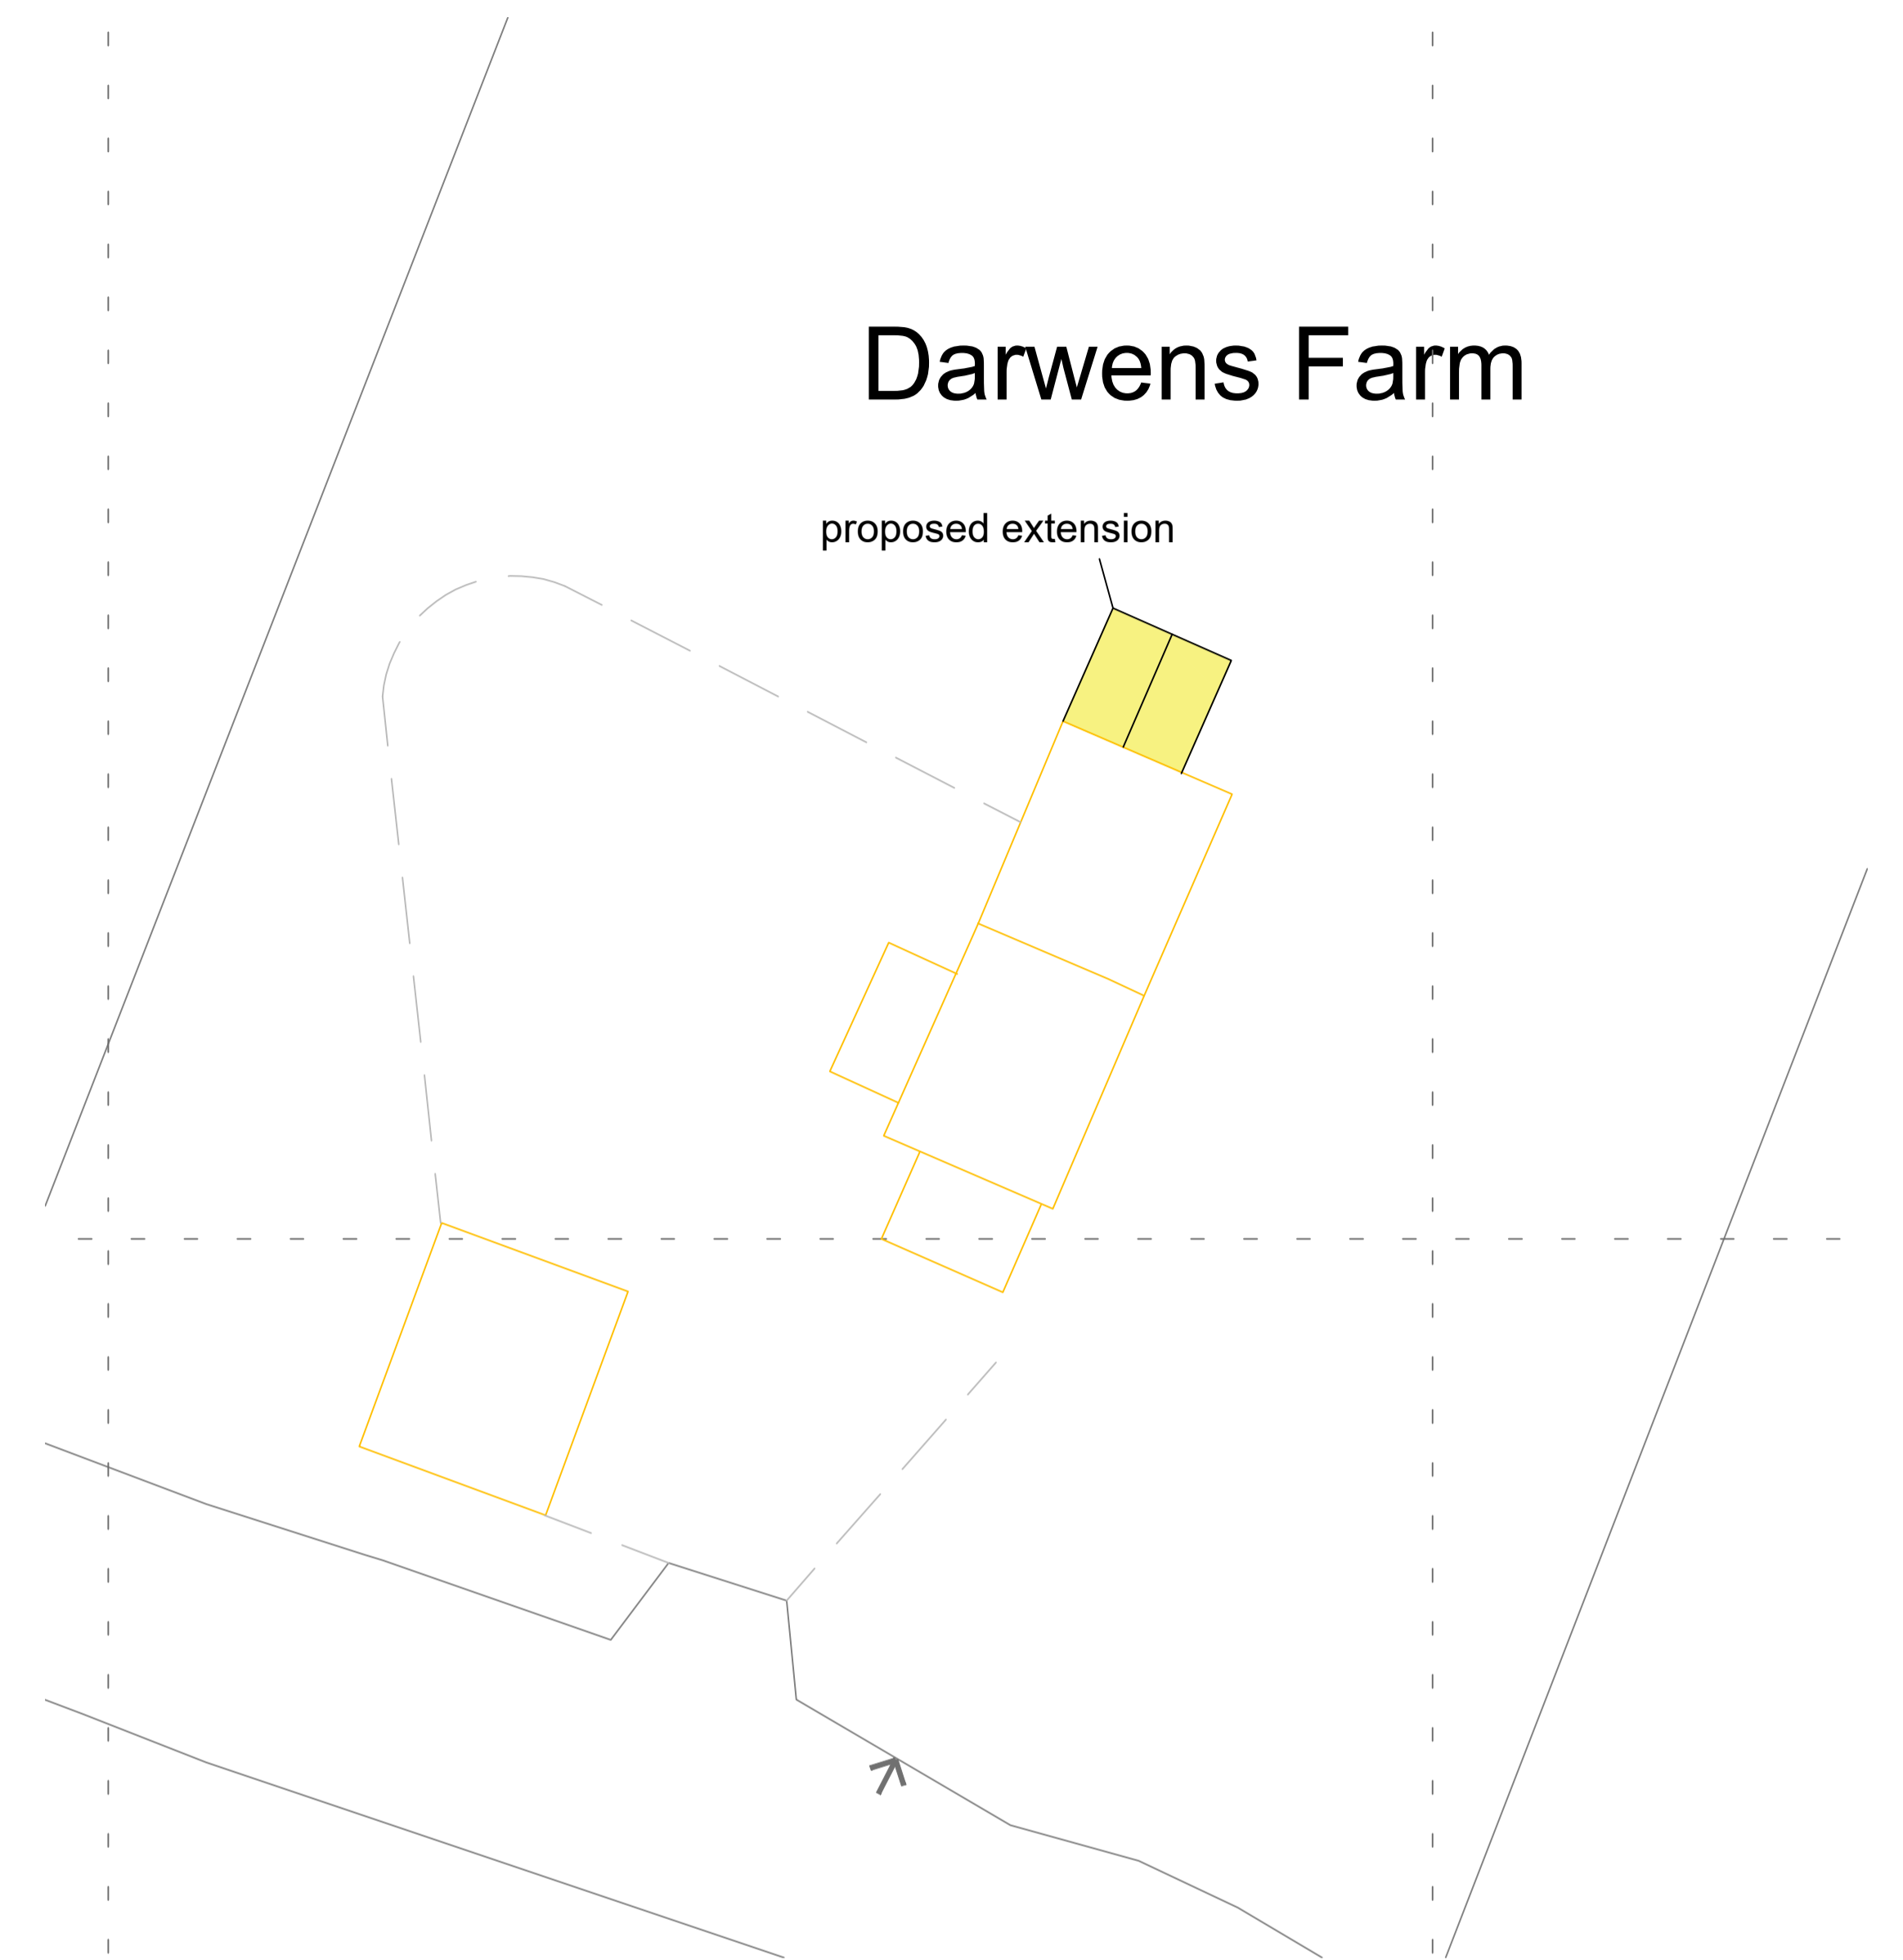

**LOCATION PLAN 1:1250**

© Crown copyright 2021 Ordnance Survey 100053143

**SITE PLAN 1:500** ( site area approx. 0.47ha )

**Darwens Farm  
Chaigley  
BB7 3LT**