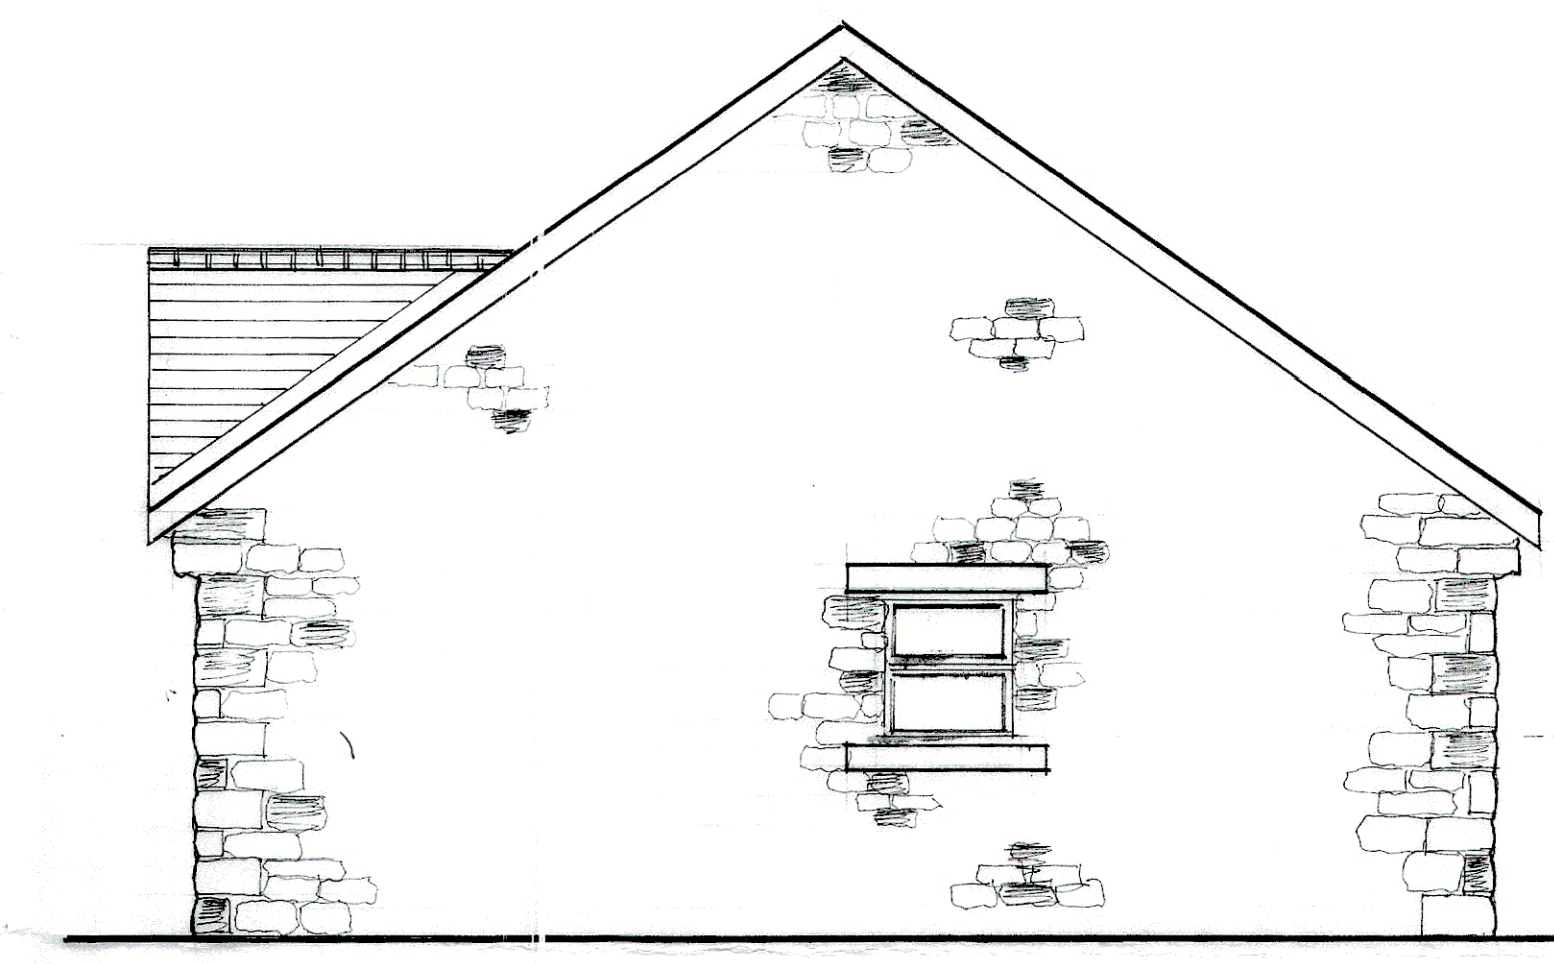

Plan

North West

South East

21/0905

North East

South West

SJ Biatecki Limited Building Surveyors
Drawing no 7009
Scale 1:50
Proposed Detached Dwelling With Holiday Let At 1 Skirden Lodge Tossido