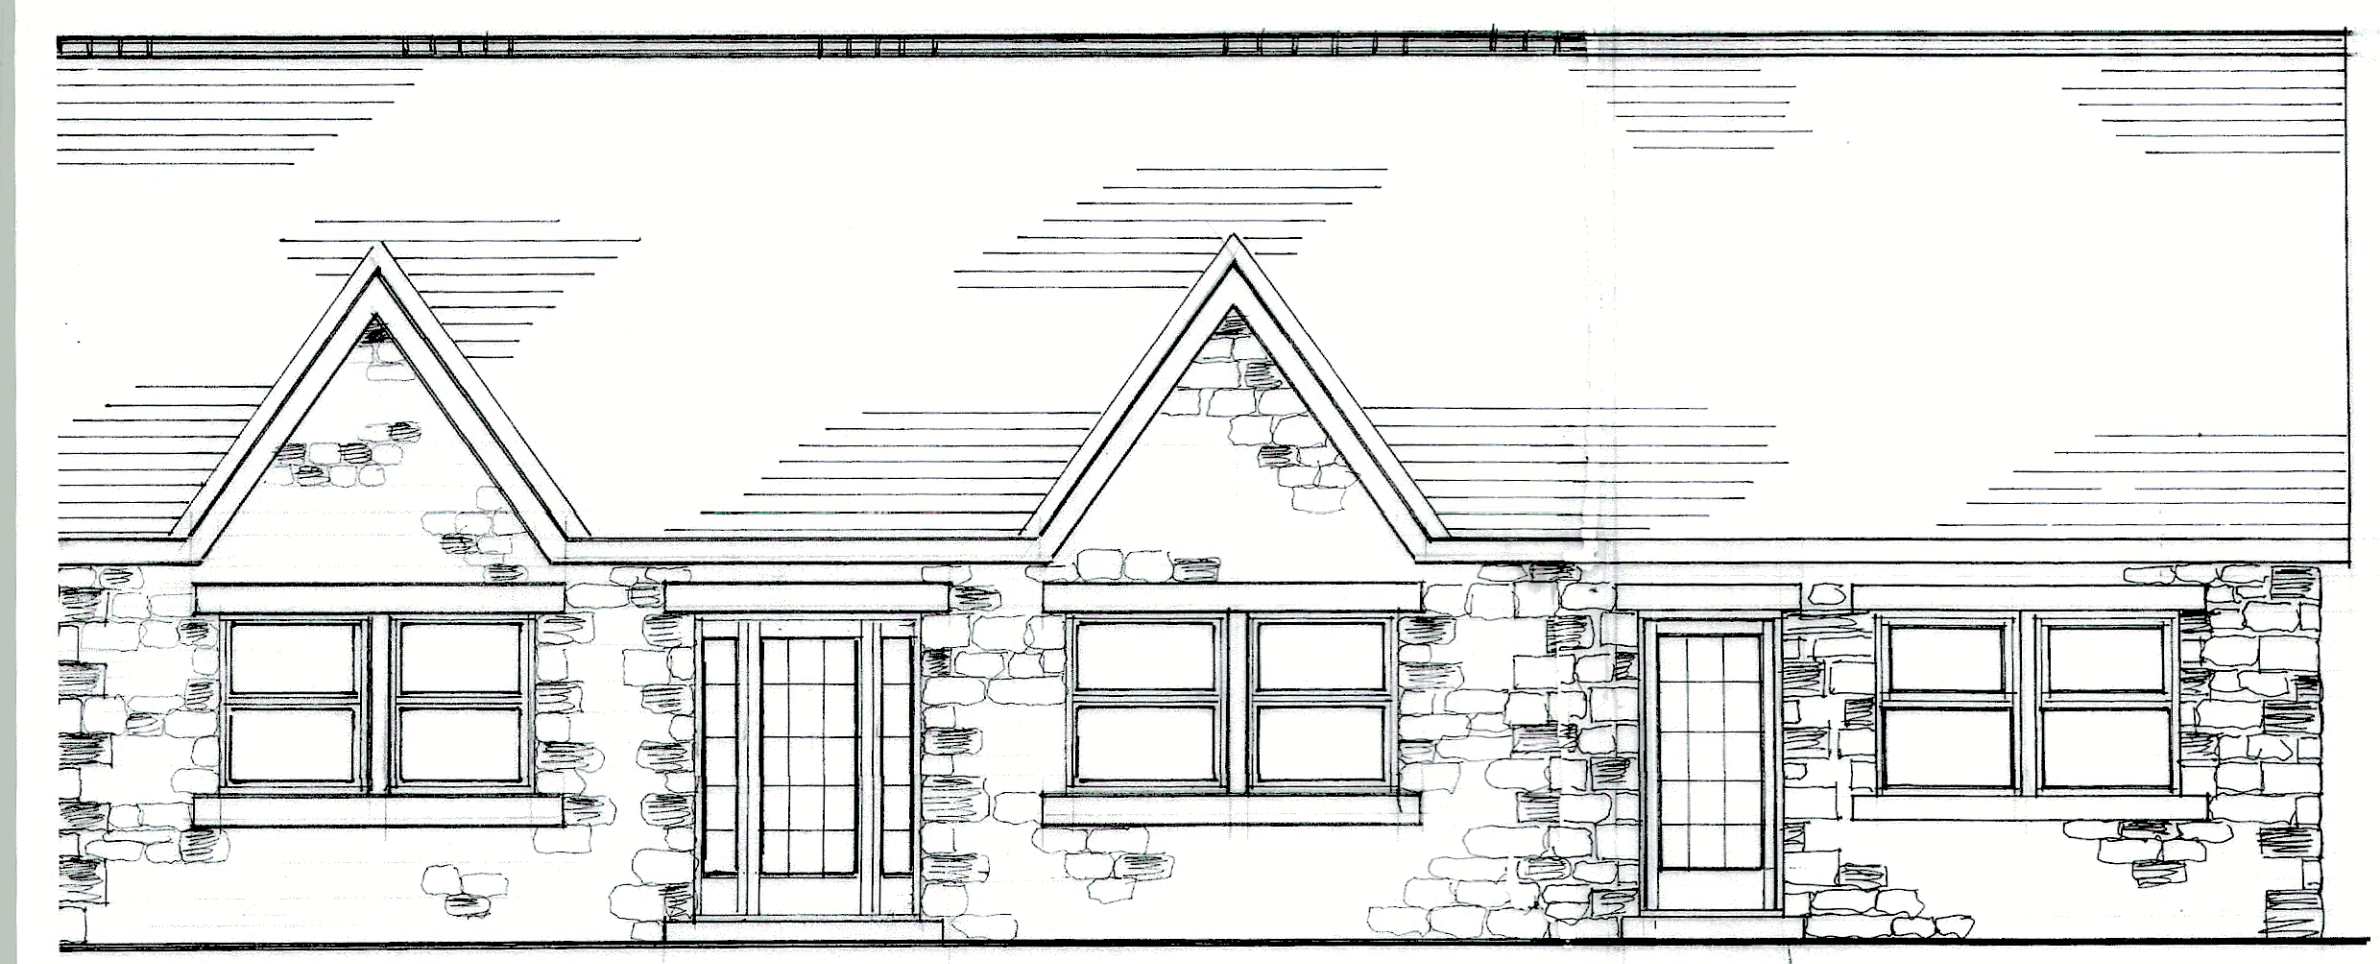

Plan

North West

South East

21/0905

North East

South West

SJ Biatecki Limited Building Surveyors
Drawing no 7009
Scale 1:50
Proposed Detached Dwelling With Holiday Let At 1 Skirden Lodge Tossido