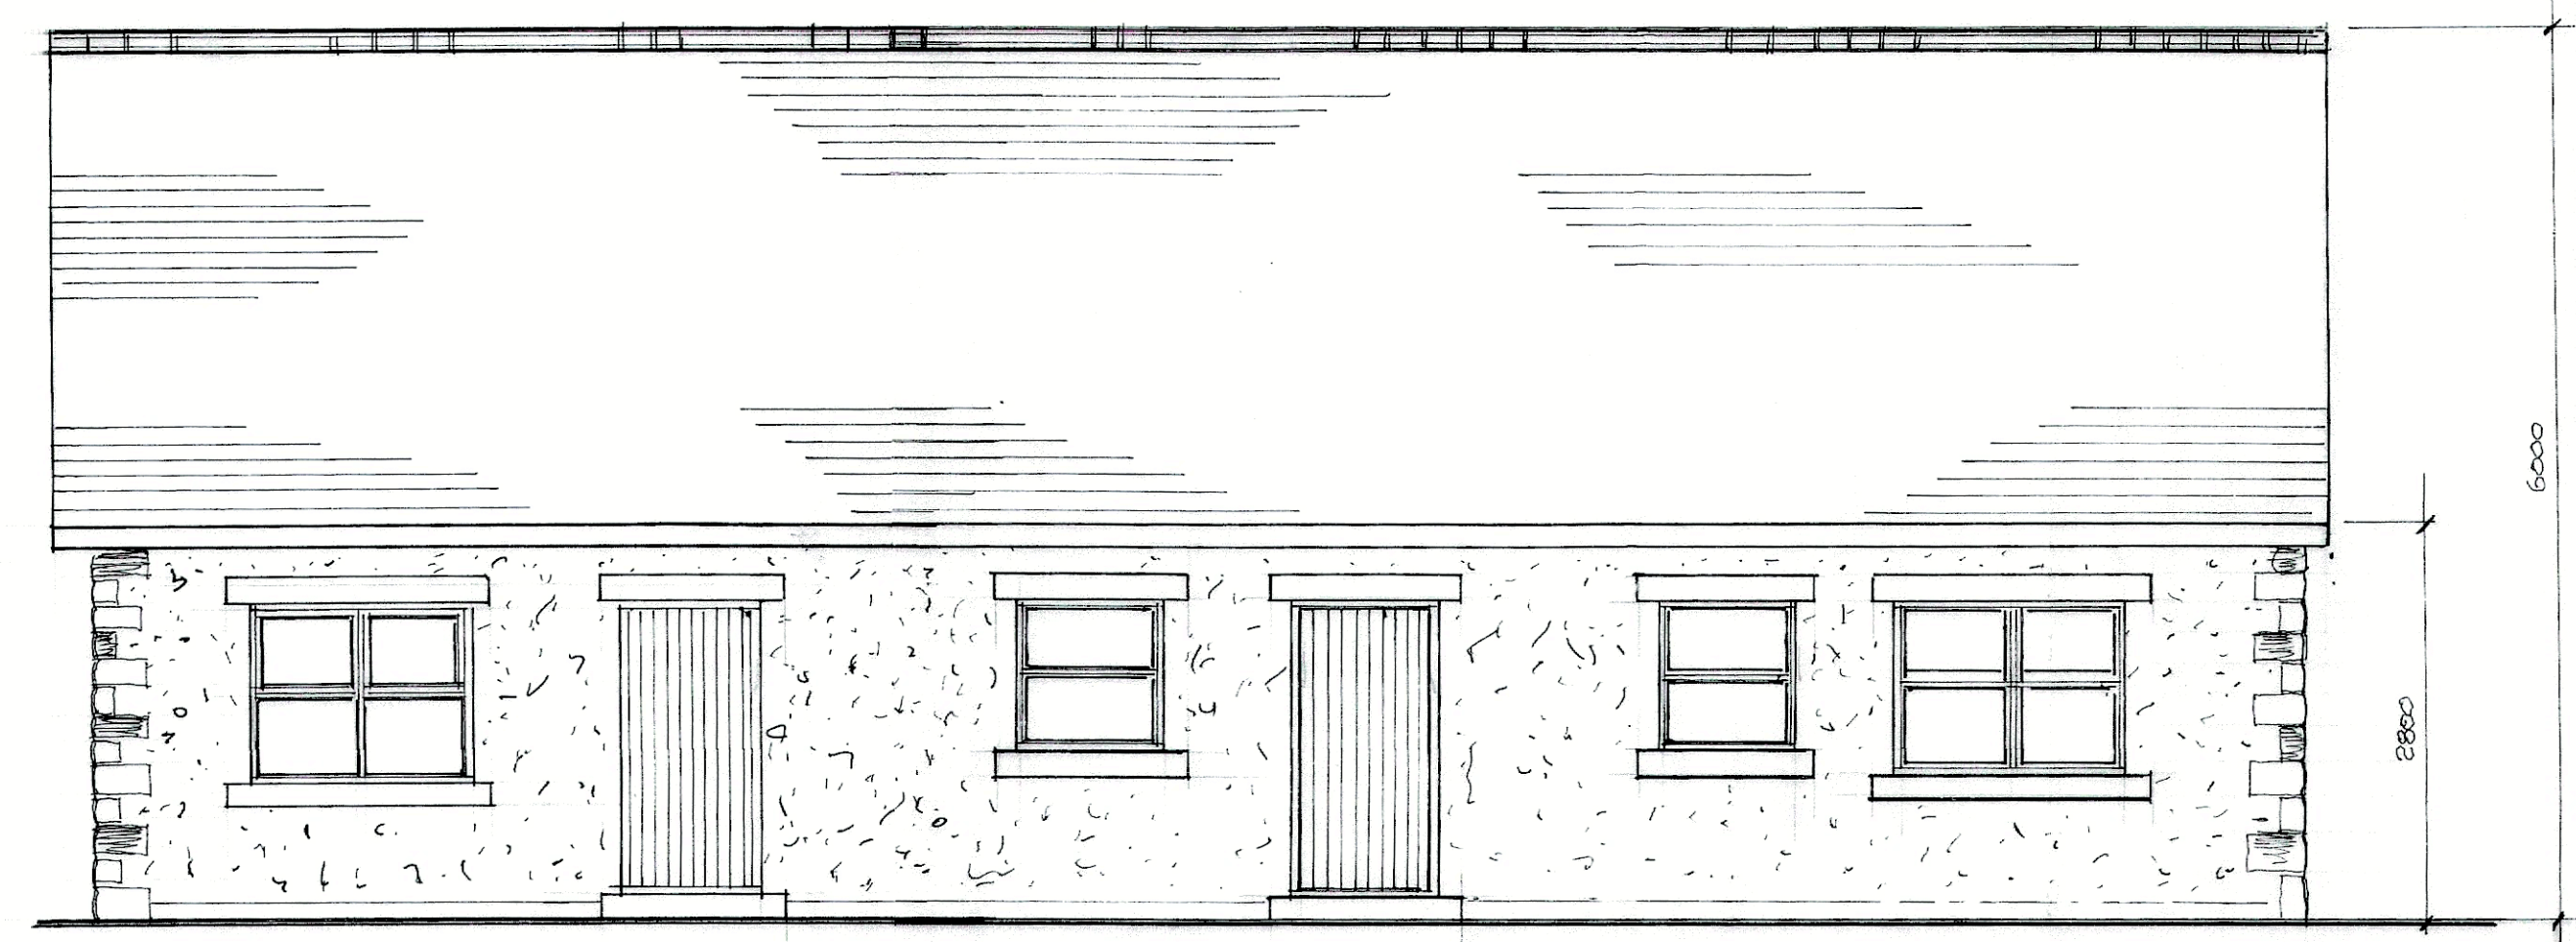

Plan

North West

South East

21/0905

North East

South West

SJ Biatecki Limited Building Surveyors
Drawing no 7009
Scale 1:50
Proposed Detached Dwelling With Holiday Let At 1 Skirden Lodge Tossido