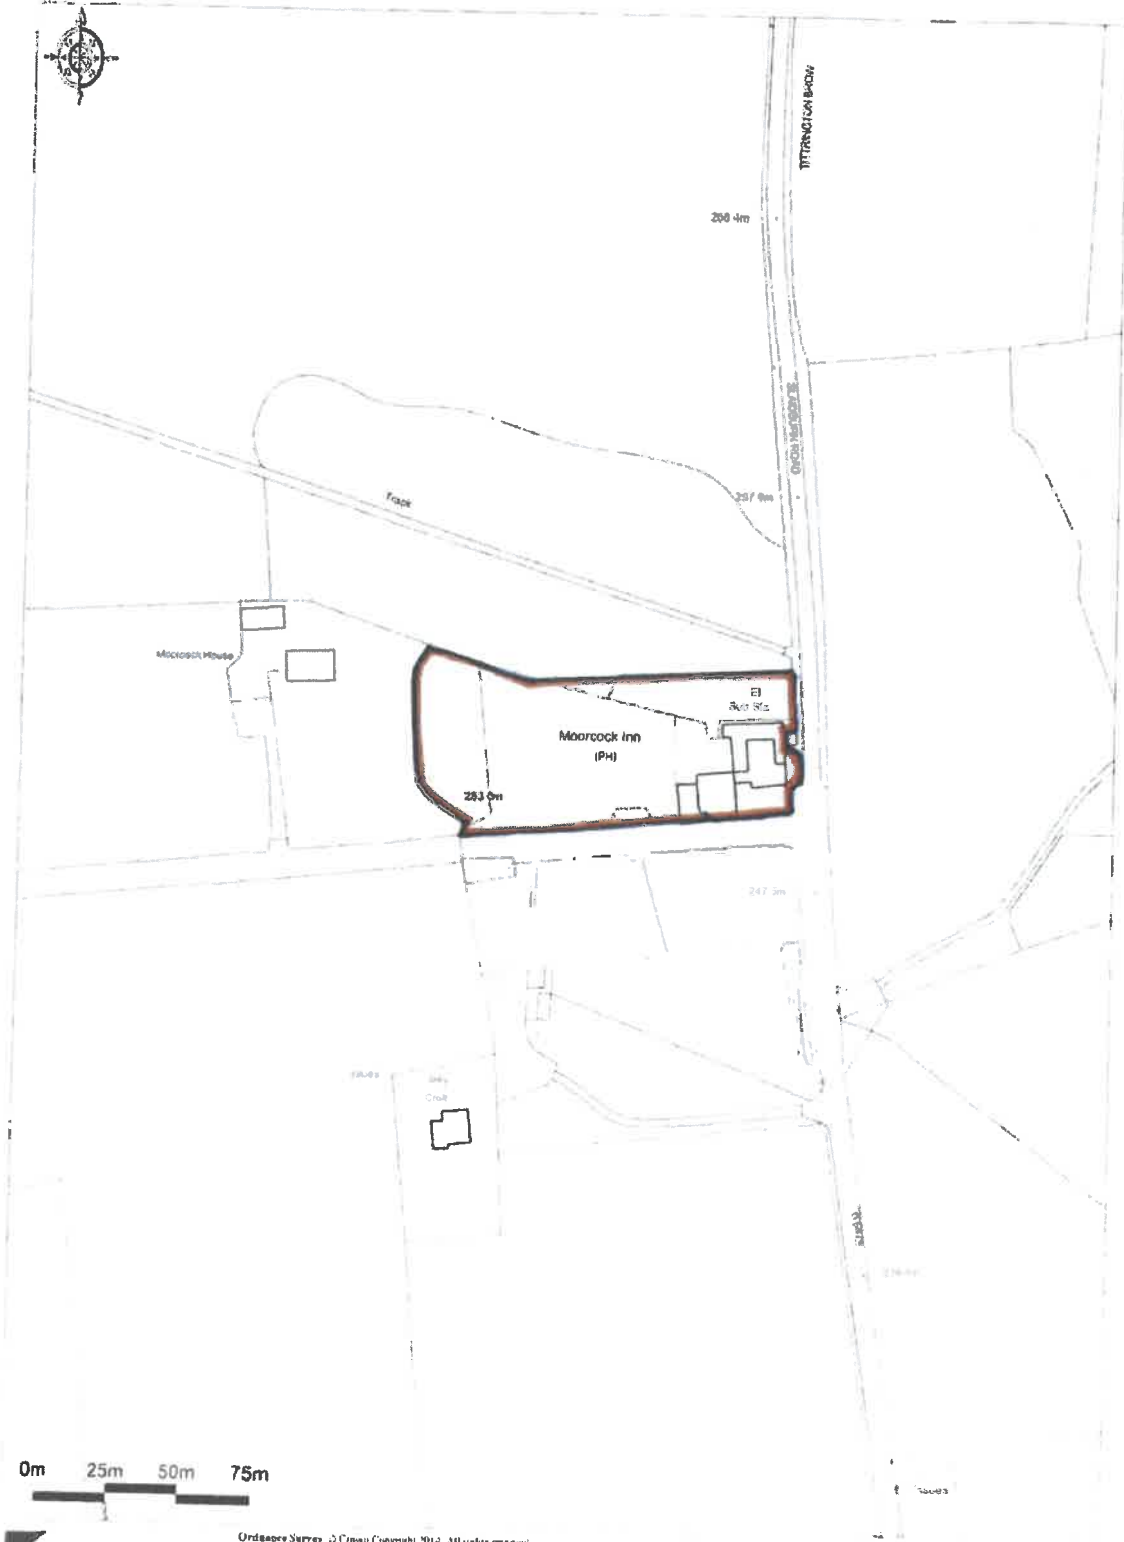

NORTH

Ordnance Survey © Crown Copyright 2014. All rights reserved.
 Licence number 100017412. Plotter Scale - 1:2500

SITE LOCATION PLAN
 JOB REF: SS13