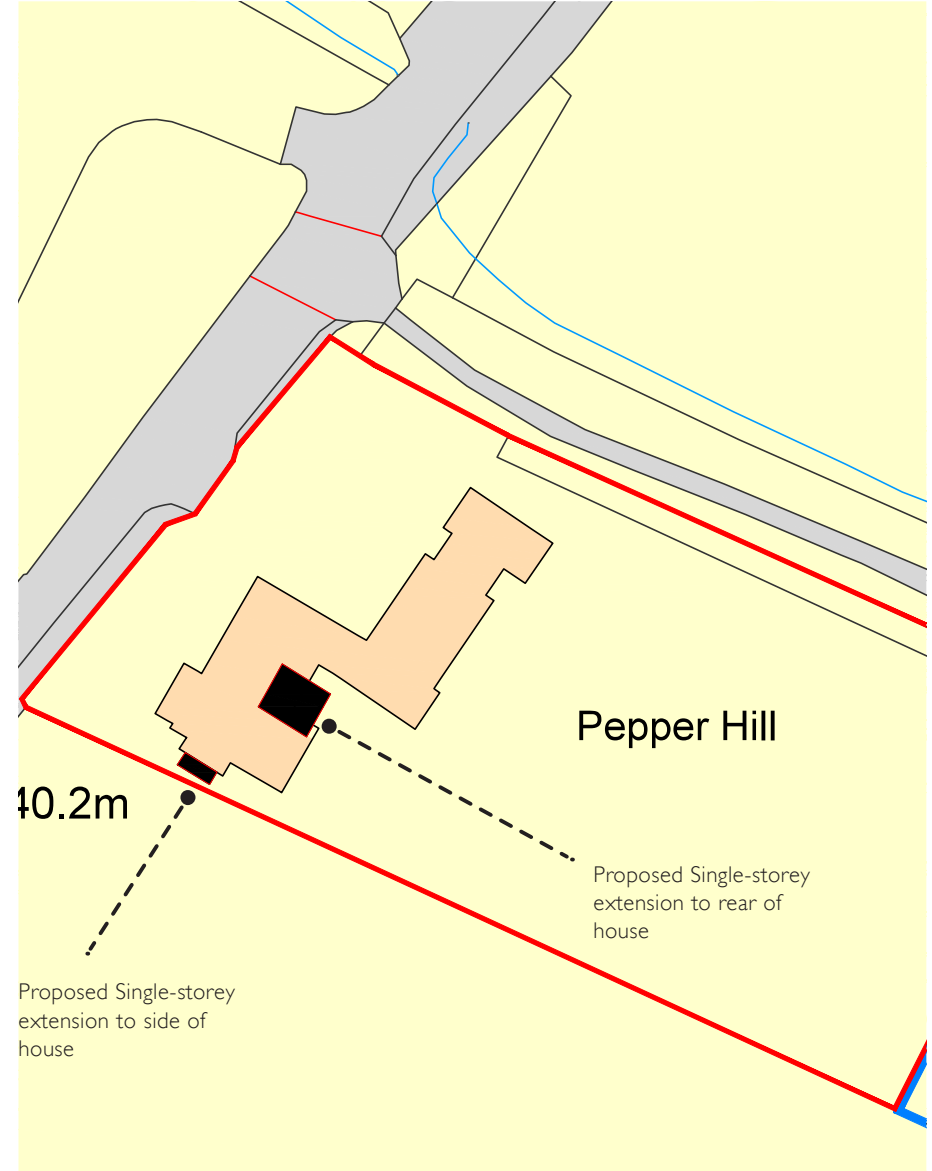

DRAWING PACKAGE

PEPPER HILL, WISWELL

AUGUST 2021

PREPARED BY
RURAL SOLUTIONS LTD

SITE LOCATION PLAN Ito1250

SITE BLOCK PLAN Ito500