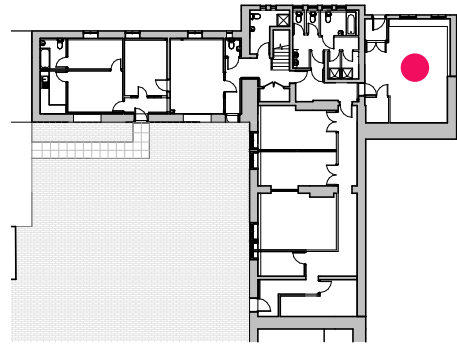

Shireburn Health Centre Photographic survey

Appendix to Heritage Statement | August 2021

North Elevation

South Elevation

West Elevation

Lobby and 3P Office

1P Treatment

WCs

Corridors

Day room

2 Bed ward (1)

2 Bed ward (2)

2 Bed ward (3)

Ward & GP Room

Levittbernstein.co.uk

London