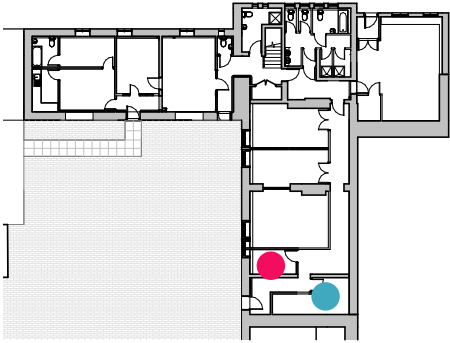

Shireburn Health Centre Photographic survey

Appendix to Heritage Statement | August 2021

North Elevation

South Elevation

West Elevation

Lobby and 3P Office

1P Treatment

WCs

Corridors

Day room

2 Bed ward (1)

2 Bed ward (2)

2 Bed ward (3)

Ward & GP Room

Levittbernstein.co.uk

London