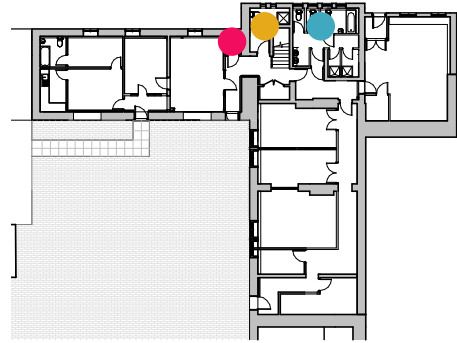

Shireburn Health Centre Photographic survey

Appendix to Heritage Statement | August 2021

North Elevation

South Elevation

West Elevation

Lobby and 3P Office

1P Treatment

WCs

Corridors

Day room

2 Bed ward (1)

2 Bed ward (2)

2 Bed ward (3)

Ward & GP Room

Levittbernstein.co.uk

London