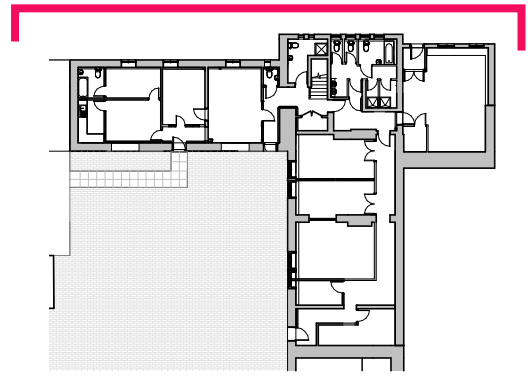

An aerial photograph of a residential area with several houses and a dense forest in the background. The houses have various roof styles, including gables and chimneys. The forest is a dark, dense line of trees in the upper half of the image.

Shireburn Health Centre Photographic survey

Appendix to Heritage Statement | August 2021

North Elevation

South Elevation

West Elevation

Lobby and 3P Office

1P Treatment

WCs

Corridors

Day room

2 Bed ward (1)

2 Bed ward (2)

2 Bed ward (3)

Ward & GP Room

Levittbernstein.co.uk

London