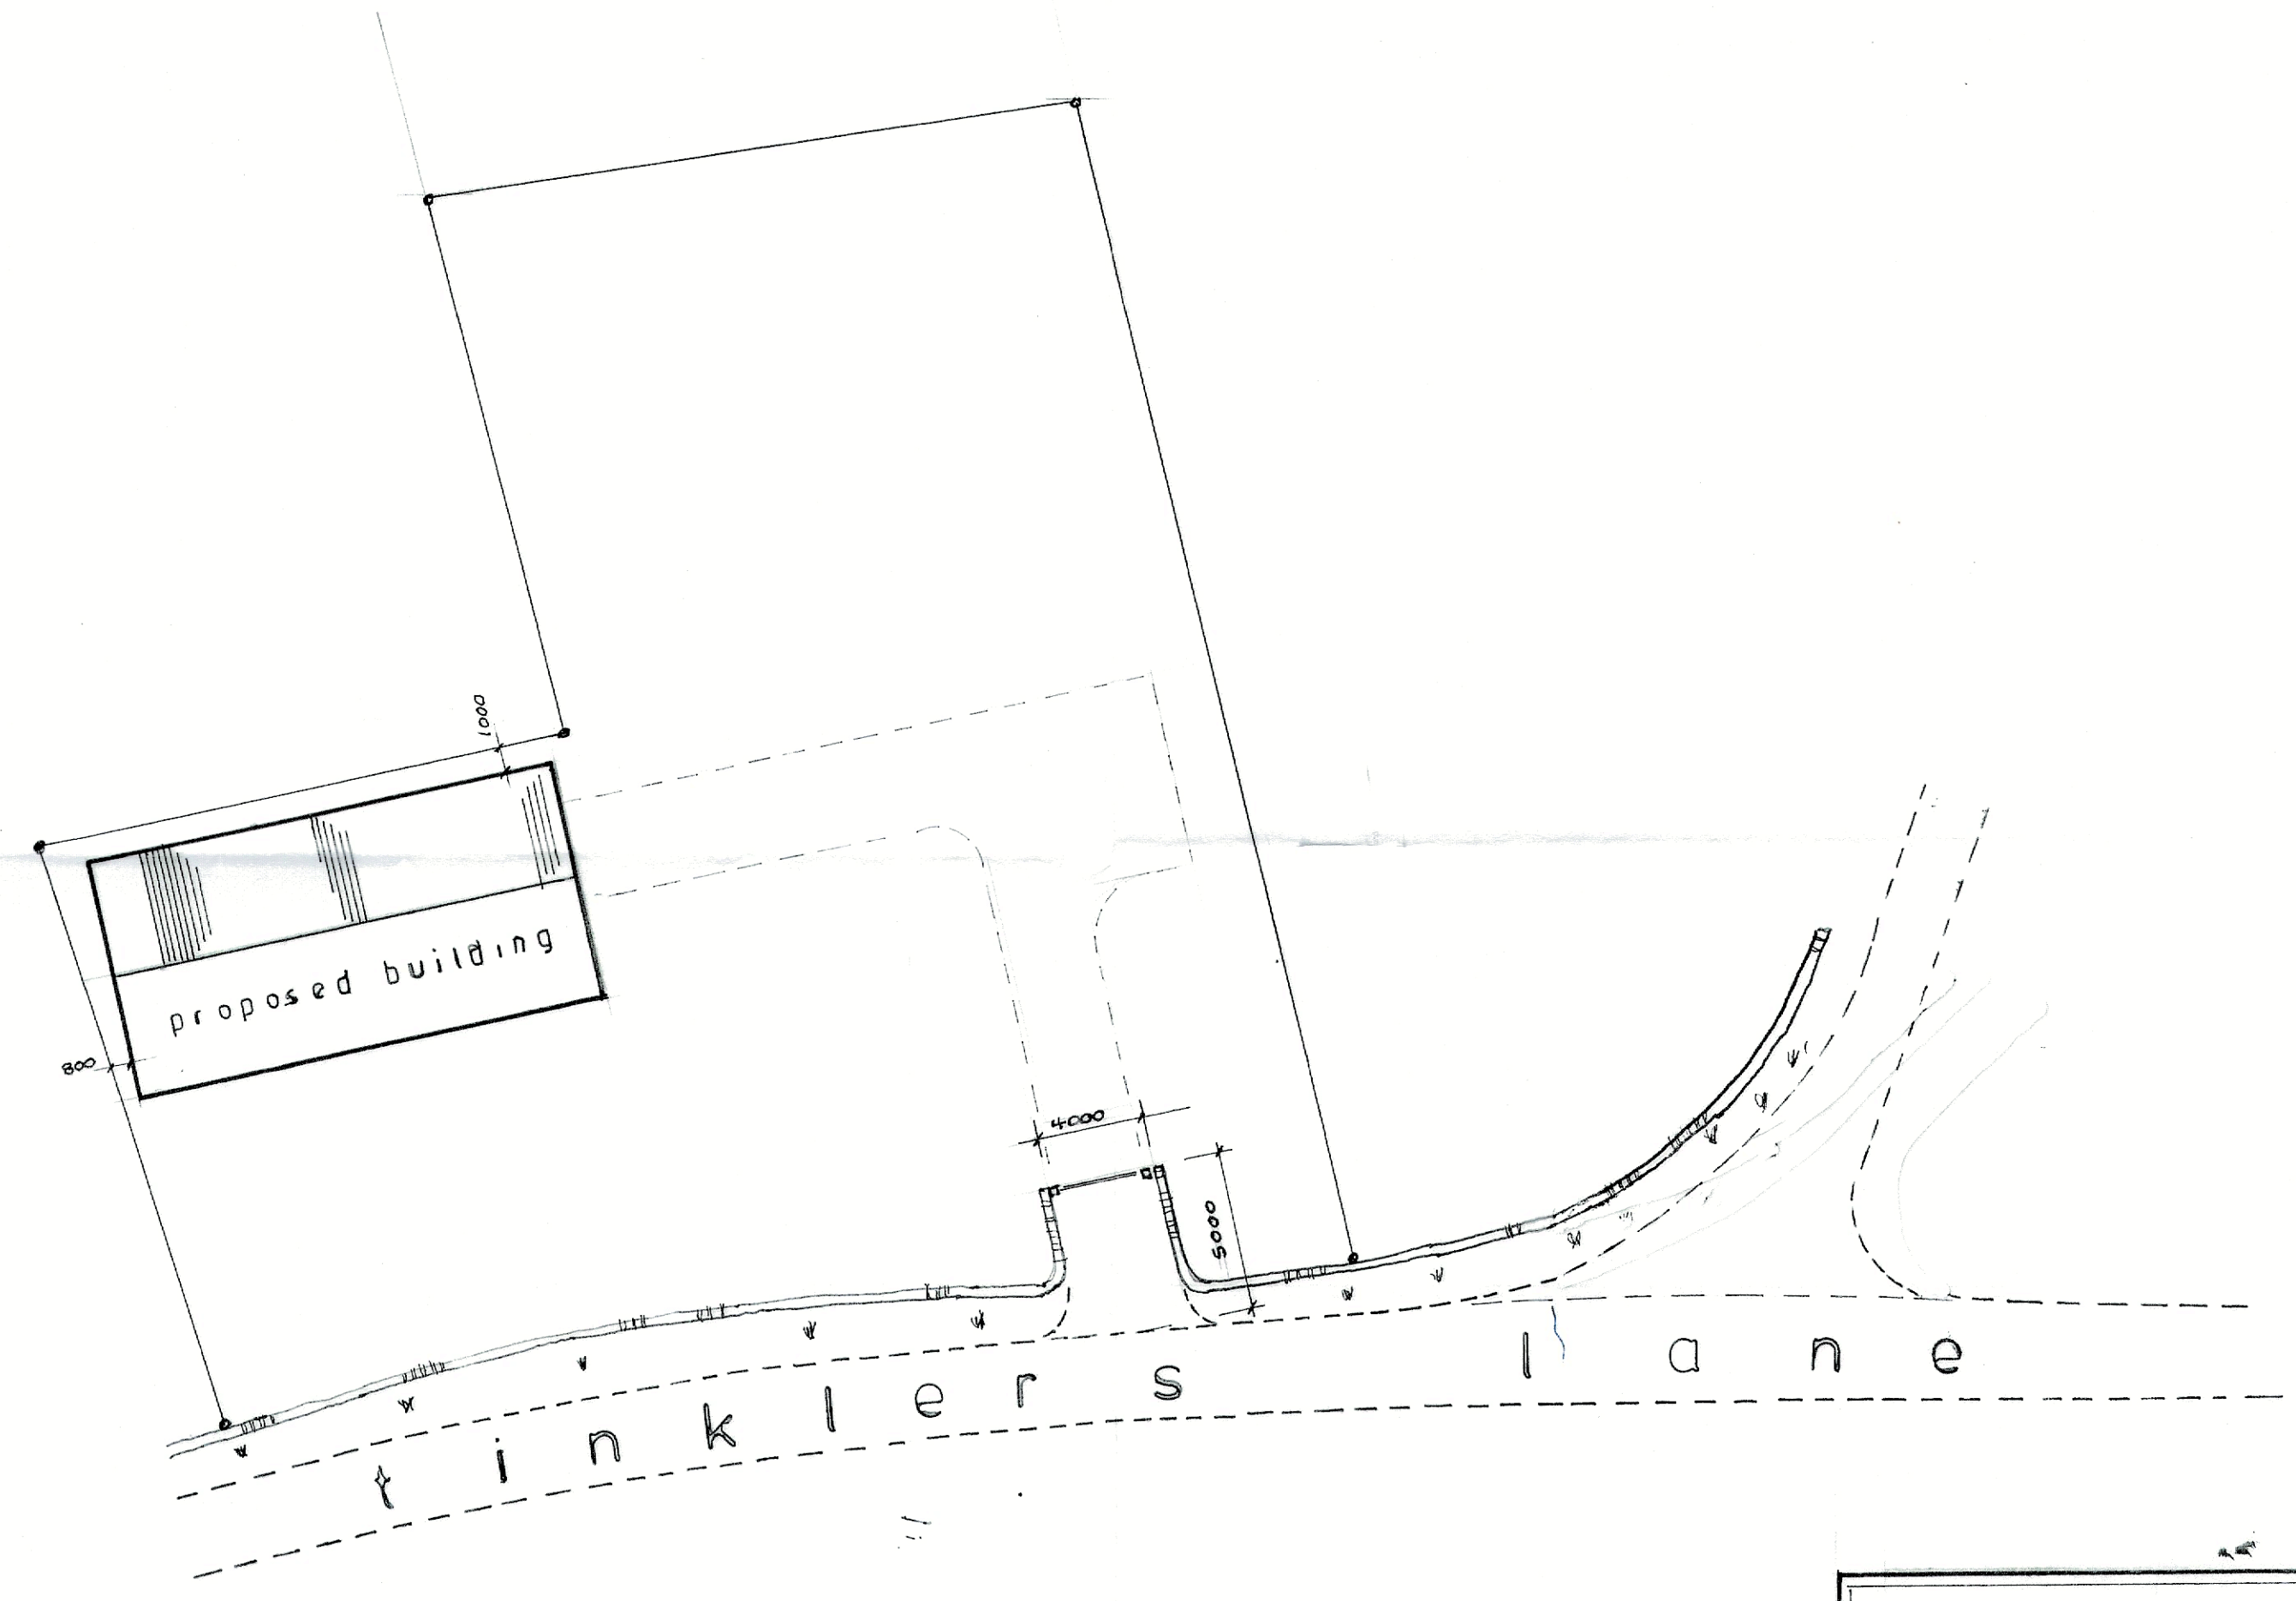

existing site plan

proposed site plan

S.J. Bialecki Building Surveyors
Drawing no 5004
Scale 1:200
Proposed Agricultural Building On Land At Lower Edge Farm Tinklers Lane Staidburn