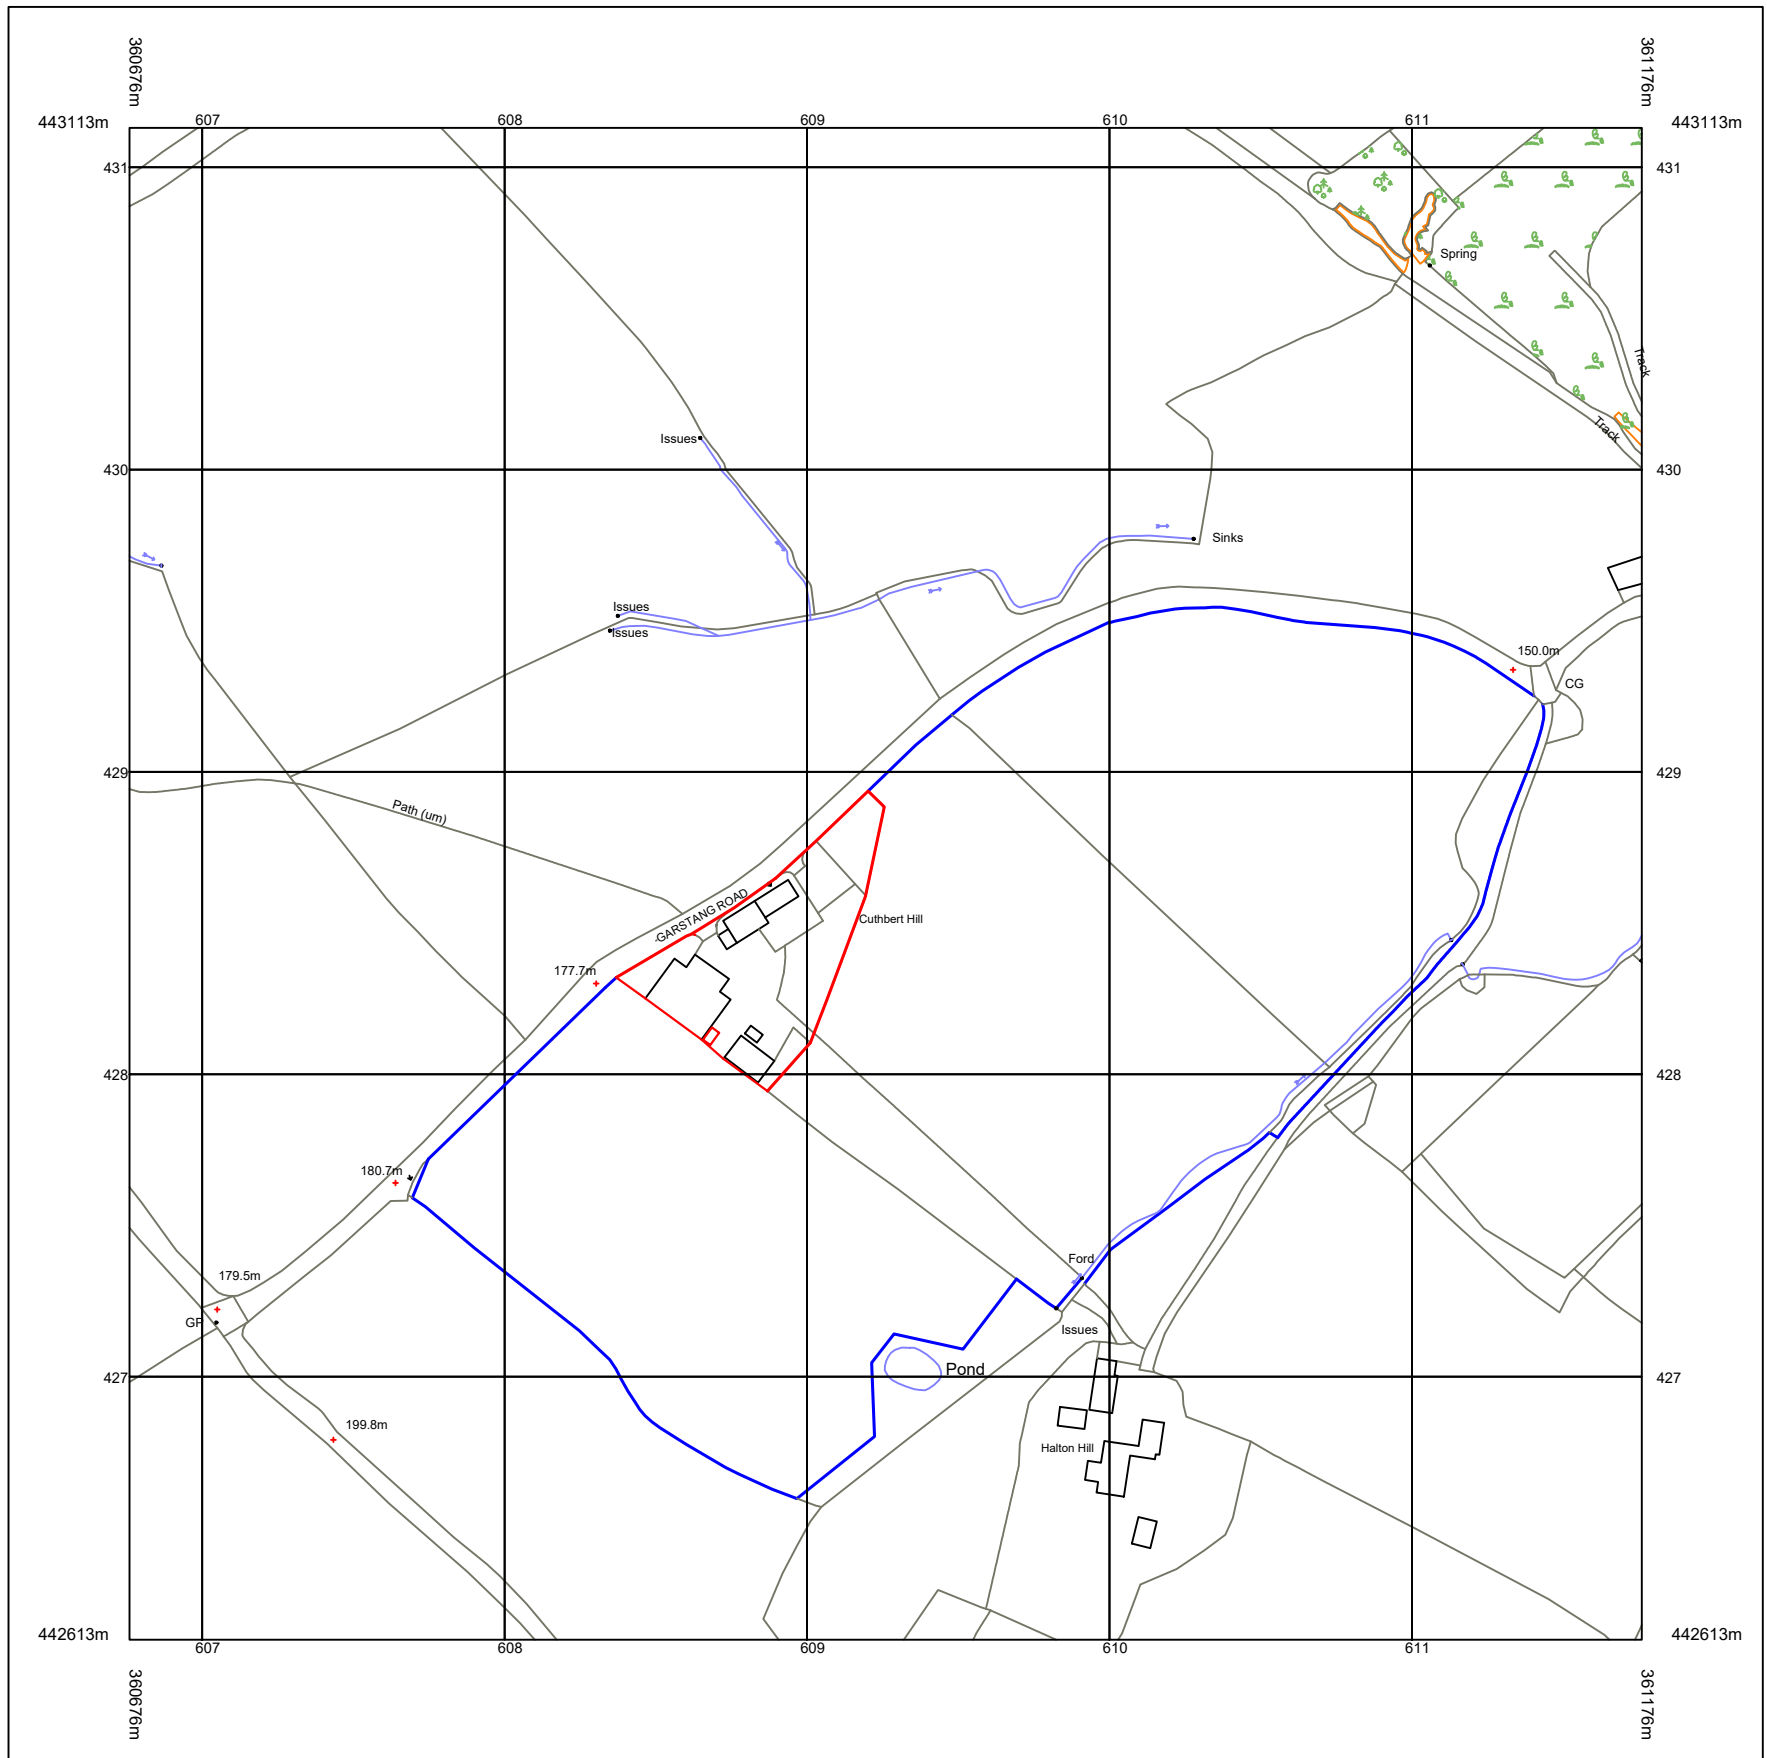

Stanfords VectorMap

● Crown copyright and database rights 2021 OS 100035409
 Reproduction in whole or in part is prohibited
 without the permission of Ordnance Survey.

CLIENT: ELIZABETH HARRISON
 PROJECT: CHANGE OF USE OF
 DWELLINGHOUSE TO HOLIDAY LET
 (RETROSPECTIVE) AND SITING OF ANCILLARY
 WELFARE UNIT

LOCATION: CUTHBERT HILL FARM,
 GARSTANG ROAD, CHIPPING, PRESTON PR3
 2QJ

REV A