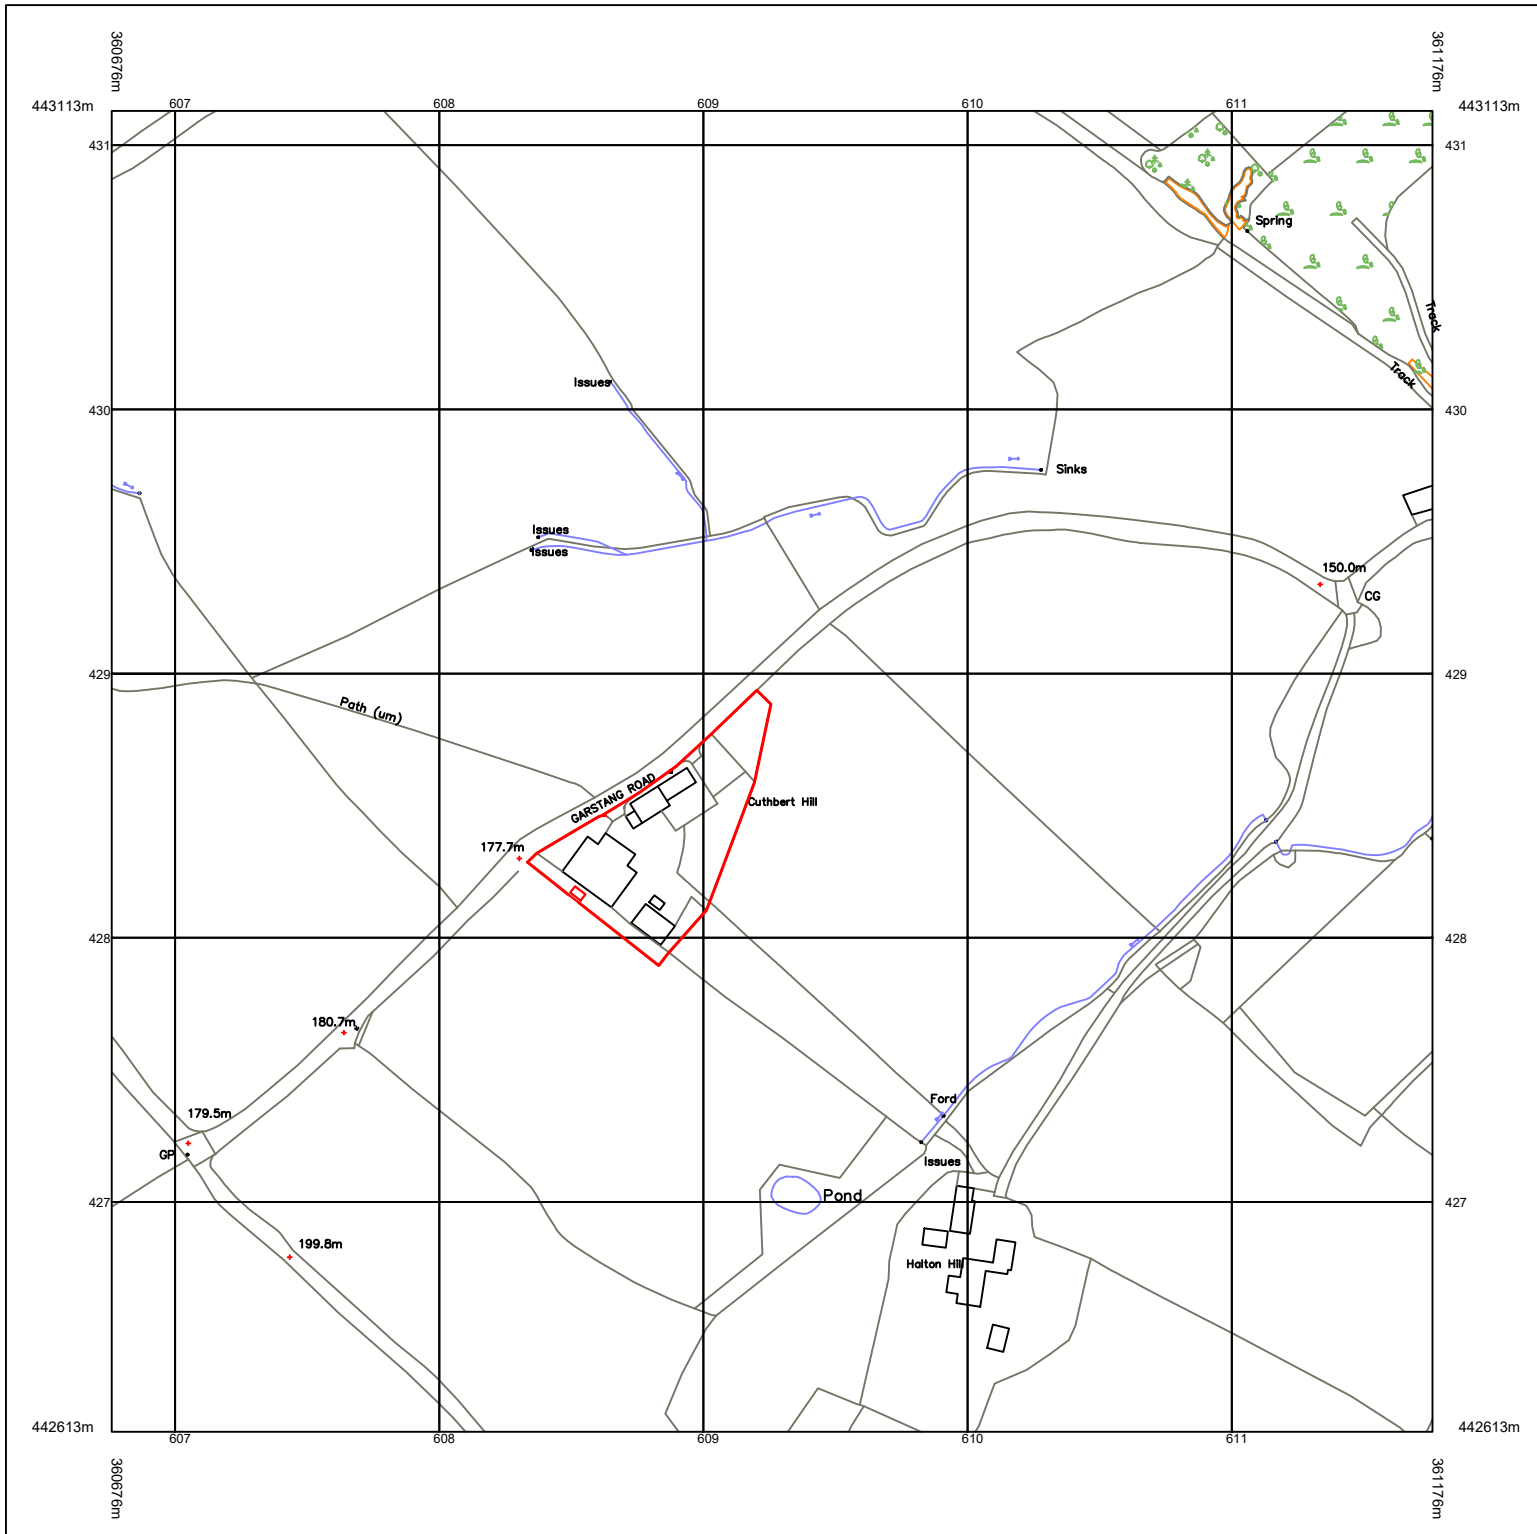

Stanfords VectorMap