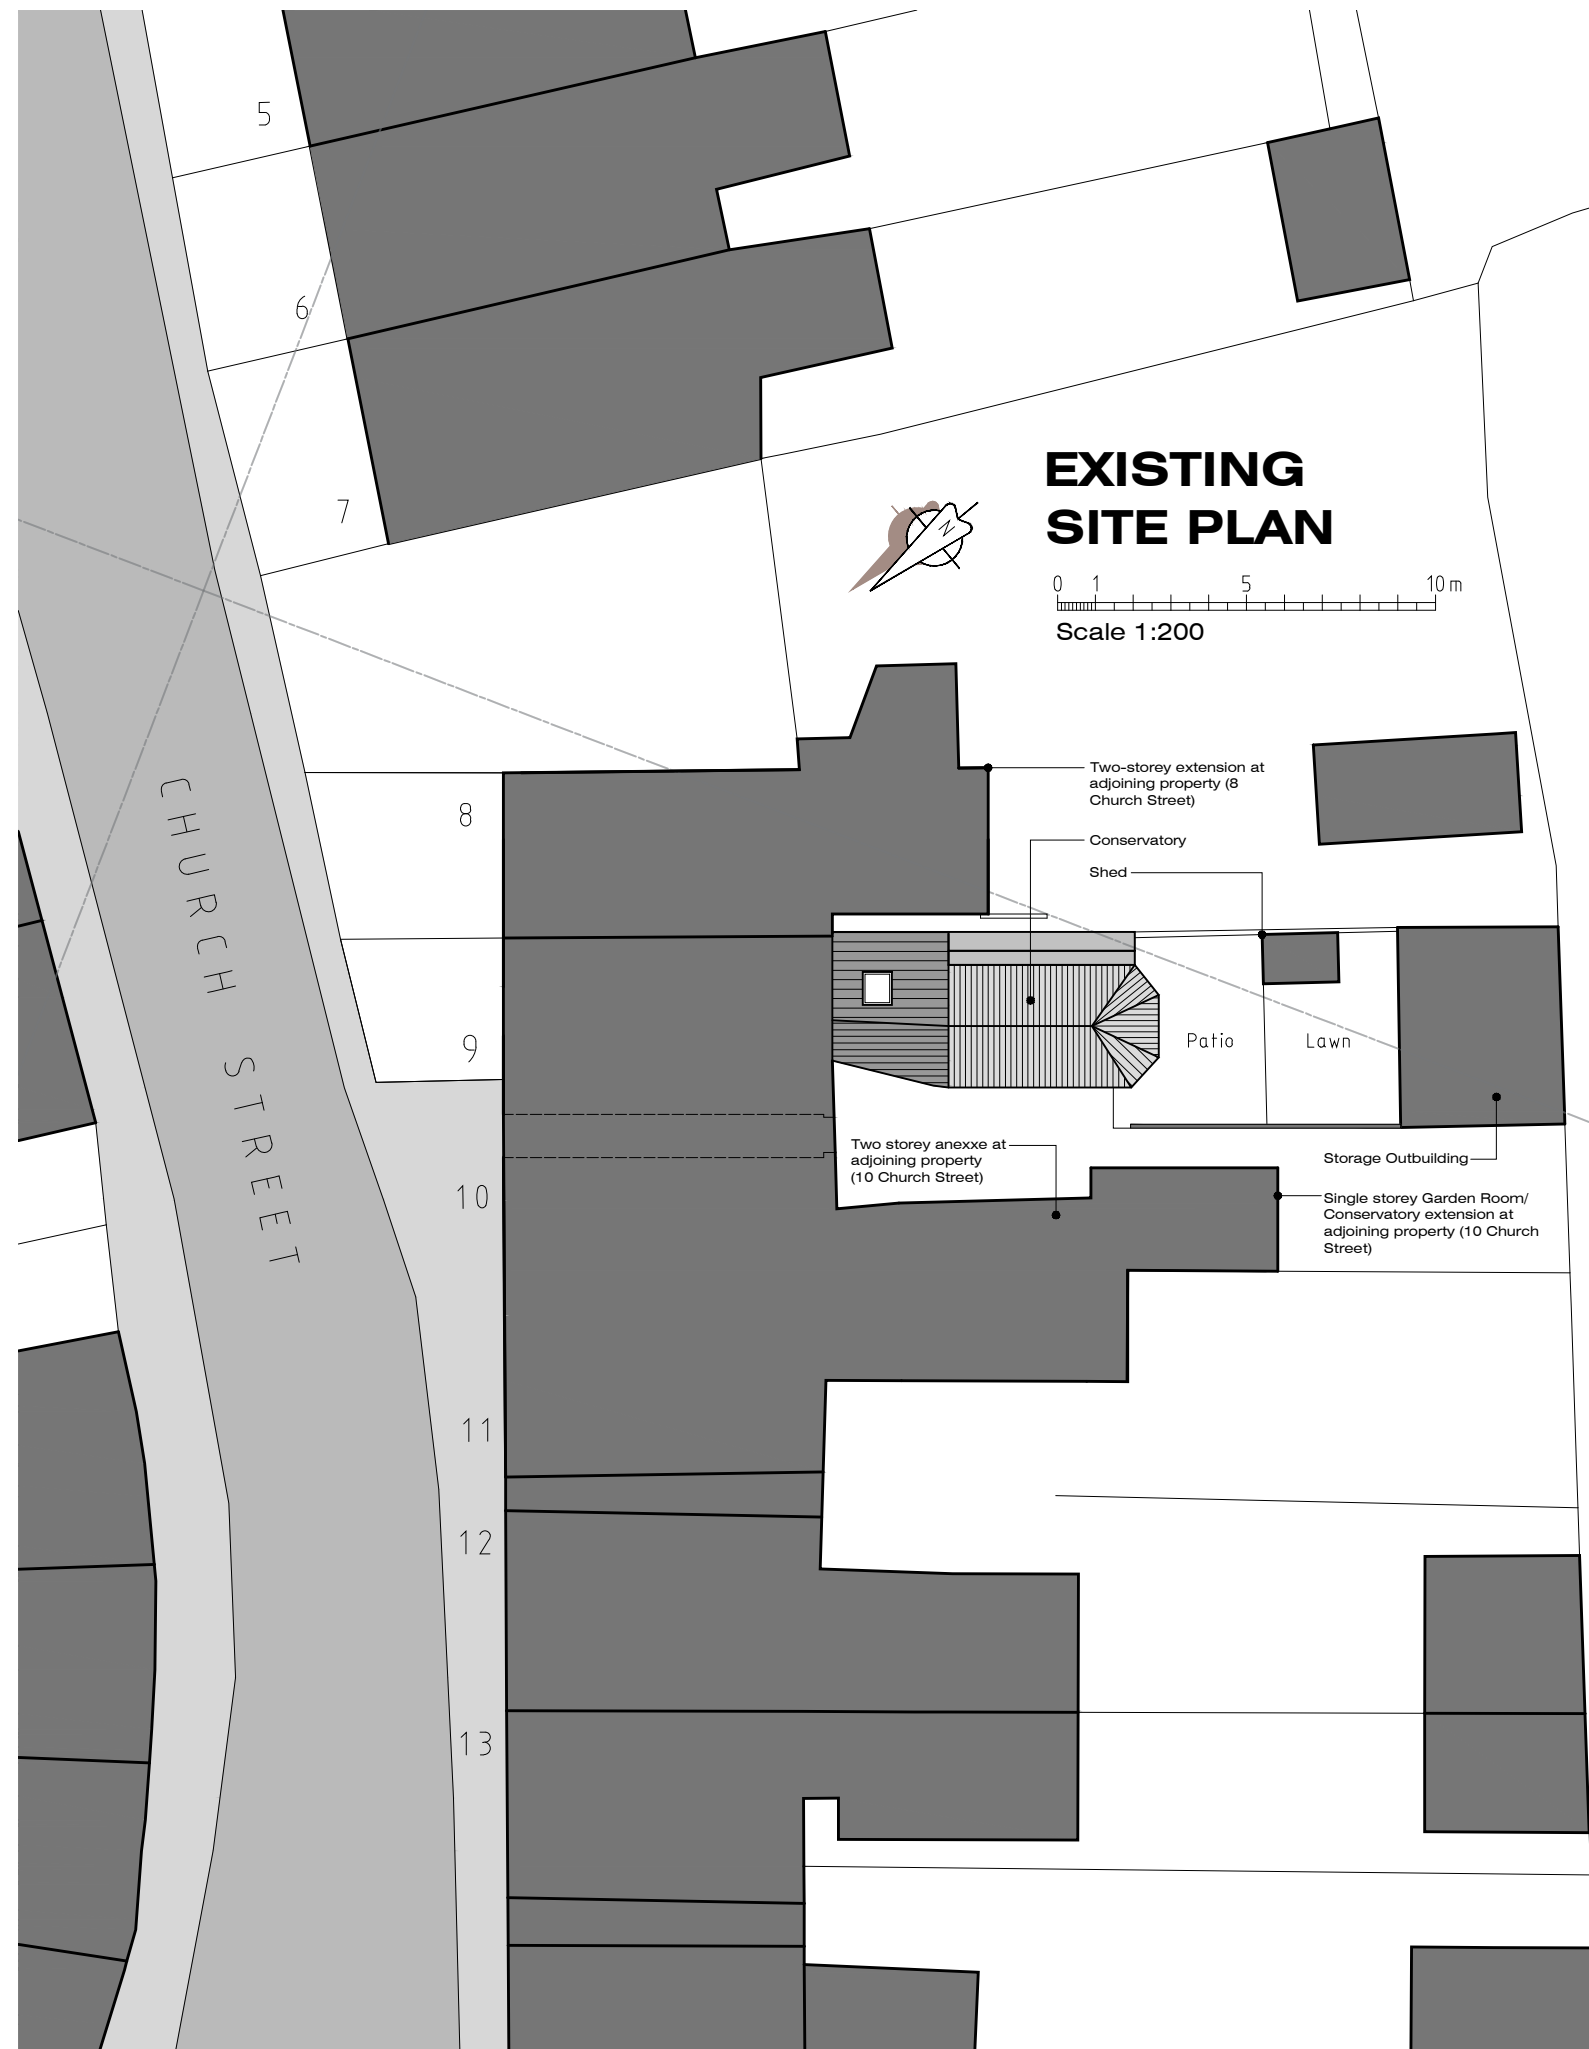

EXISTING & PROPOSED SITE PLANS

GARDEN COTTAGE - 9 CHURCH STREET - RIBCHESTER - LANCASHIRE - PR3 3XP

MR & MRS GREENHALGH
GARDEN COTTAGE
9 CHURCH STREET
RIBCHESTER
LANCASHIRE PR3 3XP

JM-0222
EXISTING & PROPOSED
SITE PLANS

002
Date: 28.10.21
Drawn: J Monks
Scale: 1: 200 (A3)

MONKS-ARCHITECTURAL-DESIGN
25 BIRCHFIELD DRIVE - LONGRIDGE- PRESTON - PR3 3HP