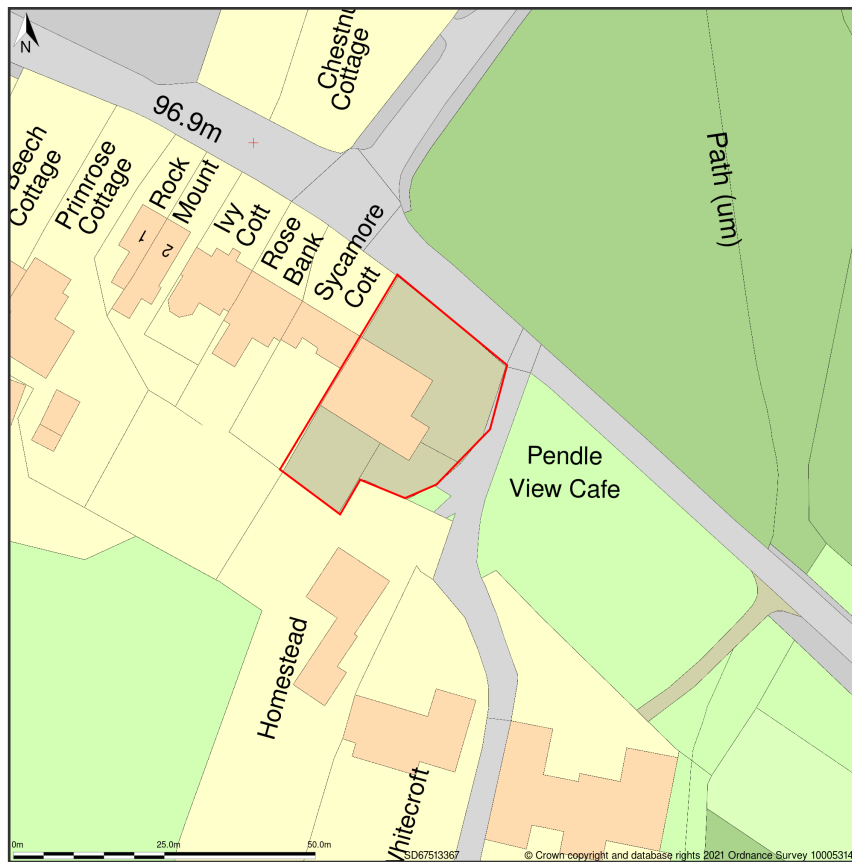

Pendle View, Lovely Hall Lane, Copster Green, Lancashire, BB1 9EQ

Site Plan shows area bounded by: 367447.78, 433608.97 367589.2, 433750.39 (at a scale of 1:1250), OSGridRef: SD67513367. The representation of a road, track or path is no evidence of a right of way. The representation of features as lines is no evidence of a property boundary.

Produced on 9th Nov 2021 from the Ordnance Survey National Geographic Database and incorporating surveyed revision available at this date. Reproduction in whole or part is prohibited without the prior permission of Ordnance Survey. © Crown copyright 2021. Supplied by www.buyaplan.co.uk a licensed Ordnance Survey partner (100053143). Unique plan reference: #00683044-C5A48C