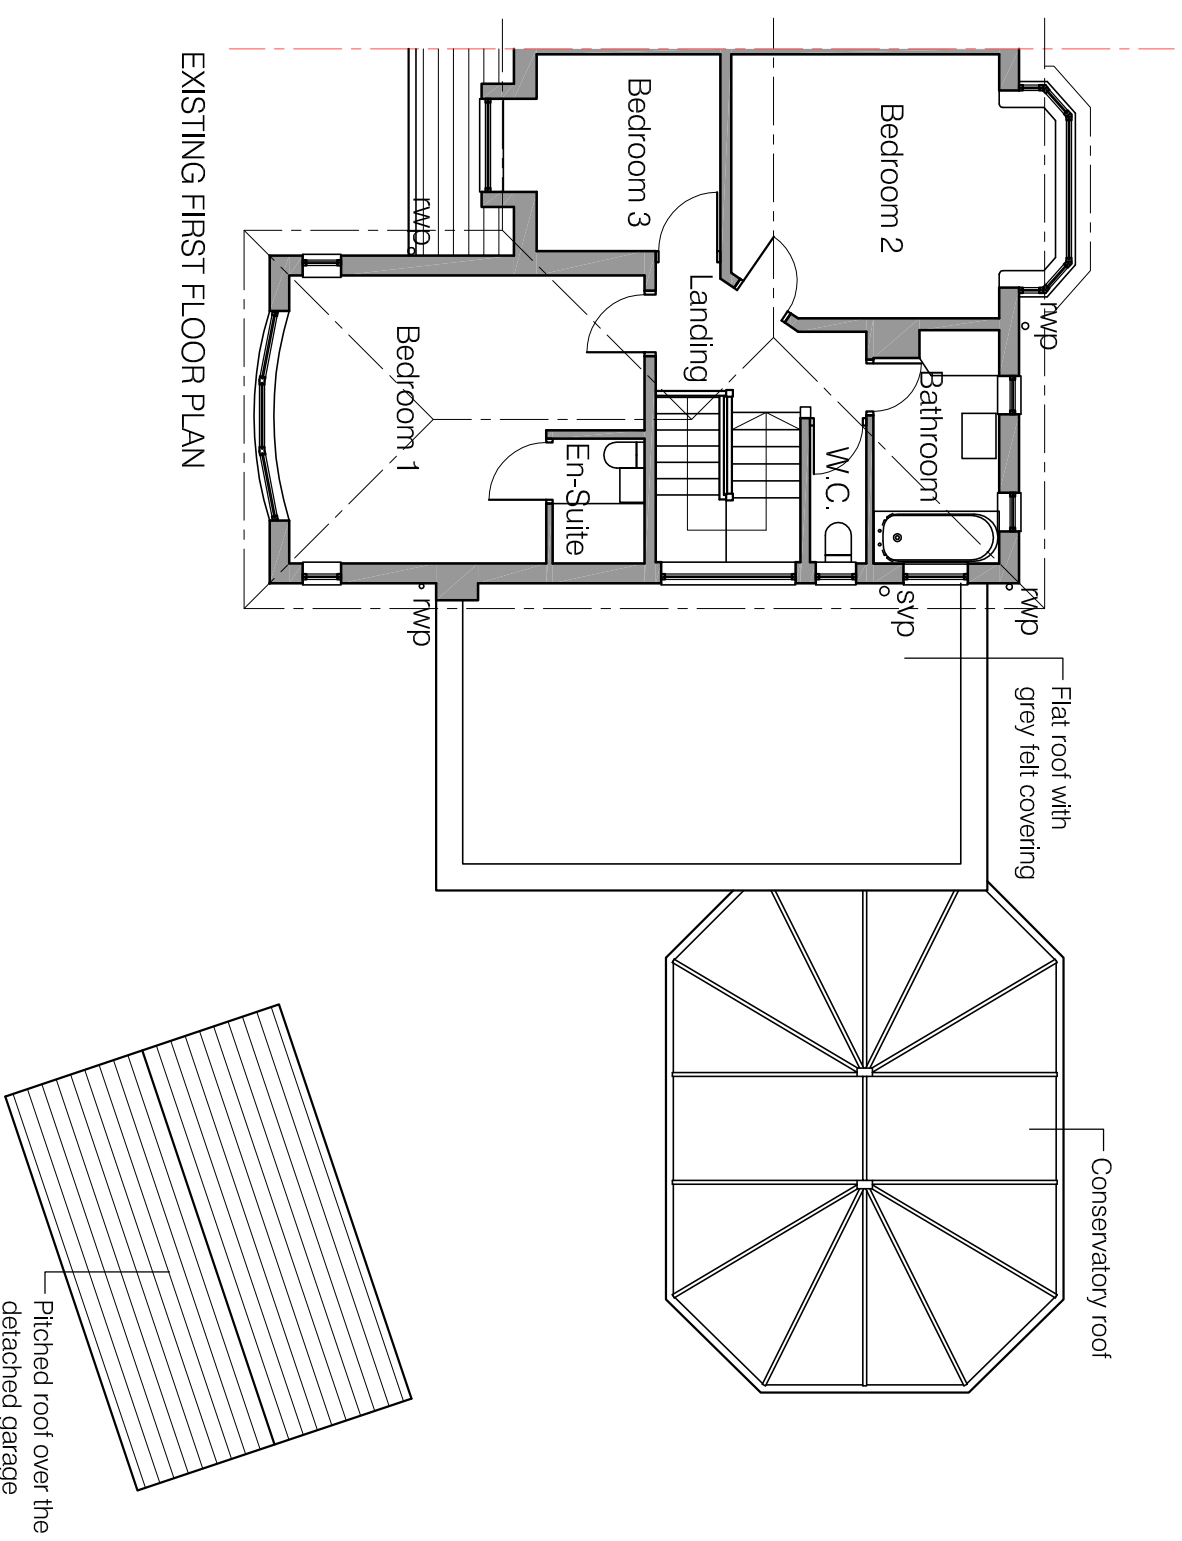

Do not scale. Contractors must check all dimensions on site before preparing production drawings or commencing any work. This drawing and its design is the copyright of LMC Architecture Limited and may not be reproduced in any form whatsoever without their prior express written consent.

Revision	Date	Revision note	Drawn by	Purpose of issue
-	18.10.21	First issue	LM	Planning

<p>Project Extension and summer house to Hawthorns, Waddington Road, Clitheroe</p>	<p>Drawing title Existing first floor plan</p>	<p>Scale 1:100 @ A3</p>	<p>LMC Architecture Limited Architectural design services</p> <p>4 Dovedale Drive, Ightenhill, Burnley, Lancashire, BB12 8XD Web : www.lmcarchitecture.co.uk</p>
<p>Client Mr and Mrs Archard</p>	<p>Drawing number 2166-PL02</p>	<p>Date 18.10.21</p>	