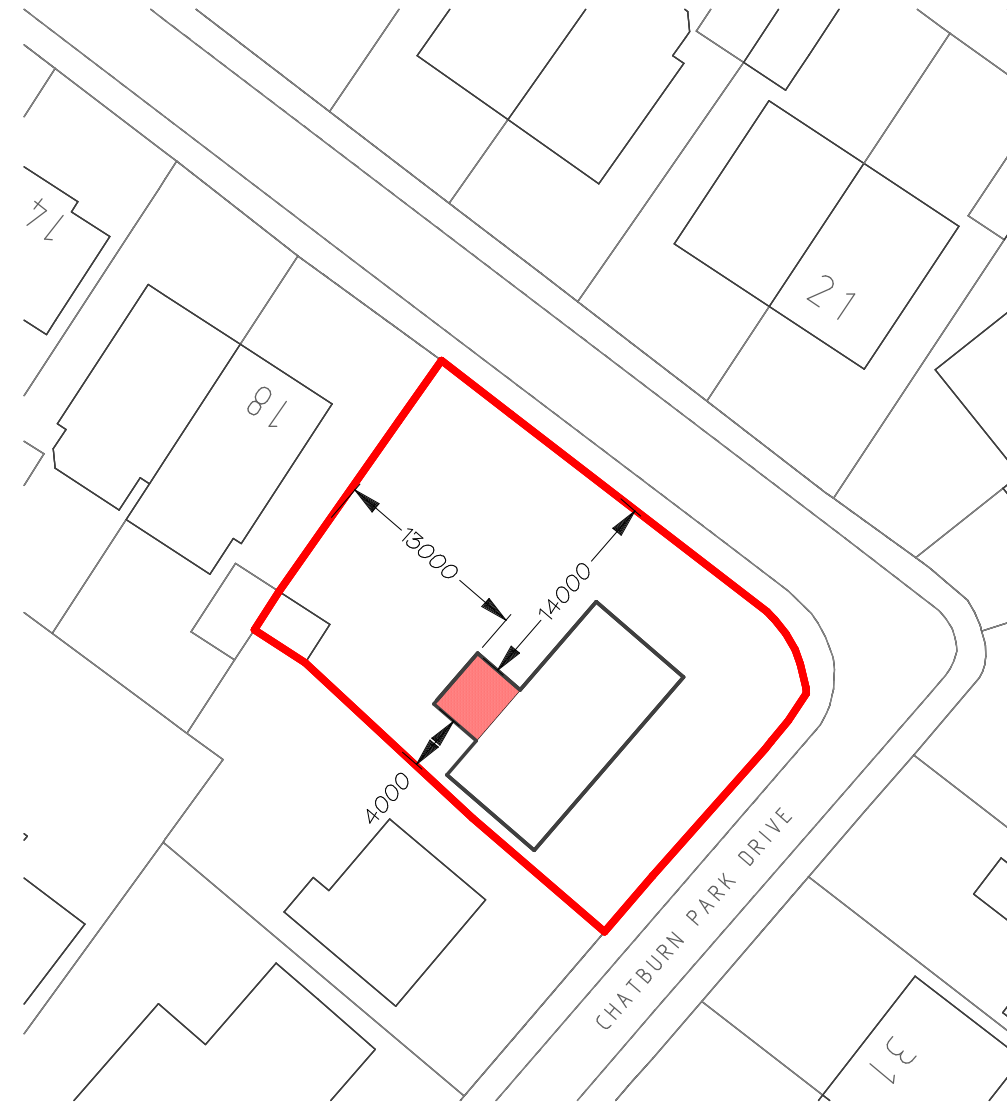

Location Plan 1:1250

Crown Copyright and database rights 2021 OS 100047474.

Site Plan 1:500

No	AMENDMENT	DATE

Stonhaven,  
 Jinny Lane,  
 Roughlee, Burnley Lancashire BB12 9LL  
 mobile 07831585063  
 e-mail roughlee@aol.com

**Location & Site Plan  
 of  
 20 Chatburn Park Drive,  
 Clitheroe  
 for  
 Mr & Mrs S Tomlinson**

Geoff Hook retains all copyright to this drawing, do not scale this drawing. Check all dimensions on site. In the event of a discrepancy refer queries to the address below.

SCALE 1:250 & 1:500 DATE 16/4/15  
 DRG No **2021/34/3**