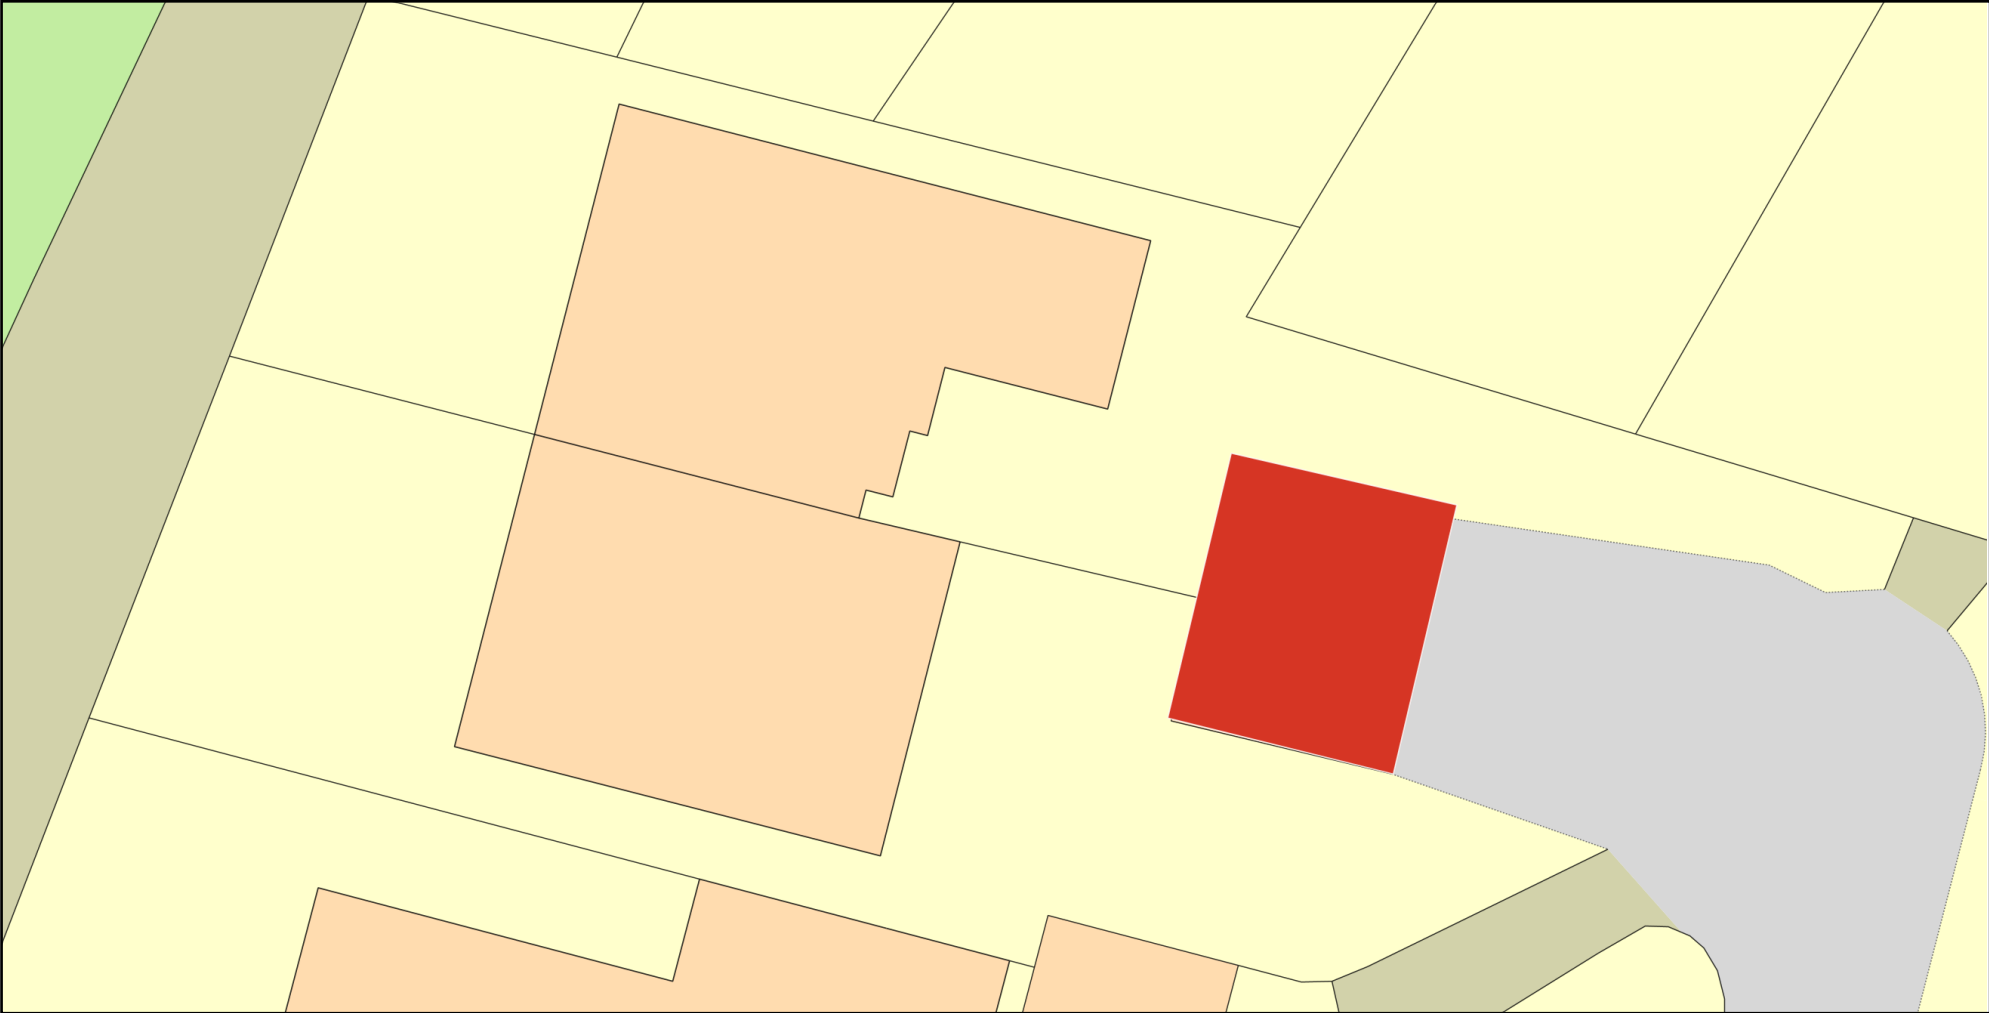

New Garages to Rear of Sunnydale and Baldwin Road

Plan Produced for: David Long
Date Produced: 02 Jan 2022
Plan Reference Number: TQRQM22002145102432
Scale: 1:200 @ A4