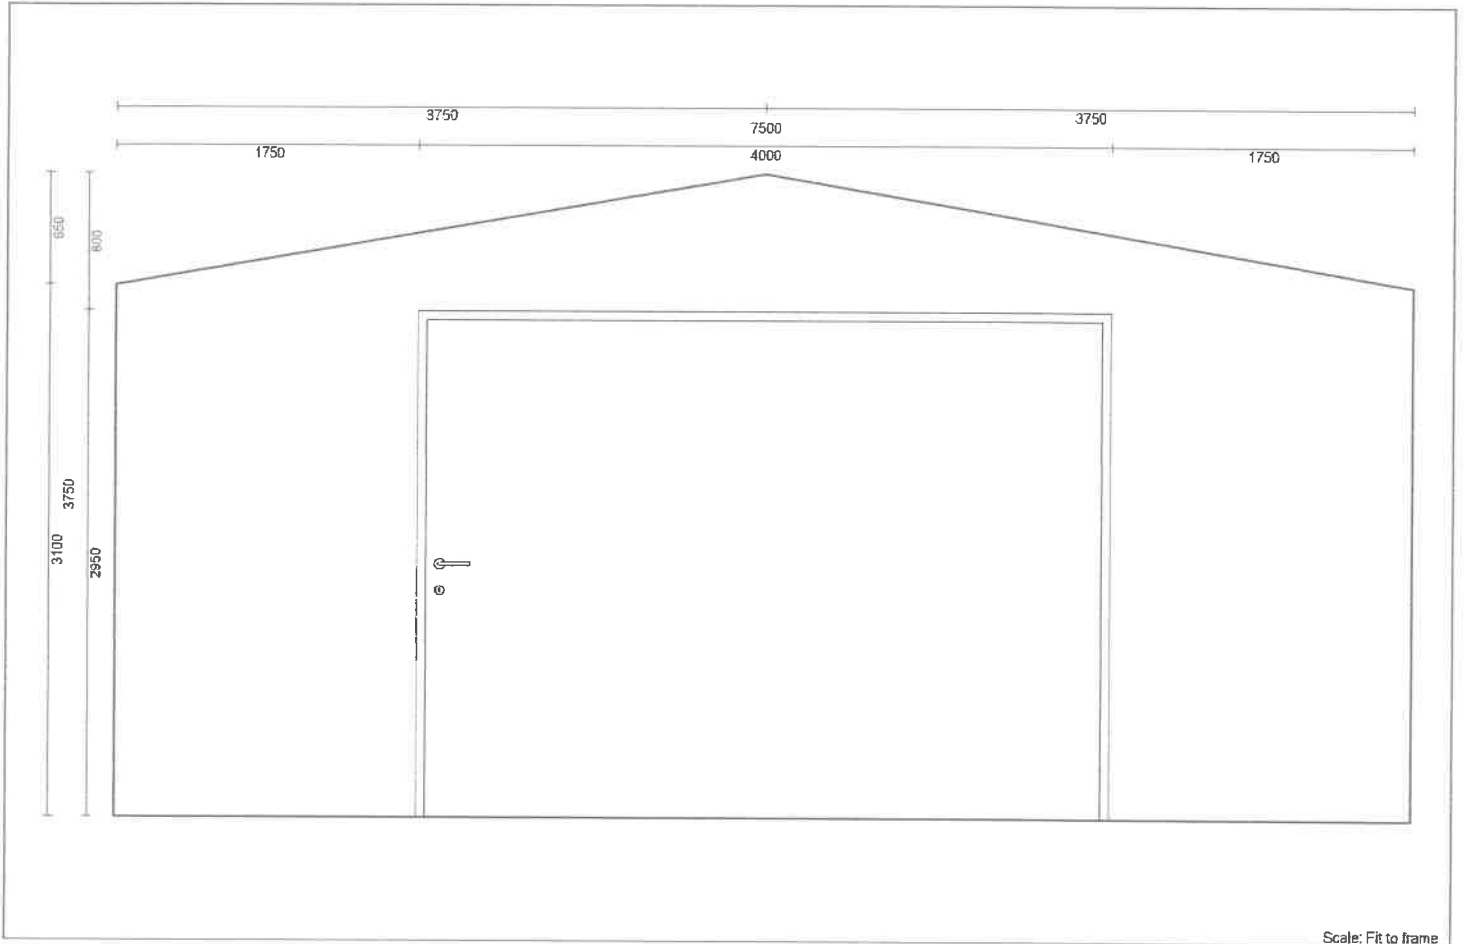

DIMENSIONS Pdf

Elevation, Project number. 60/1/1

Project: JV & MM Wright Alternative: Kitchen - Alternative - 1 - Wall - 3

28/09/2021

This design is copyrighted. To forward it to a third party or copying it without prior agreement is prohibited. The drawing is only an indication of the planned installation.

Designed/presented with Compuser © WINNER

SITE DIMENSIONS pdf

Cobden Farm, Sabden, BB7 9ED