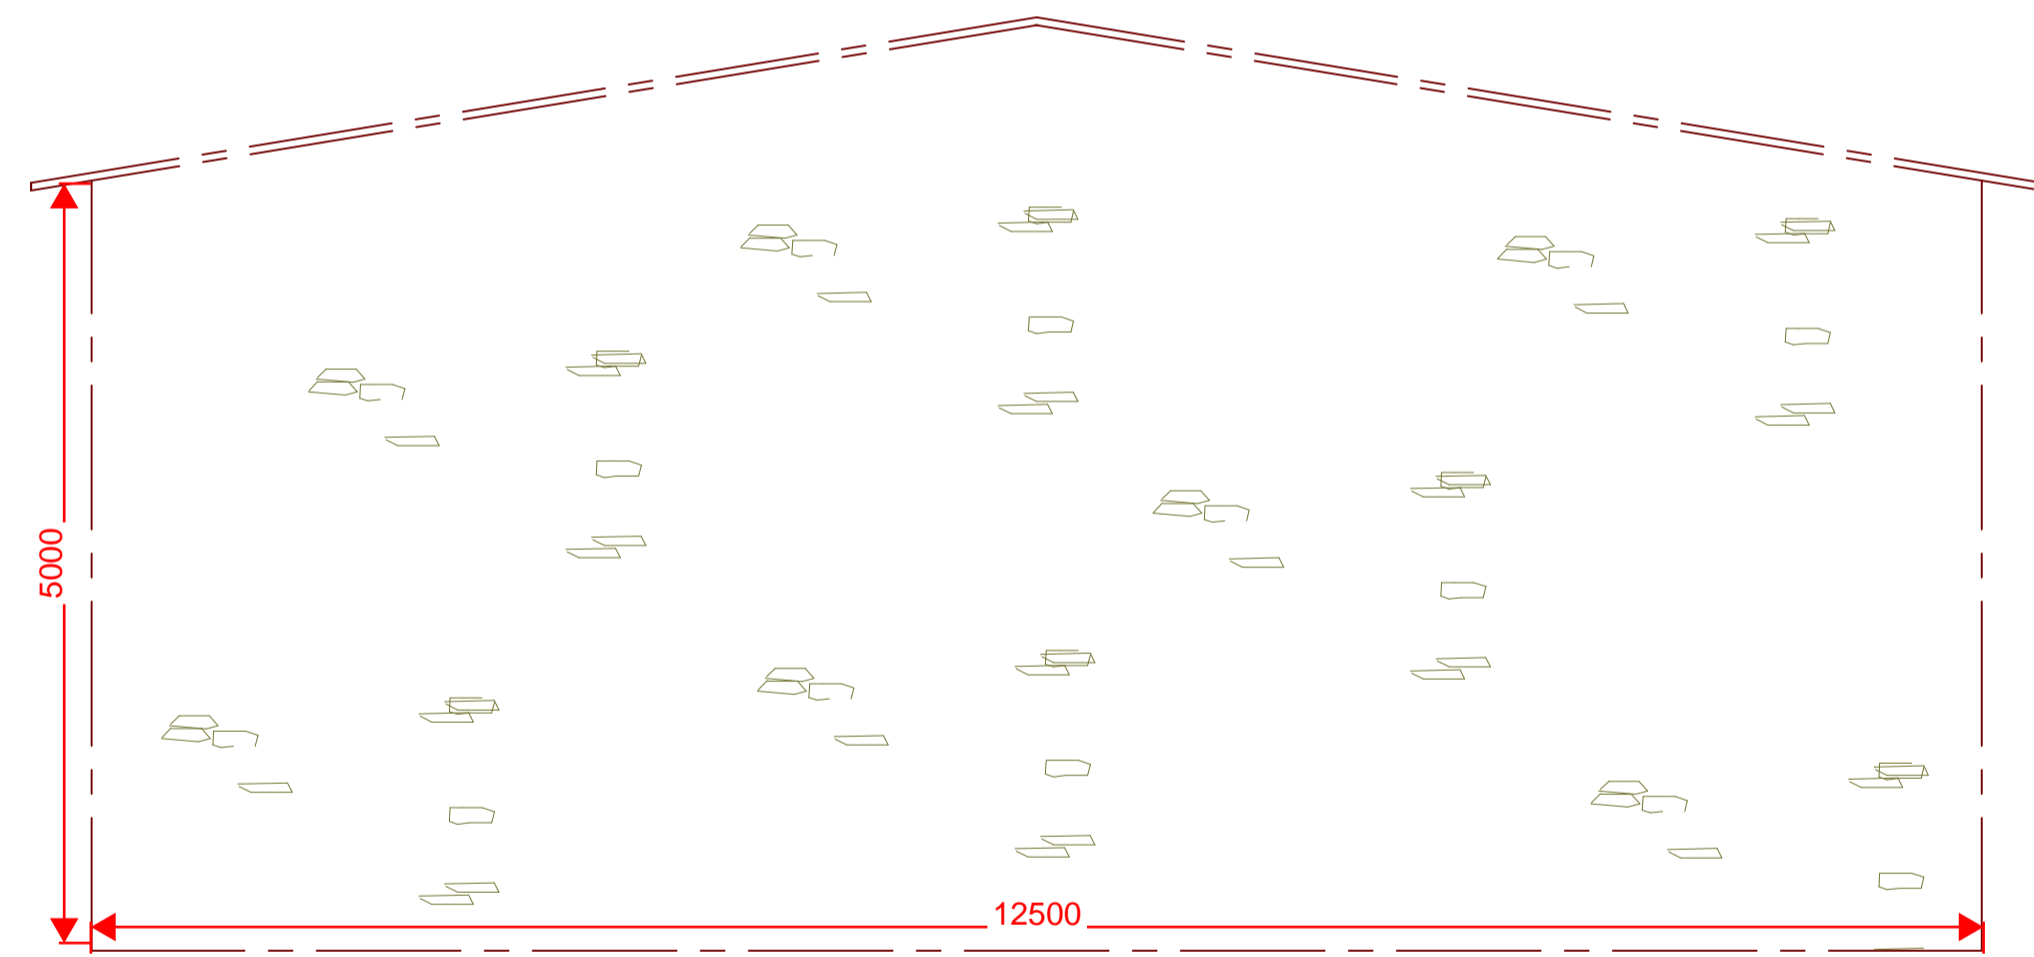

North elevation

Rear (east) elevation

South elevation

Front (west) elevation

Proposed Plans & Elevations
 Land to the rear of Pimlico Barn
 Mill Lane
 Gisburn
 Lancashire
 Scale 1:100 & 1:50 at A1