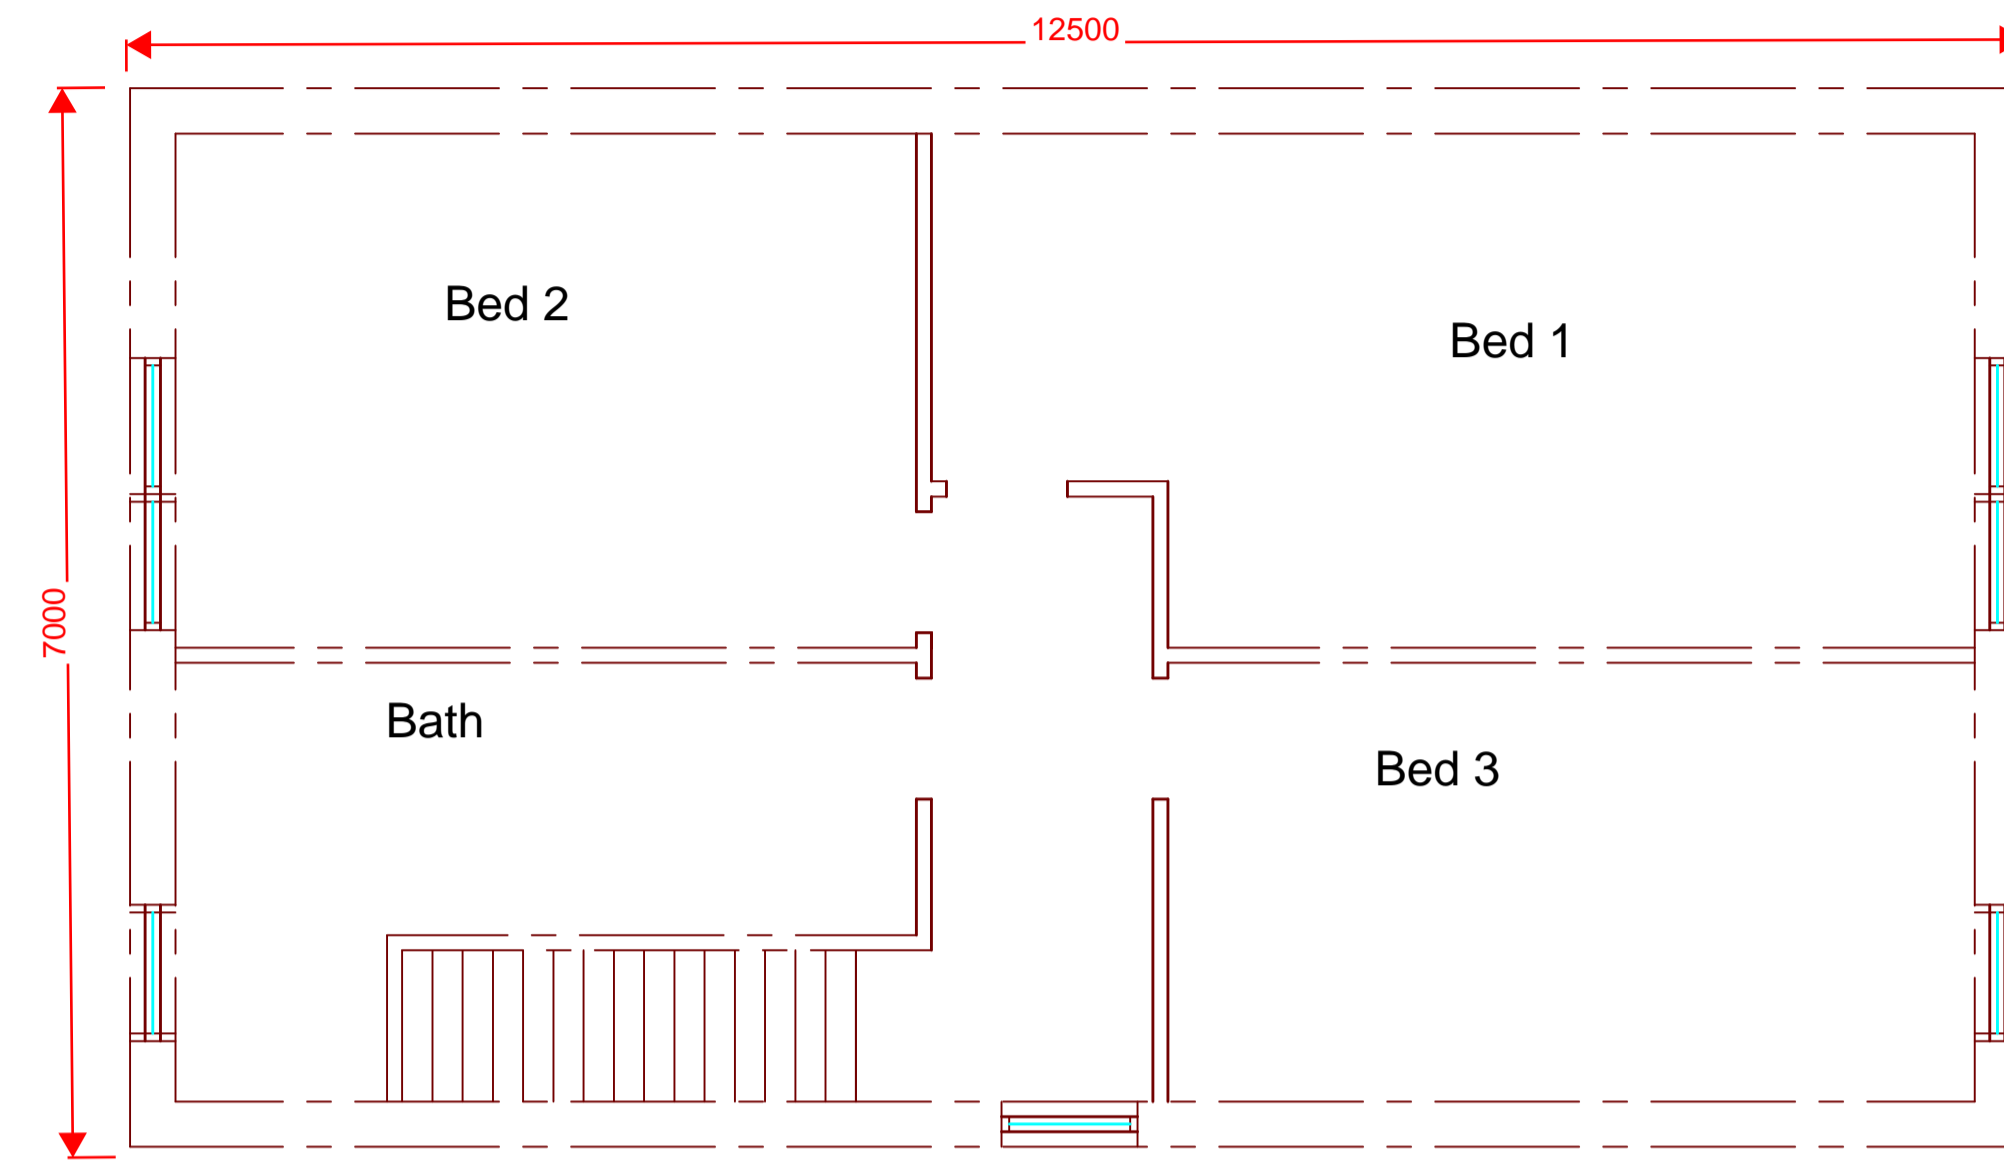

North elevation

Rear (east) elevation

South elevation

Front (west) elevation

Proposed Plans & Elevations
 Land to the rear of Pimlico Barn
 Mill Lane
 Gisburn
 Lancashire
 Scale 1:100 & 1:50 at A1