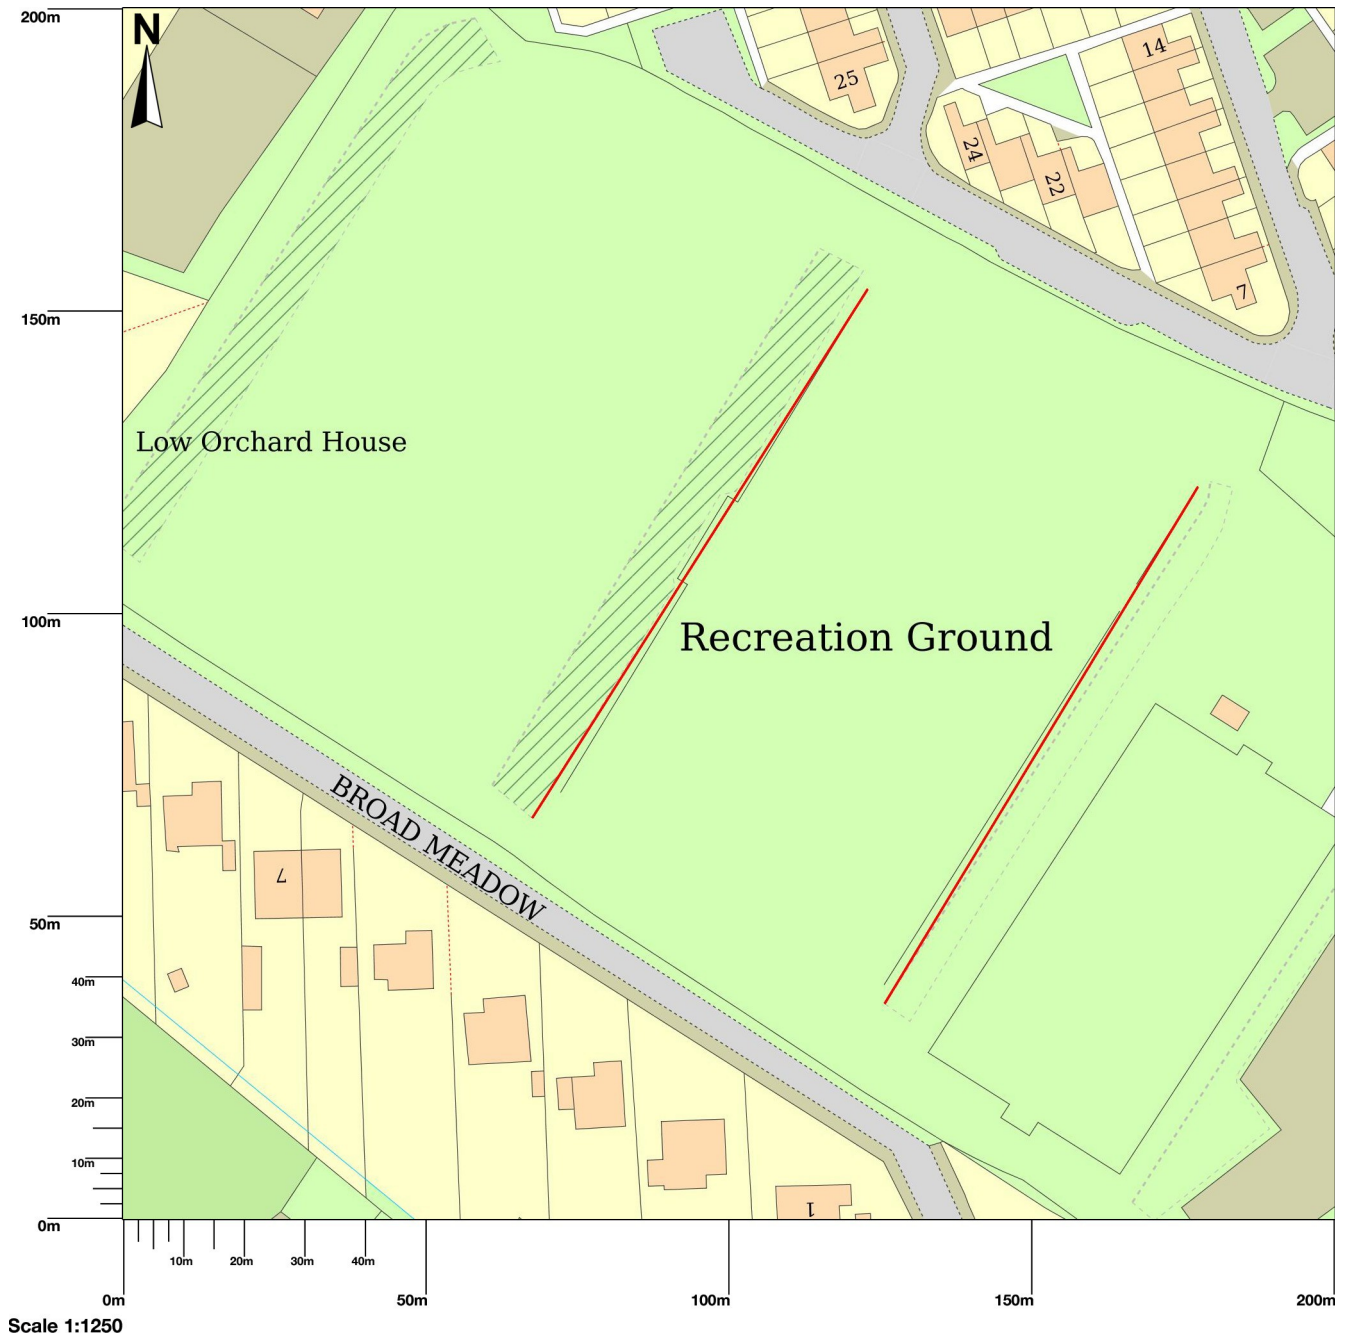

Hawthorns, Broad Meadow, Chipping, Preston, PR3 2GH

Map area bounded by: 361836,443156 362036,443356. Produced on 14 March 2022 from the OS National Geographic Database. Reproduction in whole or part is prohibited without the prior permission of Ordnance Survey. © Crown copyright 2022. Supplied by UKPlanningMaps.com a licensed OS partner (100054135). Unique plan reference: p4b/uk/767100/1037508