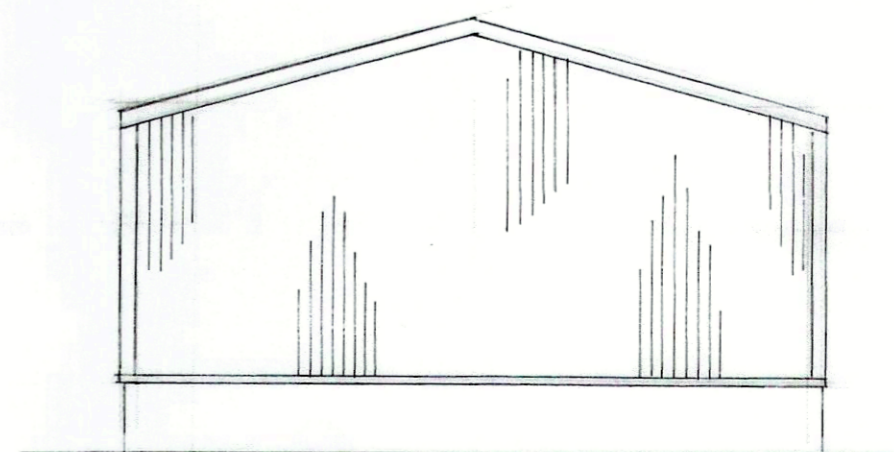

AMENDED PLANS RECEIVED  
DATE 25/8/22

22/0227

S.J. Bialecki Building Surveyors
Drawing no 5005
Scale 1:100
Proposed Agricultural Building On Land At Lower Edge Farm Tinklers Lane Slaidburn