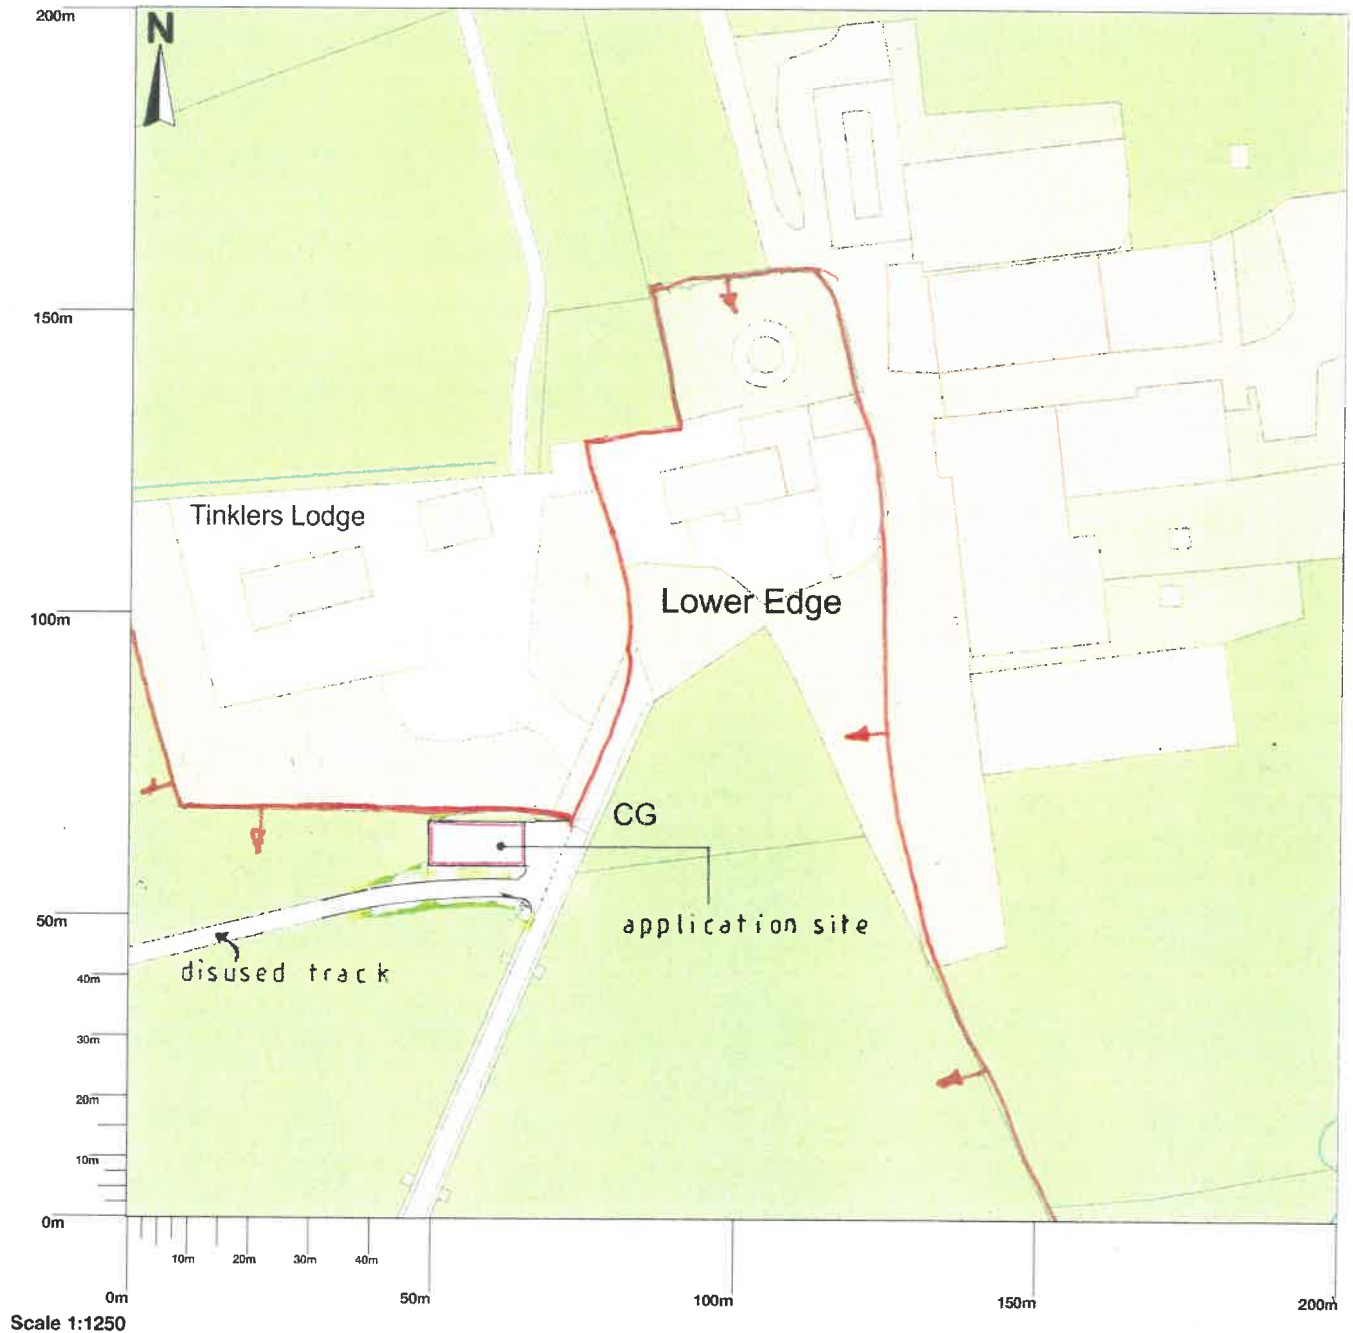

Lower Edge Farm, Tinklers Lane, Slaidburn, Clitheroe, BB7 4TP

Map area bounded by: 373471,452526 373671,452726. Produced on 27 August 2021 from the OS National Geographic Database. Reproduction in whole or part is prohibited without the prior permission of Ordnance Survey. © Crown copyright 2021. Supplied by UKPlanningMaps.com a licensed OS partner (100054135). Unique plan reference: p4b//681807/923268

22/0227
SITE PLAN ref 002

AMENDED PLANS RECEIVED
DATE 25/8/22