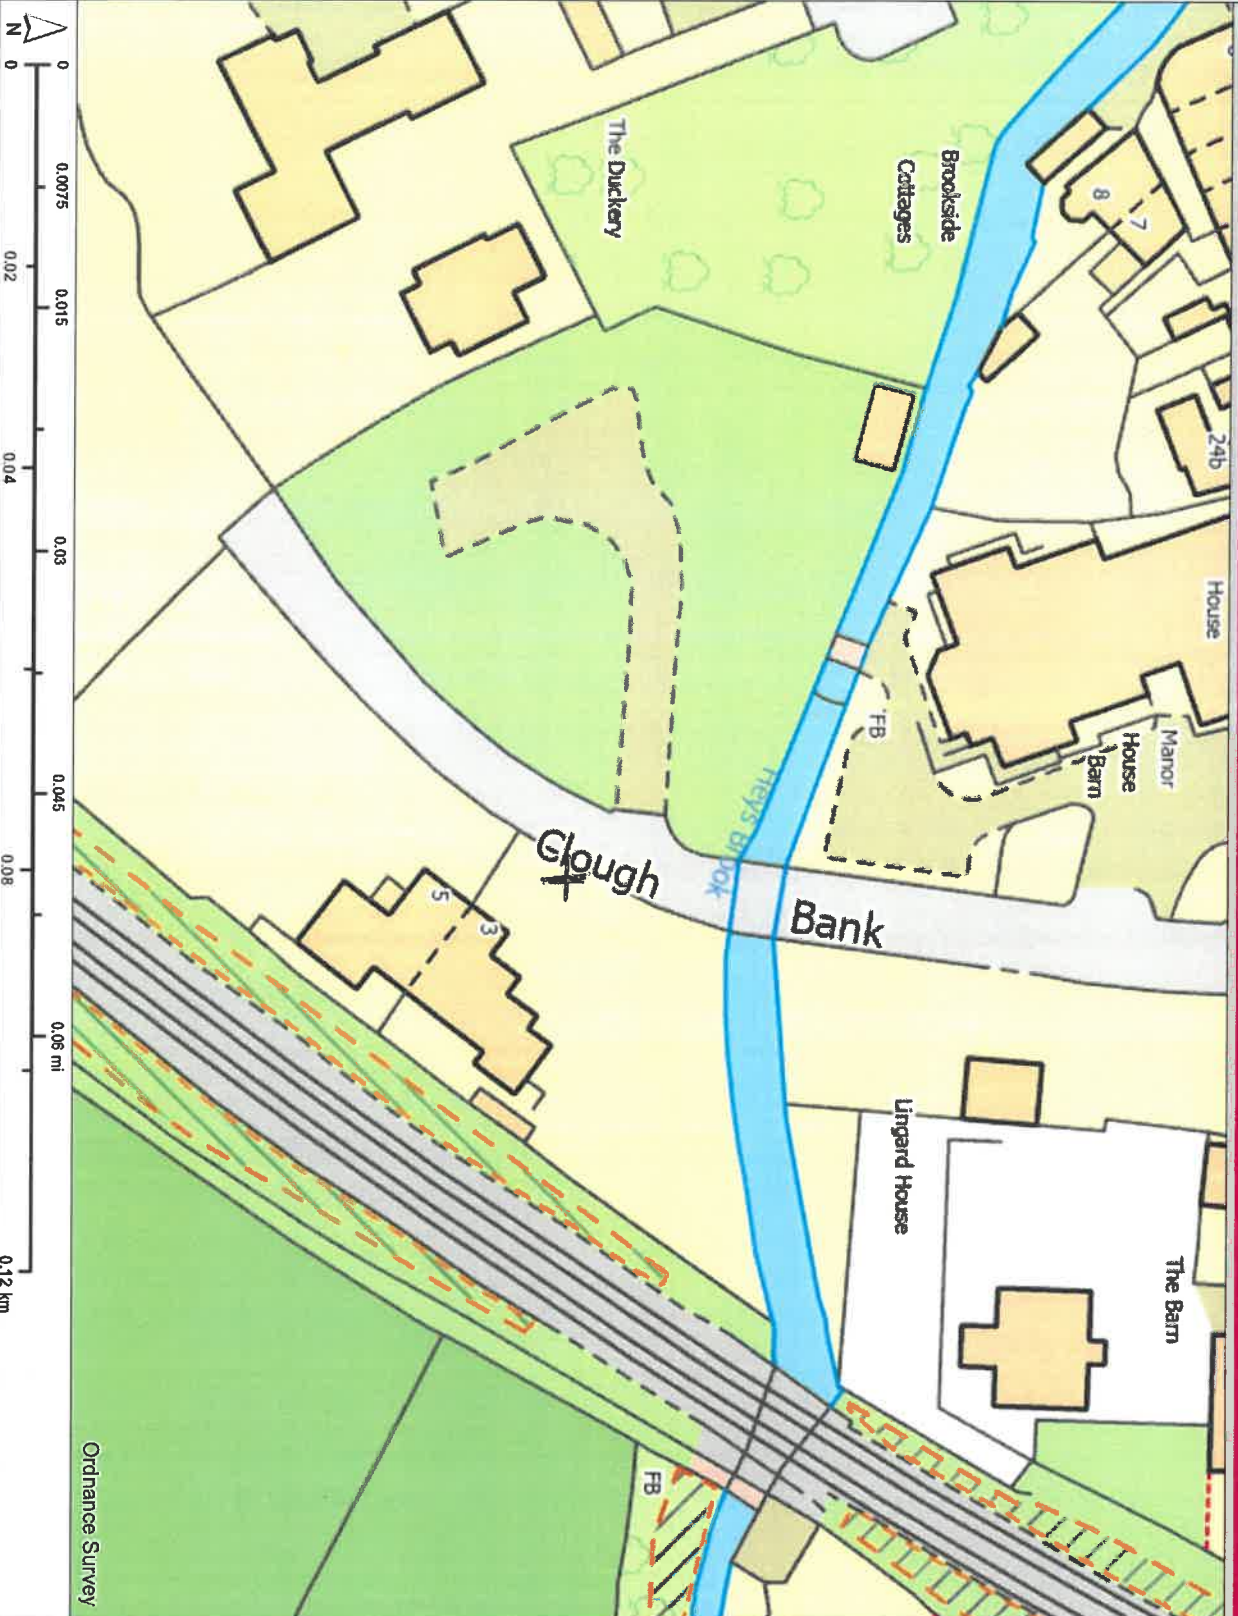

# Lancashire Map

Author:

Date Created: 15/03/2022

Map Scale: 1:750  
Map Centre: 376,922 444,035