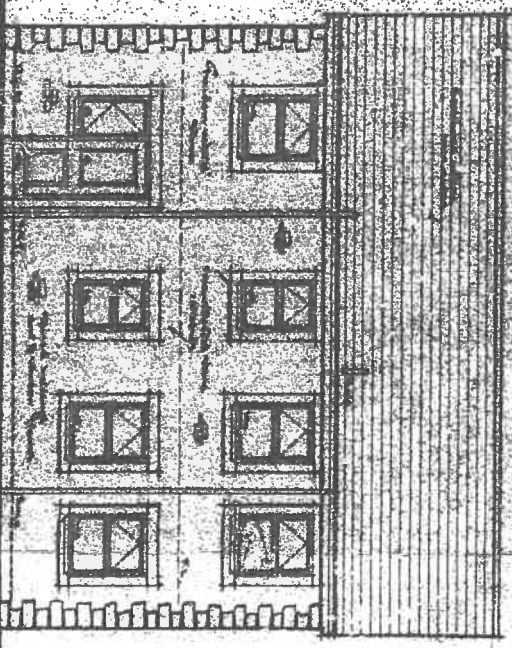

320041269P

South west elevation

South east elevation

North west elevation

North east elevation

Proposed Agricultural Workers Dwelling on land at - Cherry Tree Farm, Chagley

Dwg/M/64/04/02.

320041269P
Ebble & Co. Ltd., 27, St. George's Road,
Tottenham, London, N16 6AA
Graphic Design Conditions
1. C. 1988 2005