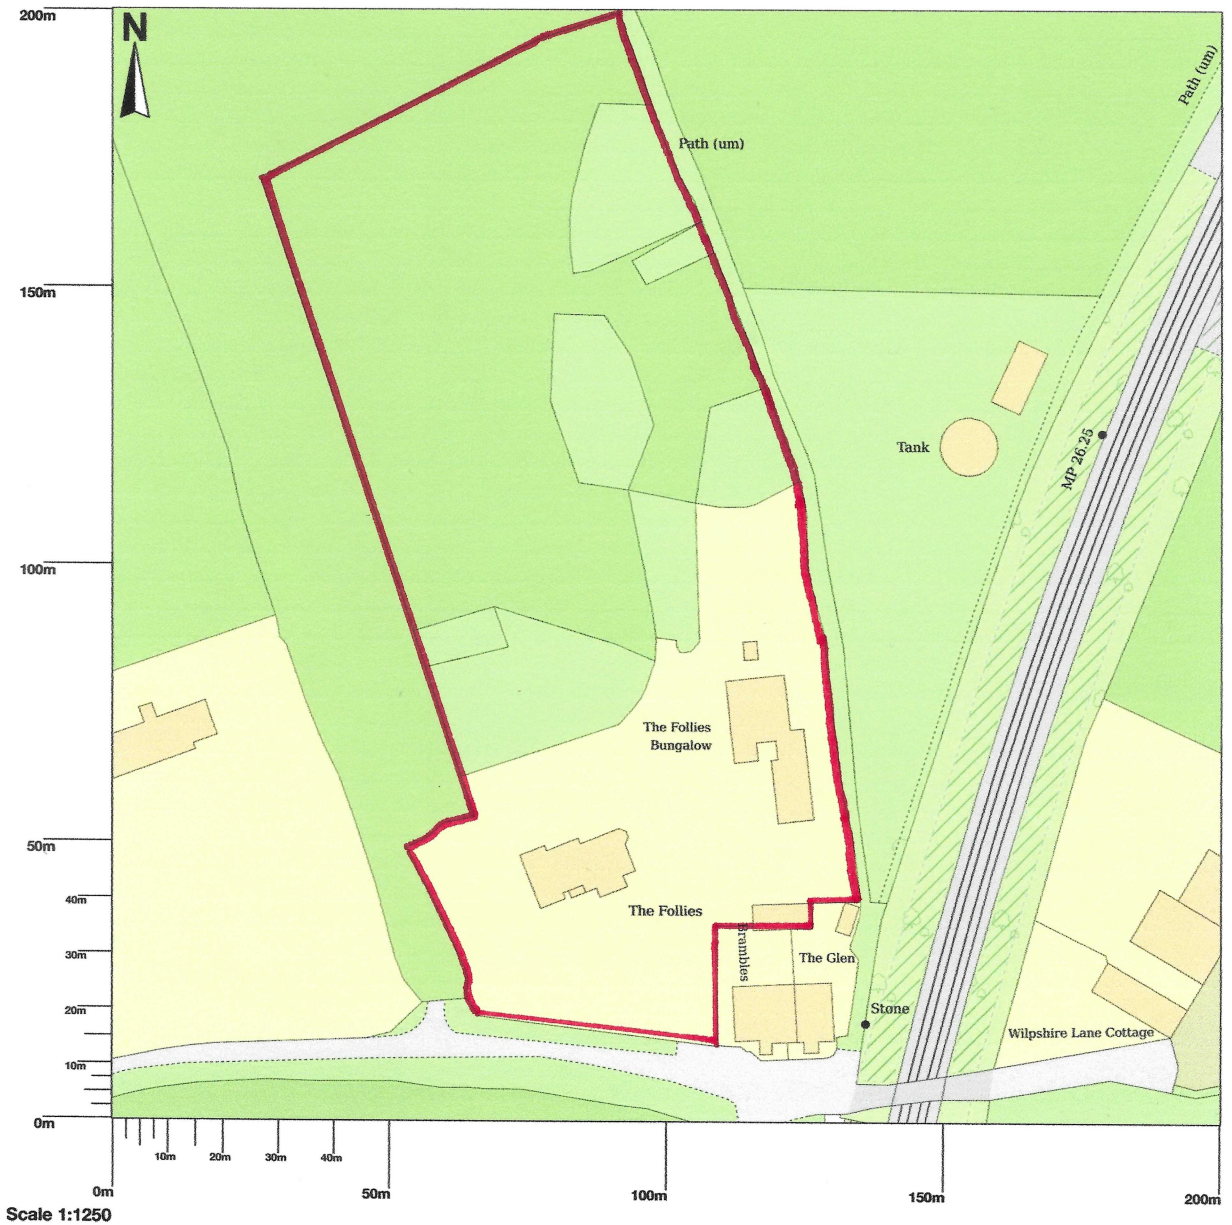

The Follies Bungalow, Vicarage Lane, Wilpshire, Blackburn, BB1 9HY

Map area bounded by: 368579,433173 368779,433373. Produced on 16 March 2022 from the OS National Geographic Database. Reproduction in whole or part is prohibited without the prior permission of Ordnance Survey. © Crown copyright 2022. Supplied by UKPlanningMaps.com a licensed OS partner (100054135). Unique plan reference: p4b/uk/768567/1039440