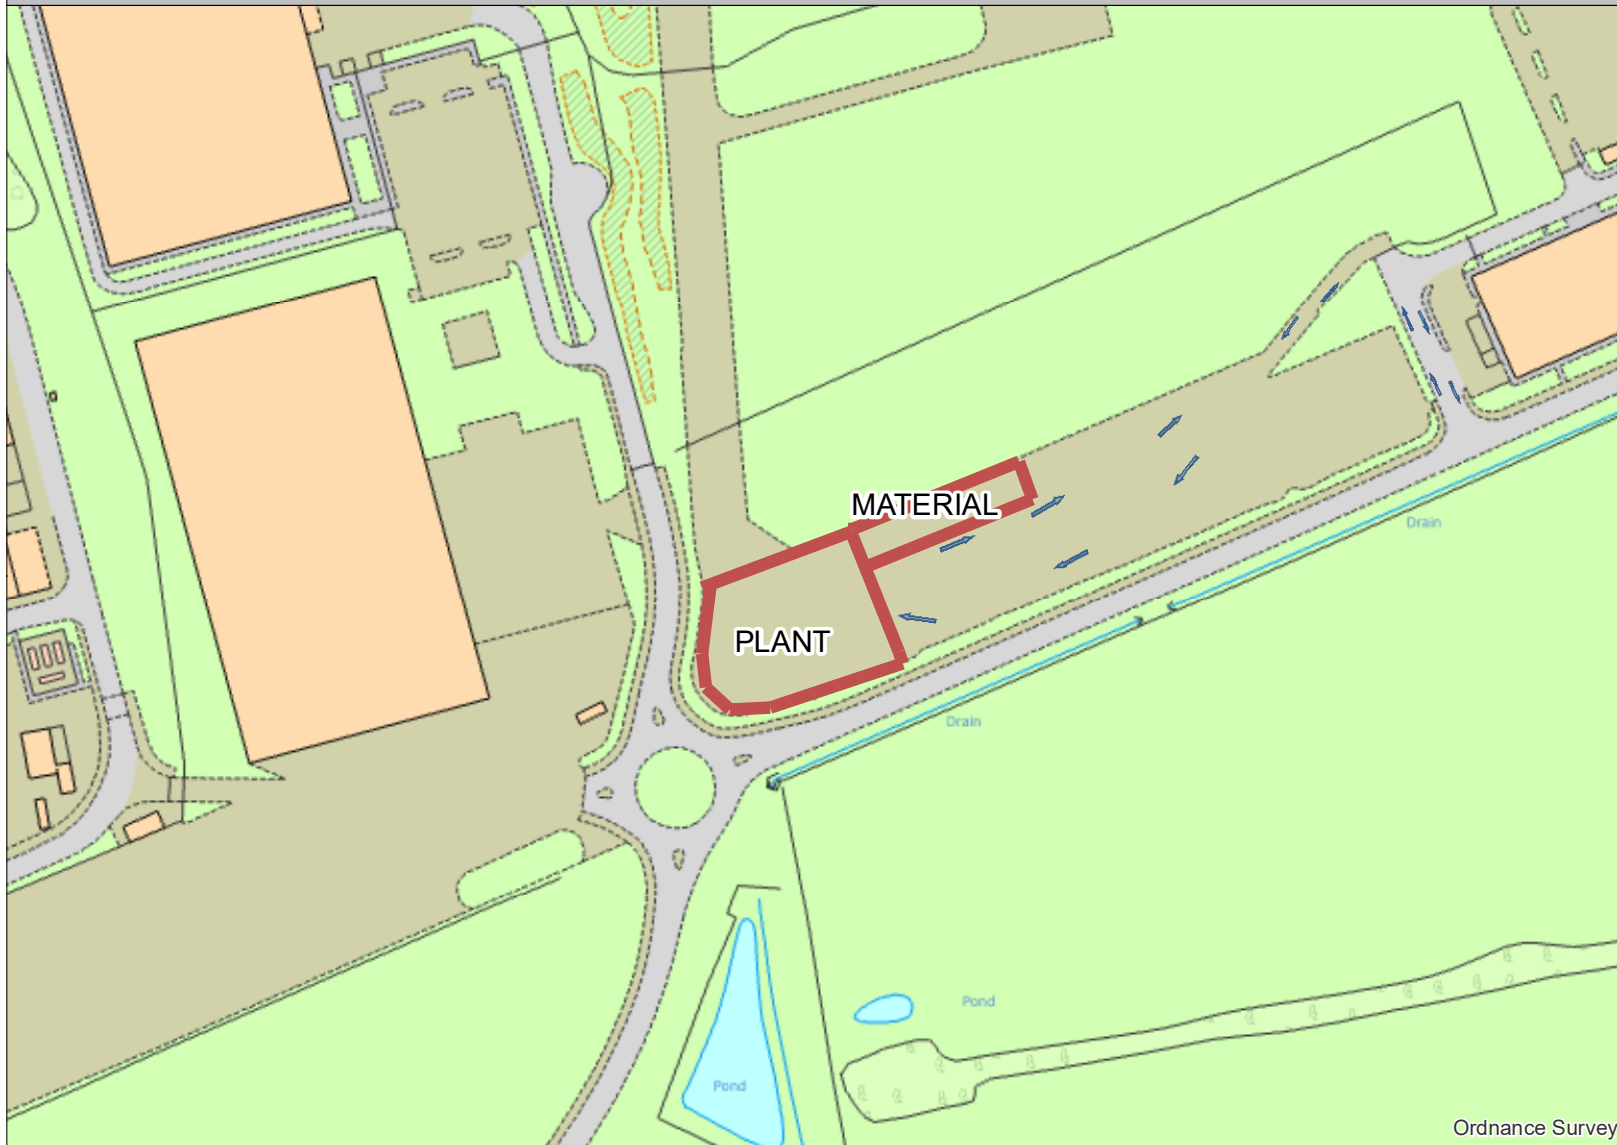

Foam Mixing Plant Location Plan

Author:

Date Created: 02/03/2022

Ordnance Survey

Map Scale: 1:2,500
Map Centre: 363,036 431,155