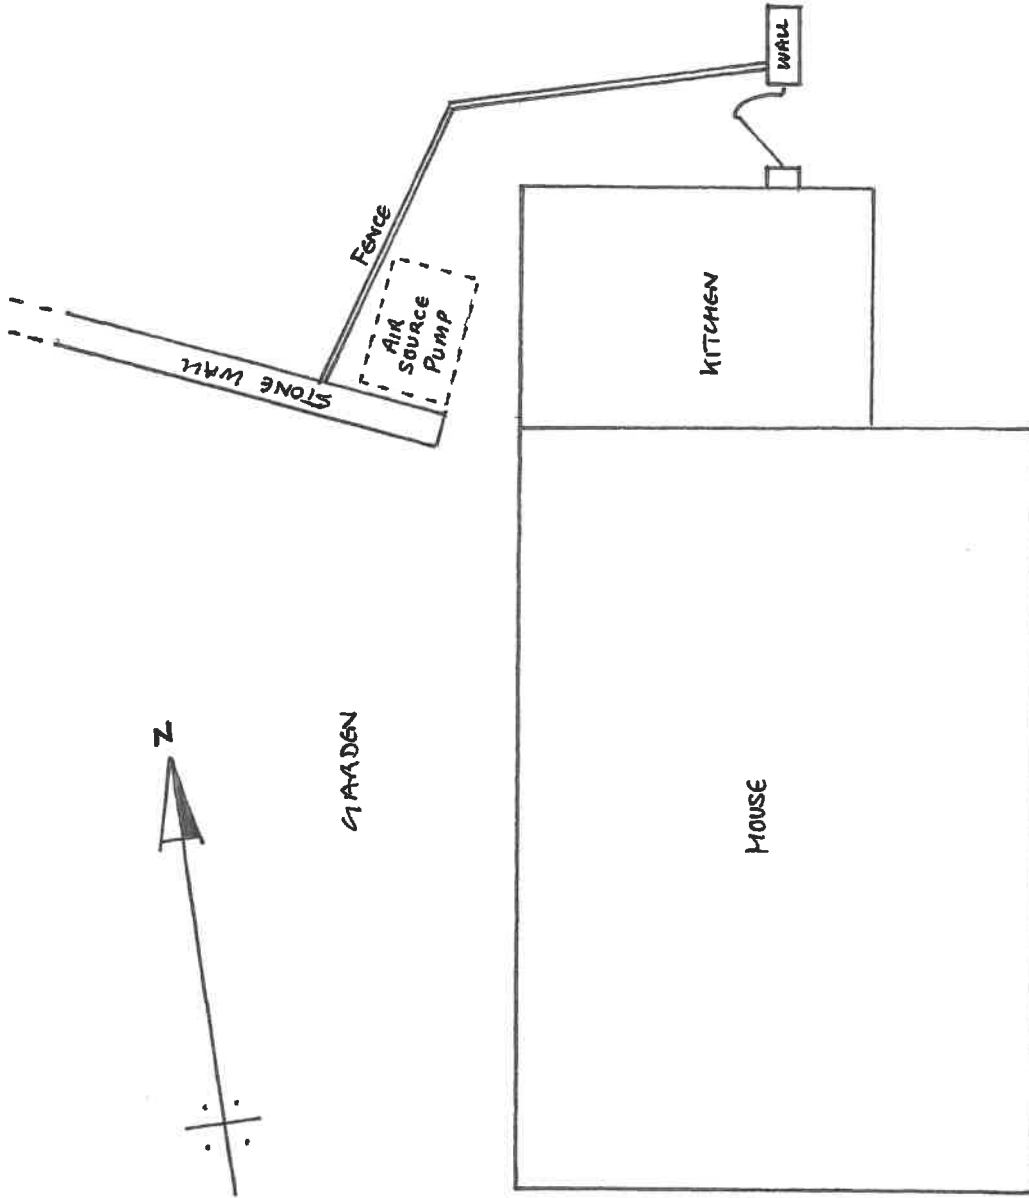

TWITTER BRIDGE FARM

TWITTER LANE

WADDINGTON

CLITHORPE. BB7 3LG

SITE OF PROPOSED NEW AIR SOURCE HIGH PUMP

SCALE 1:100

320220318P

BOUNDARY WALL

TWITTER LANE

ENTRANCE