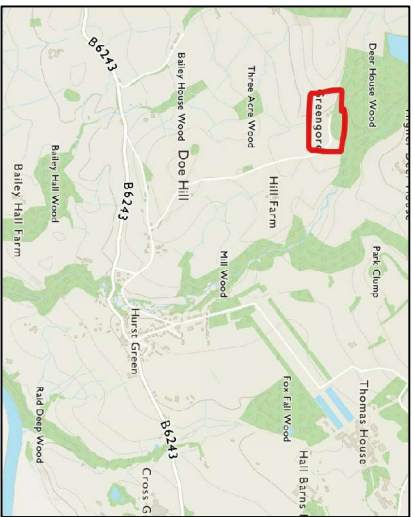

Location Plan J11250 A4  
 The Barn, Hill Lane, Hurst Green, BB7 9QT  
 25/04/2022 - Planning Application

There are no named roads in the immediate vicinity. Hill Lane (private road) is accessed off Shire Lane and leads to the Bridleway/Trac shown on the plan.