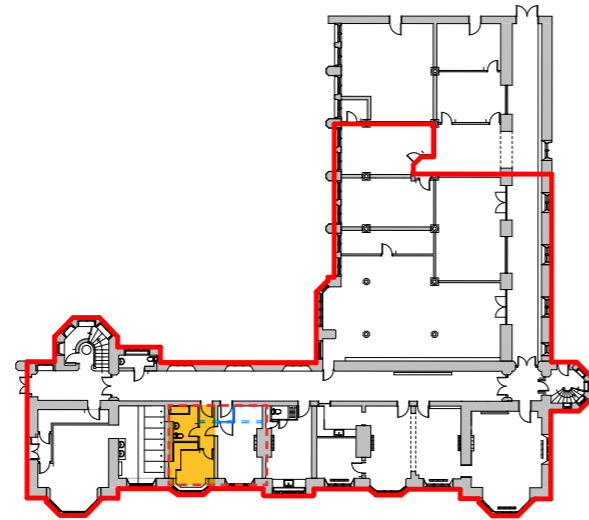

West Wing Boarding

Photographic Survey | January 2022

Ground Floor

Photographic Survey | January 2022

Sports Dept. Changing Rooms - WW.1.3

Ceiling height: 3500mm

01

02

03

04

05

Sports Dept. Showers -
WW.1.3a

Ceiling Height 3500mm

01

02

03

04

Staff flat - WW1.4

Ceiling height: 2730mm

Staff flat

01

02

03

05

Staff flat - WW1.5

Ceiling Height 3500mm

Staff flat

01

Historic timber structure as referenced on drawing 3477L-LB-WW-00-DP-A-120000

03

02

04