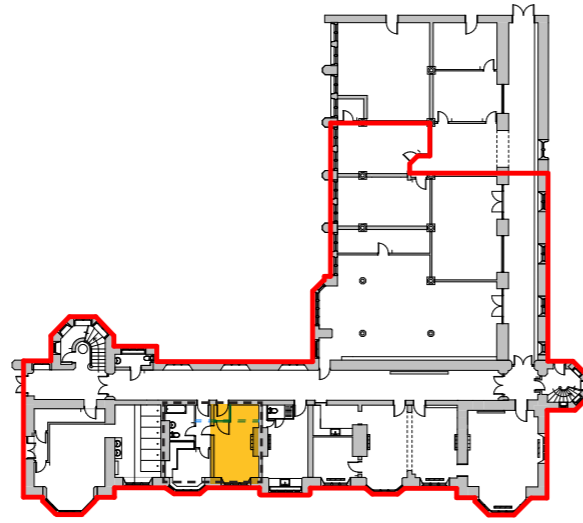

West Wing Boarding

Photographic Survey | January 2022

Ground Floor

Photographic Survey | January 2022

Sports Dept. Changing Rooms - WW.1.3

Ceiling height: 3500mm

01

02

03

04

05

Sports Dept. Showers -
WW.1.3a

Ceiling Height 3500mm

01

02

03

04

Staff flat - WW1.4

Ceiling height: 2730mm

Staff flat

01

02

03

05

Staff flat - WW1.5

Ceiling Height 3500mm

Staff flat

01

Historic timber structure as referenced on drawing 3477L-LB-WW-00-DP-A-120000

03

02

04