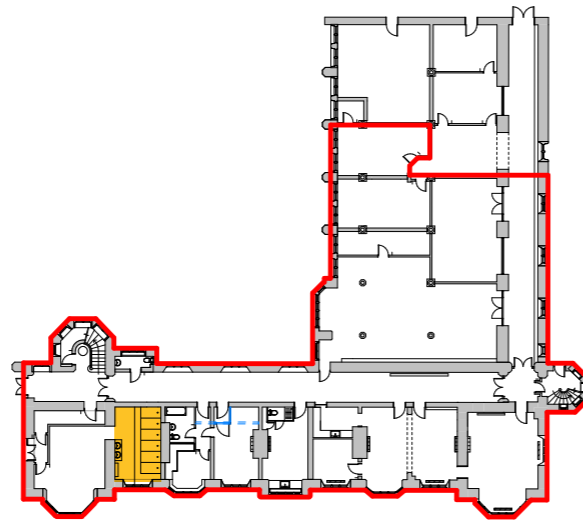

West Wing Boarding

Photographic Survey | January 2022

Ground Floor

Photographic Survey | January 2022

Sports Dept. Changing Rooms - WW.1.3

Ceiling height: 3500mm

01

02

03

04

05

Sports Dept. Showers -
WW.1.3a

Ceiling Height 3500mm

01

02

03

04

Staff flat - WW1.4

Ceiling height: 2730mm

Staff flat

01

02

03

05