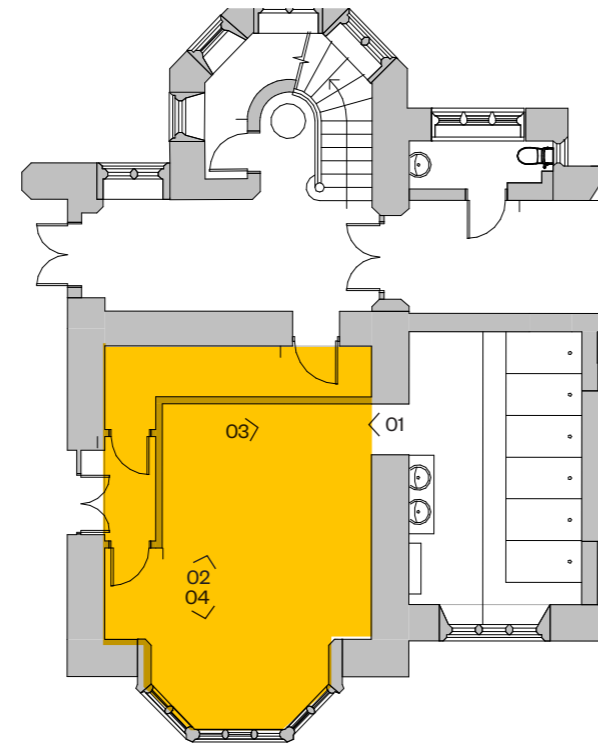

West Wing Boarding

Photographic Survey | January 2022

Ground Floor

Photographic Survey | January 2022

Sports Dept. Changing Rooms - WW.1.3

Ceiling height: 3500mm

01

02

03

04

05

Sports Dept. Showers -
WW.1.3a

Ceiling Height 3500mm

01

02

03

04

Staff flat - WW1.4

Ceiling height: 2730mm

Staff flat

01

02

03

05

Staff flat - WW1.5

Ceiling Height 3500mm

Staff flat

01

Historic timber structure as referenced on drawing 3477L-LB-WW-00-DP-A-120000

03

02

04