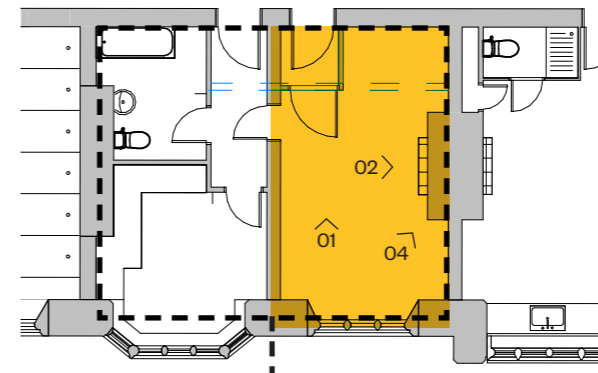

West Wing Boarding

Photographic Survey | January 2022

Ground Floor

Photographic Survey | January 2022

Sports Dept. Changing Rooms - WW.1.3

Ceiling height: 3500mm

01

02

03

04

05

Sports Dept. Showers -
WW.1.3a

Ceiling Height 3500mm

01

02

03

04

Staff flat - WW1.4

Ceiling height: 2730mm

Staff flat

01

02

03

05

Staff flat - WW1.5

Ceiling Height 3500mm

Staff flat

01

Historic timber structure as referenced on drawing 3477L-LB-WW-00-DP-A-120000

03

02

04