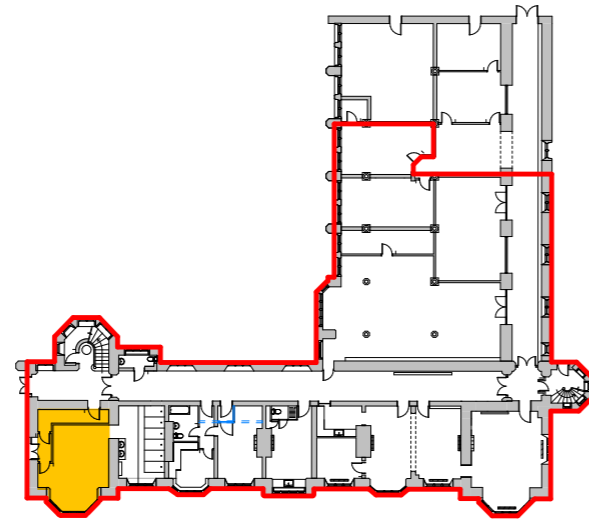

West Wing Boarding

Photographic Survey | January 2022

Ground Floor

Photographic Survey | January 2022

Sports Dept. Changing Rooms - WW.1.3

Ceiling height: 3500mm

01

02

03

04

05

Sports Dept. Showers -
WW.1.3a

Ceiling Height 3500mm

01

02

03

04

Staff flat - WW1.4

Ceiling height: 2730mm

Staff flat

01

02

03

05