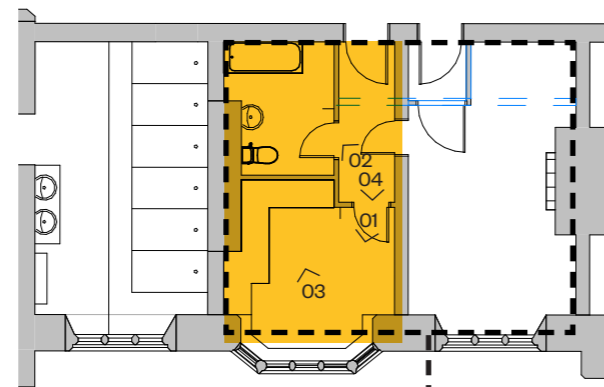

West Wing Boarding

Photographic Survey | January 2022

Ground Floor

Photographic Survey | January 2022

Sports Dept. Changing Rooms - WW.1.3

Ceiling height: 3500mm

01

02

03

04

05

Sports Dept. Showers -
WW.1.3a

Ceiling Height 3500mm

01

02

03

04

Staff flat - WW1.4

Ceiling height: 2730mm

Staff flat

01

02

03

05

Staff flat - WW1.5

Ceiling Height 3500mm

Staff flat

01

Historic timber structure as referenced on drawing 3477L-LB-WW-00-DP-A-120000

03

02

04