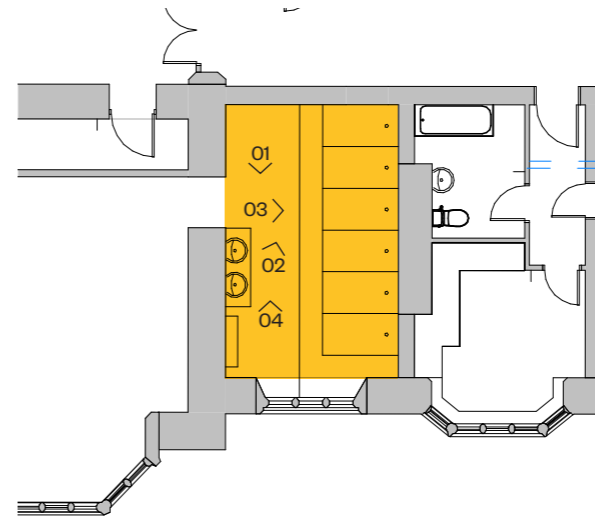

West Wing Boarding

Photographic Survey | January 2022

Ground Floor

Photographic Survey | January 2022

Sports Dept. Changing Rooms - WW.1.3

Ceiling height: 3500mm

01

02

03

04

05

Sports Dept. Showers -
WW.1.3a

Ceiling Height 3500mm

01

02

03

04

Staff flat - WW1.4

Ceiling height: 2730mm

Staff flat

01

02

03

05

Staff flat - WW1.5

Ceiling Height 3500mm

Staff flat

01

Historic timber structure as referenced on drawing 3477L-LB-WW-00-DP-A-120000

03

02

04