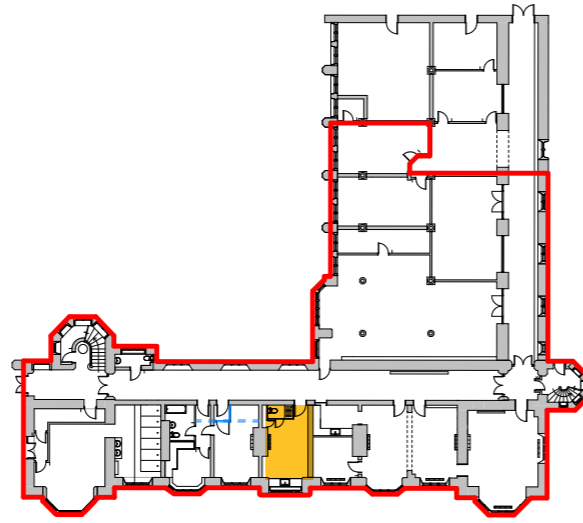

West Wing Boarding

Photographic Survey | January 2022

Ground Floor

Photographic Survey | January 2022

Sports Dept. Changing Rooms - WW.1.3

Ceiling height: 3500mm

01

02

04

Staff flat - WW1.4

Ceiling height: 2730mm

Staff flat

01

02

03

05

Staff flat - WW1.5

Ceiling Height 3500mm

Staff flat

01

Historic timber structure as referenced on drawing 3477L-LB-WW-00-DP-A-120000

03

02

04

Overnight flat - WW1.3a

Ceiling Height 3500mm

01

02

03

04