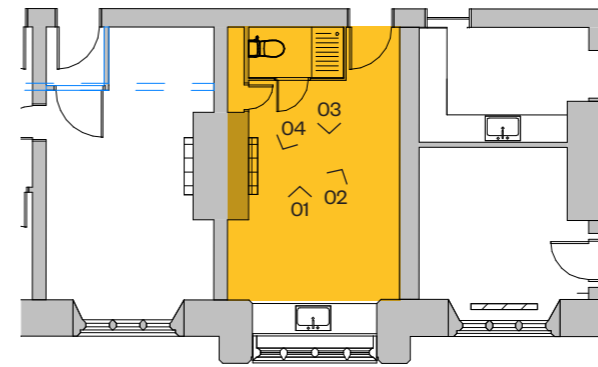

04

Staff flat - WW1.4

Ceiling height: 2730mm

Staff flat

01

02

03

05

Staff flat - WW1.5

Ceiling Height 3500mm

Staff flat

01

Historic timber structure as referenced on drawing 3477L-LB-WW-00-DP-A-120000

03

02

04

Overnight flat - WW1.3a

Ceiling Height 3500mm

01

02

03

04