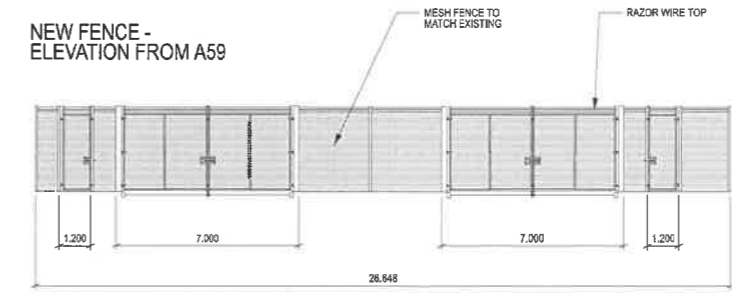

NEW FENCE - ELEVATION FROM A59

NEW FENCE - PLAN VIEW

Rev.	Description	Date
C	DRAWING SCALE CHANGED	25-05-22
B	LOCATION PLAN ADDED	23-05-22
A	DRAWING ISSUED	12-05-22

Facilities Management - Air	
BAE SYSTEMS BAE SYSTEMS AERODROME BLACKBURN LANCASHIRE BB1 1TF Tel: 03300 478 666	
BAE SYSTEMS	
Samlesbury Site	
Project	21S0146 - MAIN SECURITY GATE REPLACEMENT
Title	PLANNING APPLICATION - DETAIL PLAN NEW SECURITY FENCE
Drawn By	S PRESTON
Checked By	
Date	15/05/22
Scale	1:100 @ A0
Project/Sheet Number	21S0146 / 004
Drawing Number	21S0146DG_004
Rev.	C