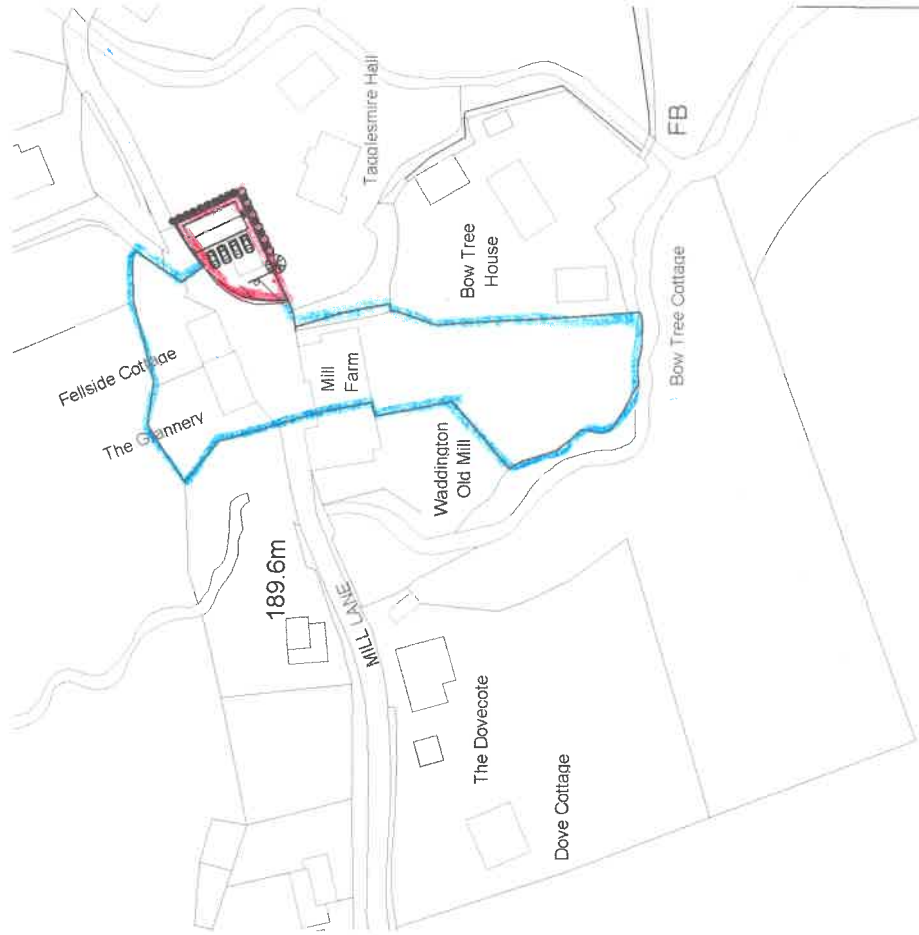

Peter Hitchen  
Architects

www.peterhitchenarchitects.co.uk

CLIENT:  
MR & MRS COWKING

PROJECT:  
PROPOSED HOLIDAY  
ACCOMMODATION AT MILL FARM,  
WADDINGTON

SHEET:  
LOCATION PLAN

Project number PHA/328

Date 22/03/2019

Drawn by RH

Checked by PH

A300

Scale 1 : 1250

# LOCATION PLAN

1

1 : 1250

© CROWN COPYRIGHT AND DATABASE RIGHTS 2018 OS 100019980