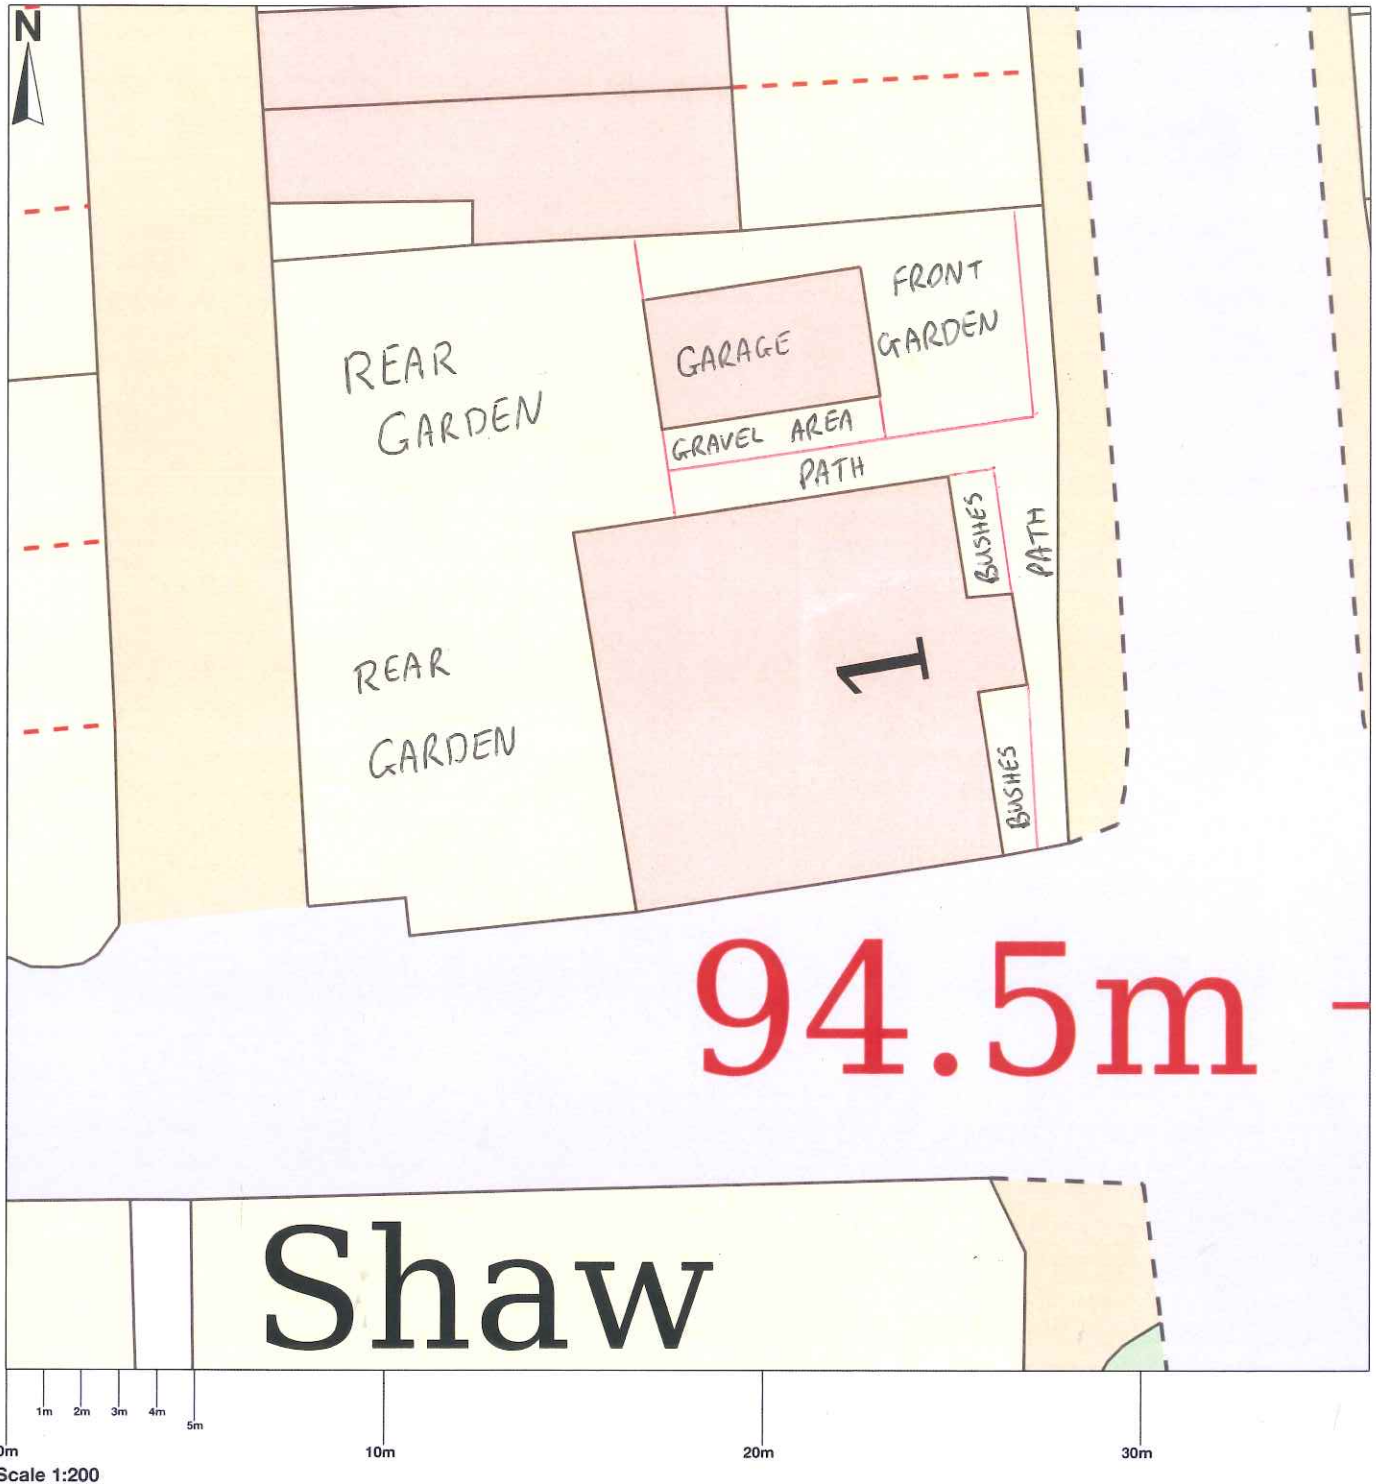

# 1 Ribble Lane, Chatburn, Clitheroe, BB7 4AG

Map area bounded by: 376735,444070 376771,444106. Produced on 04 July 2022 from the OS National Geographic Database. Reproduction in whole or part is prohibited without the prior permission of Ordnance Survey. © Crown copyright 2022. Supplied by UKPlanningMaps.com a licensed OS partner (100054135). Unique plan reference: b36c//820887/1109799

1 RIBBLE LANE, EXISTING SITE PLAN