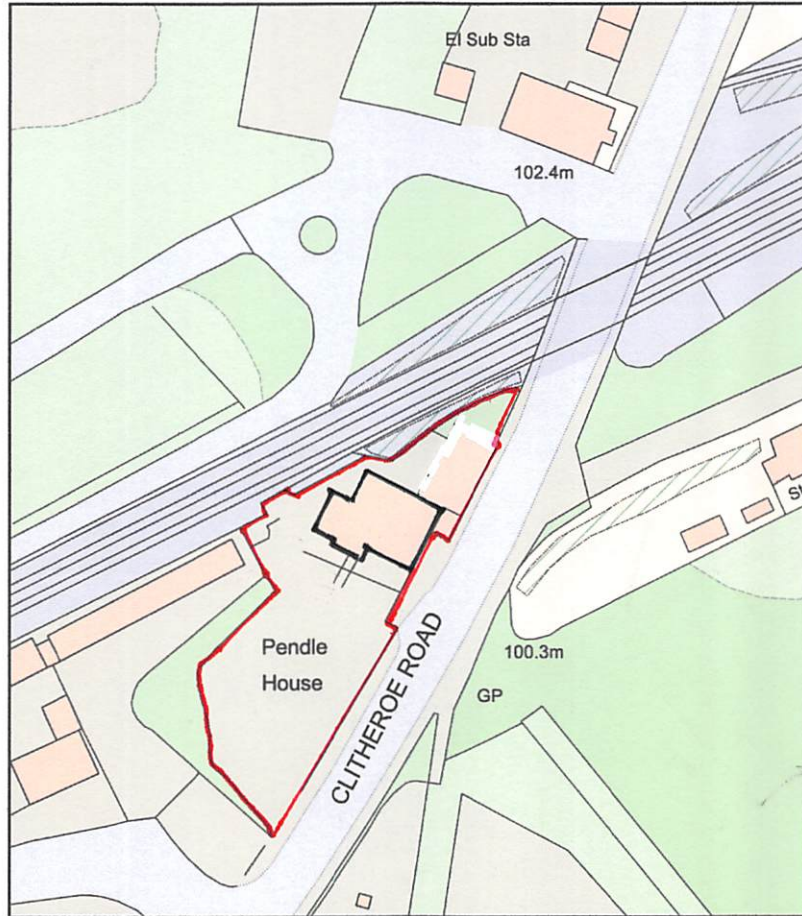

KATE JONES location plan

Plan Produced for: Mike Taylor
Date Produced: 09 Jun 2021
Plan Reference Number: TQRQM21160115516724
Scale: 1:1250 @ A4