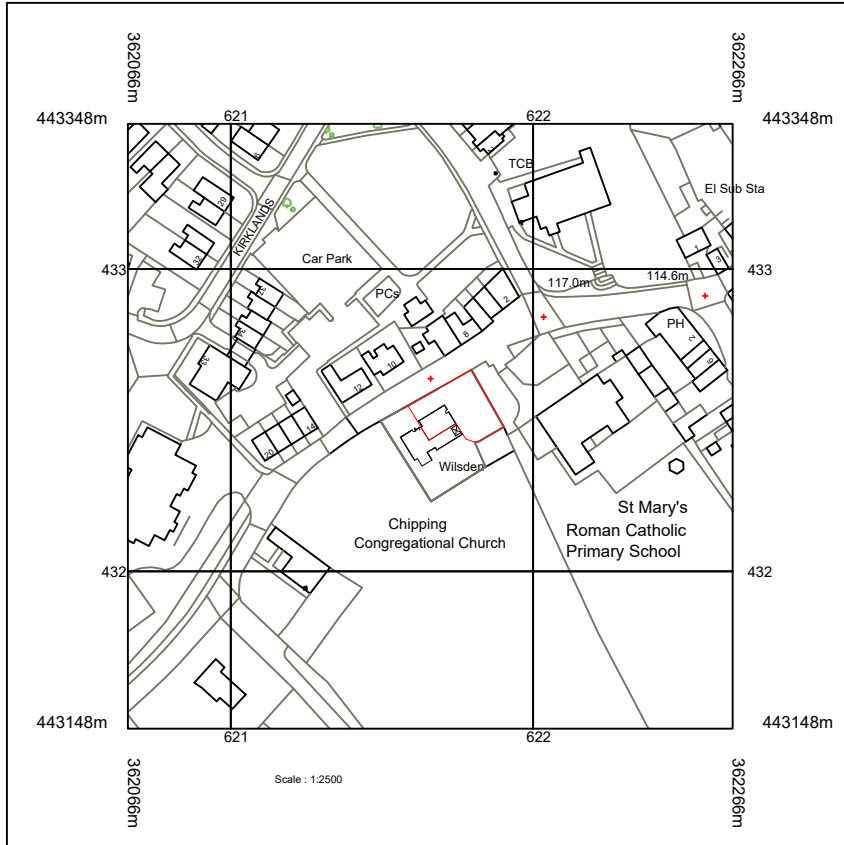

Stanfords VectorMap

SCALE 1:2500

CHIPPING FARM SHOP WILSDEN
GARSTANG ROAD
CHIPPING
LANCASHIRE
PR3 2QH

● Crown copyright and database rights 2022 OS 100035409

Reproduction in whole or in part is prohibited
without the permission of Ordnance Survey.