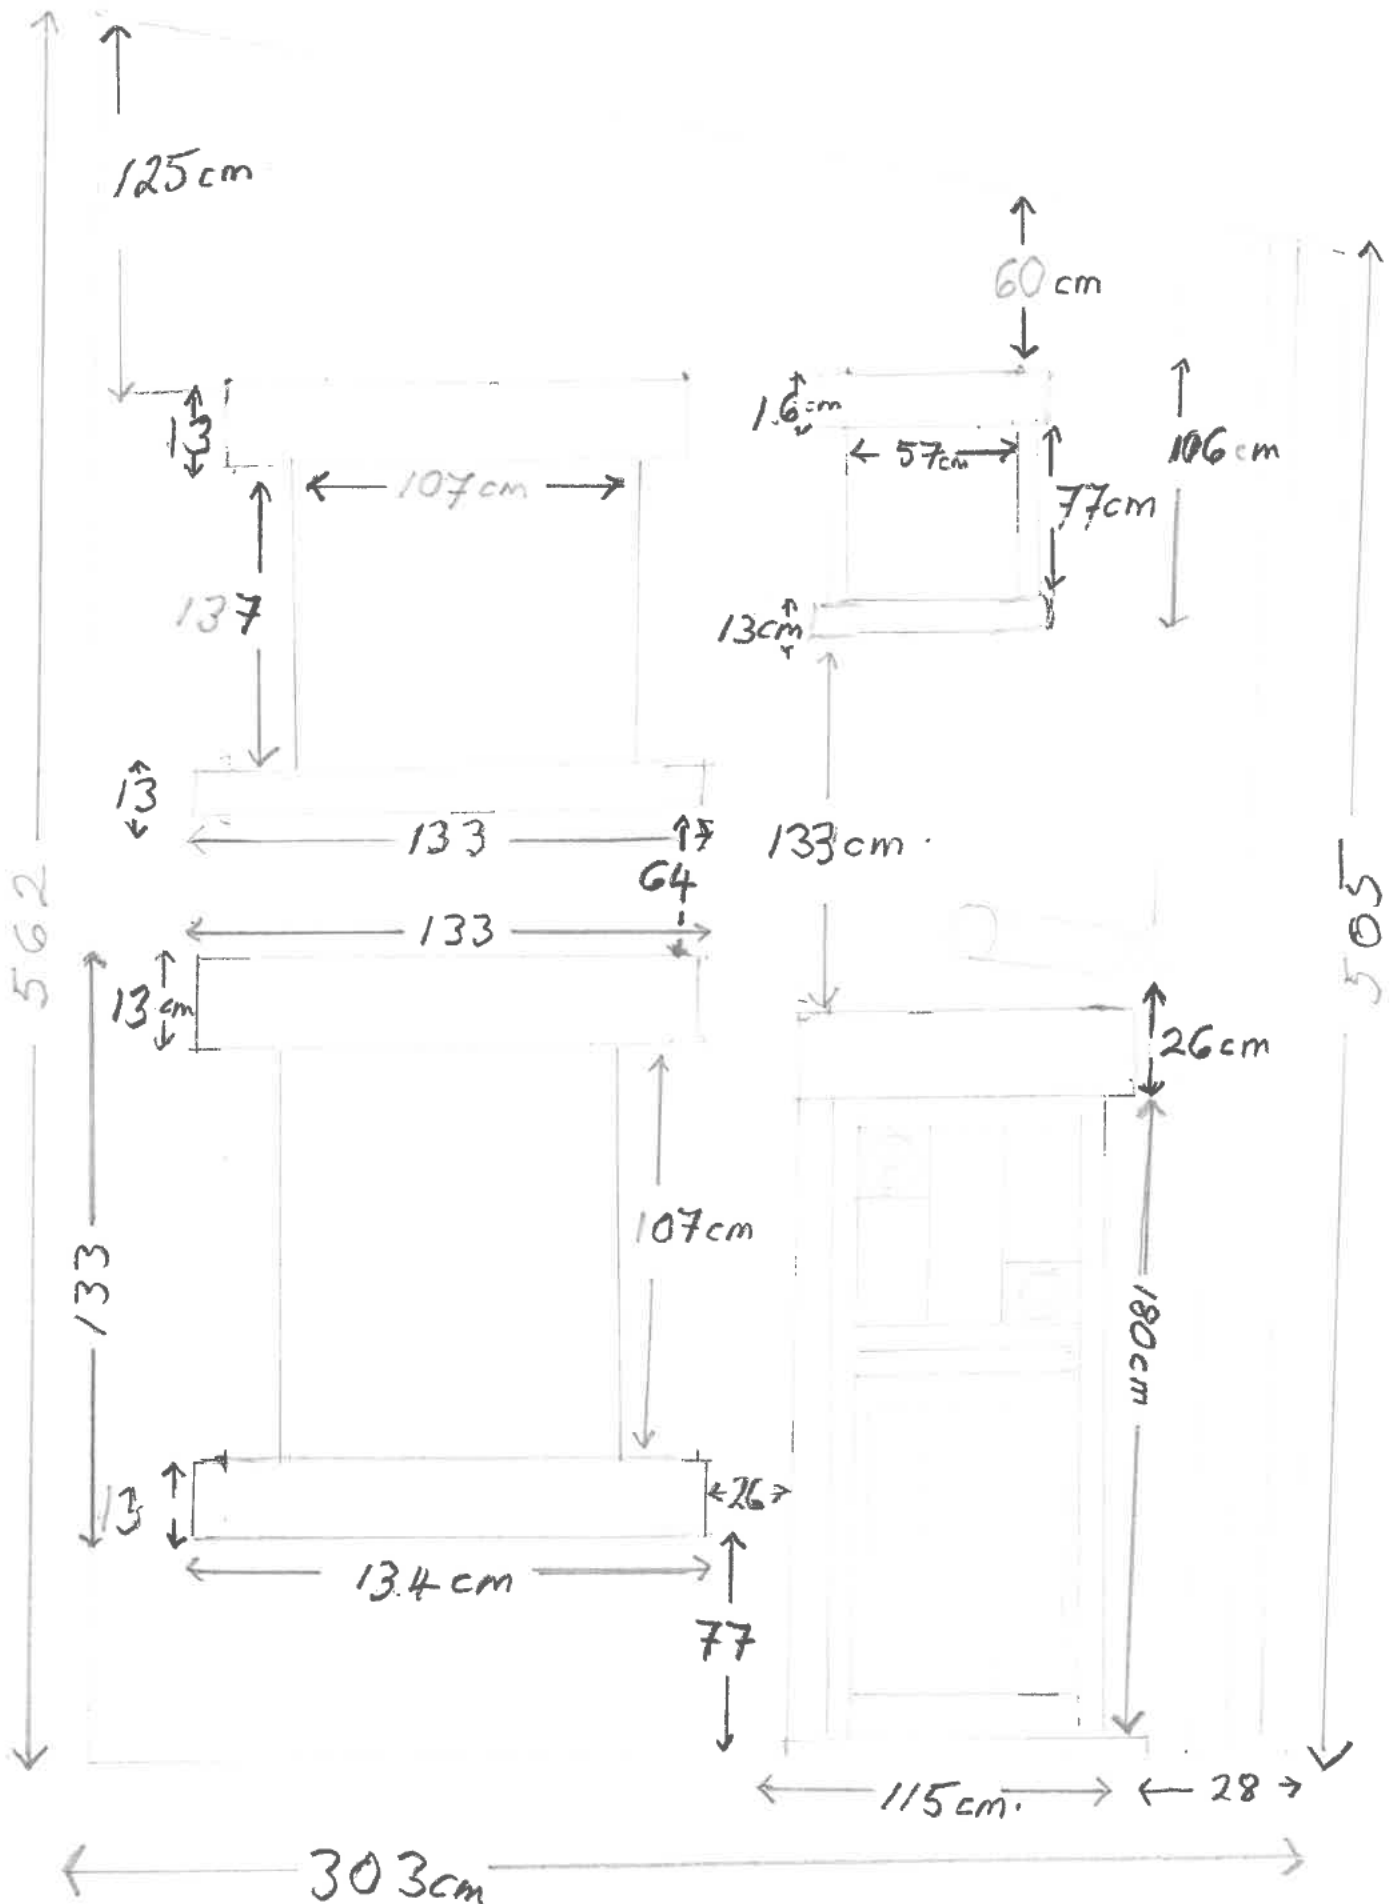

Scale drawing of front and rear

10 Talbot Street
Chipping PR3 2QE

FRONT
FACIA

REAR
FACIA

Scale 1:100

REAR VIEW

10 TALBOT ST

PR3 2QE

31/2022/0714

2/9/2022

FRONT VIEW
10 TALBOT ST
PR3 2 QE

3120221 0714
21912022