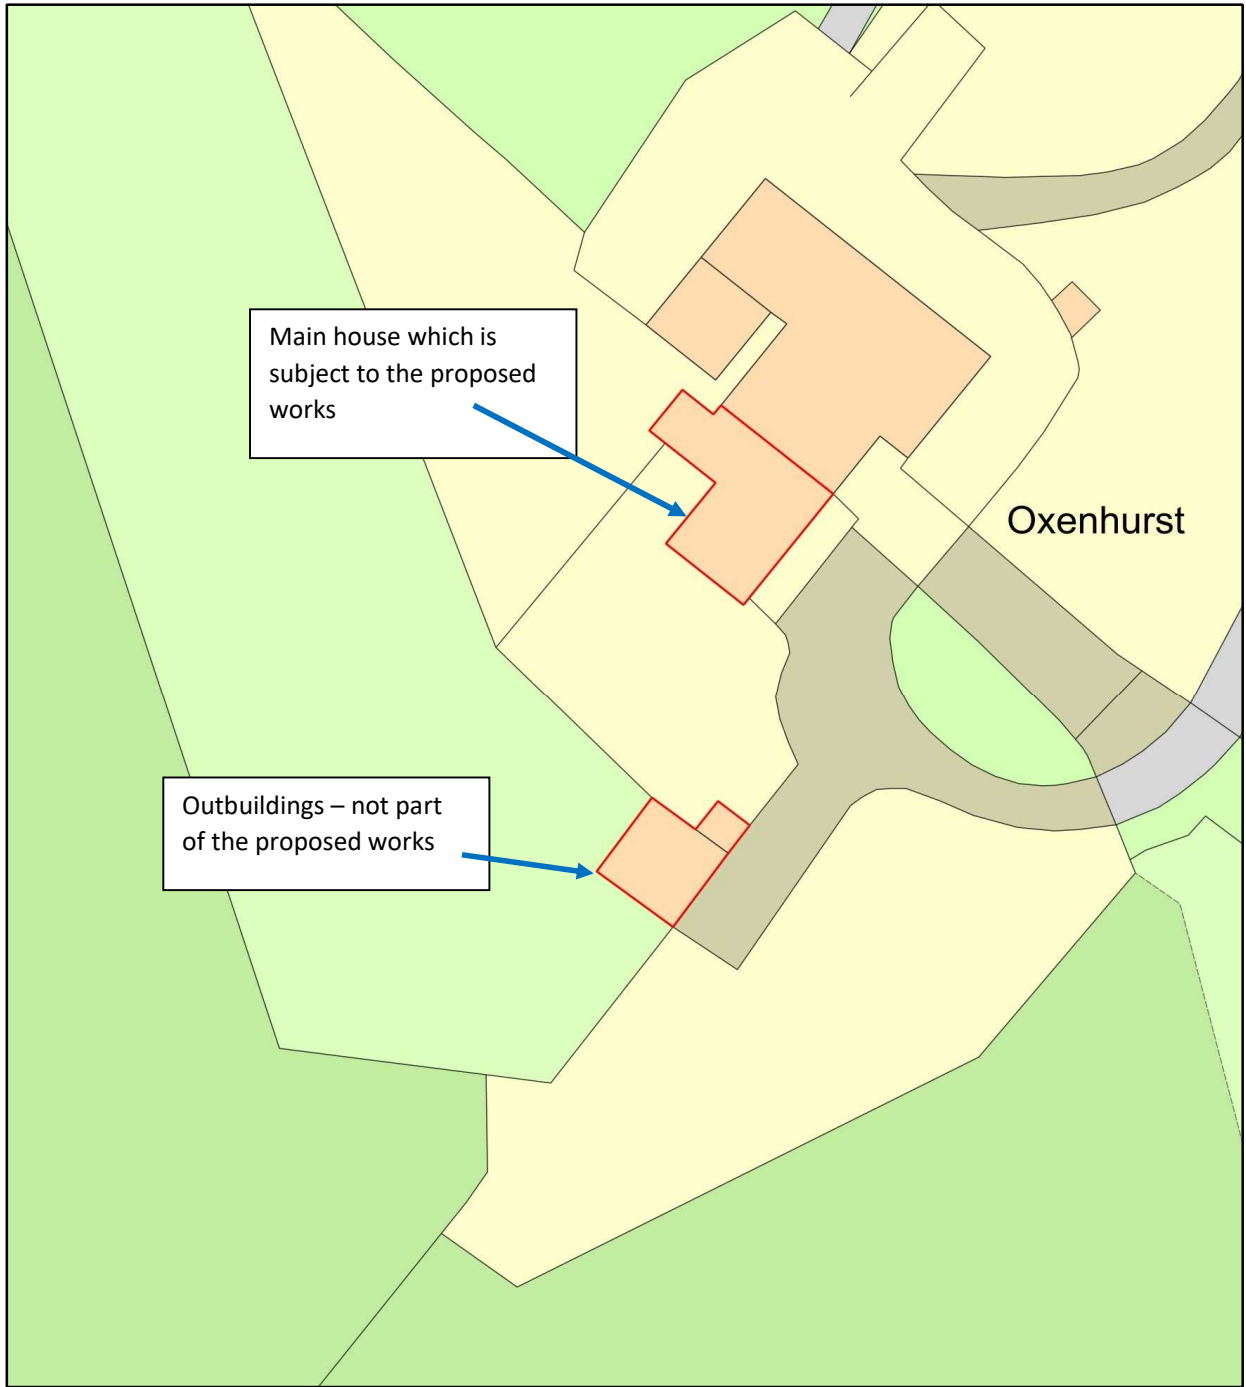

Oxenhurst Farm Site Plan with property outlined, including outbuildings

Plan Produced for: Mrs Marilyn Shorrocks

Date Produced: 14 Nov 2022

Plan Reference Number: TQRQM22318101703179

Scale: 1:500 @ A4