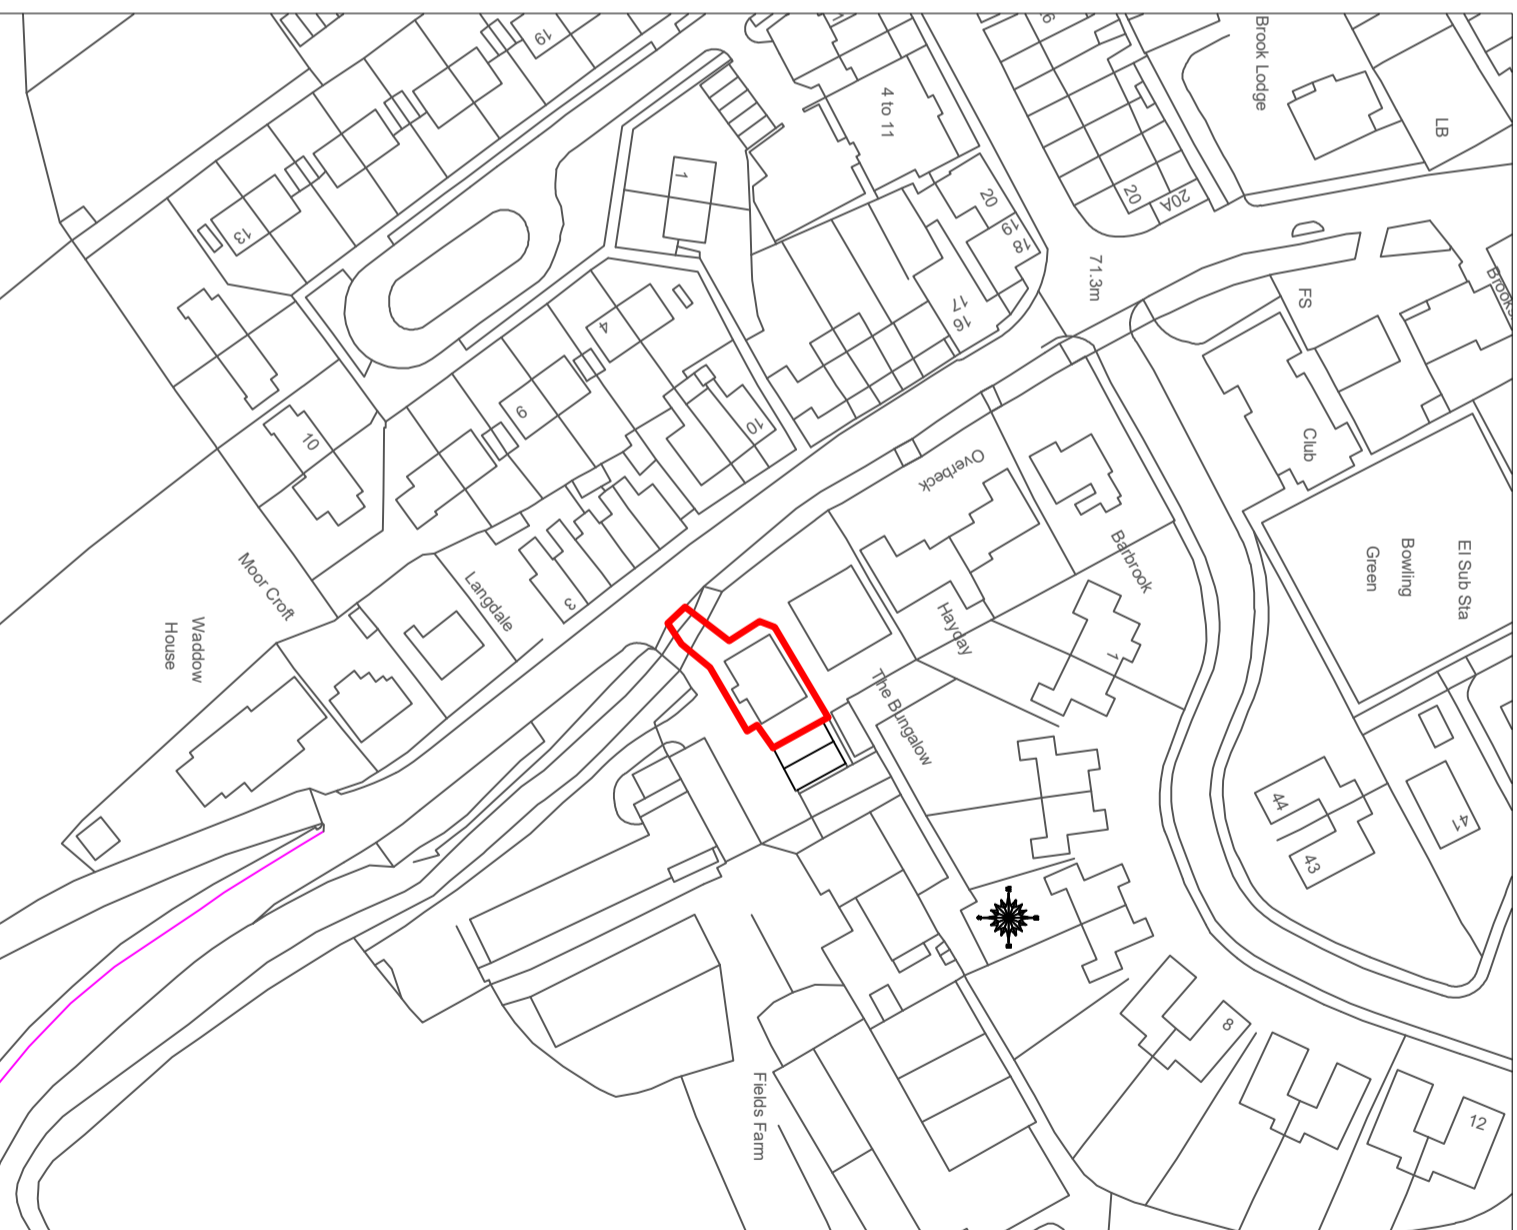

Block Plan 1:500

Location Plan 1:1250

Project Address	
Fields Farm Clitheroe Road Waddington BB7 3HH	
Block & Location Plan	
Date	Sheet
18.06.21	1
Scale	
1:500-1:1250	