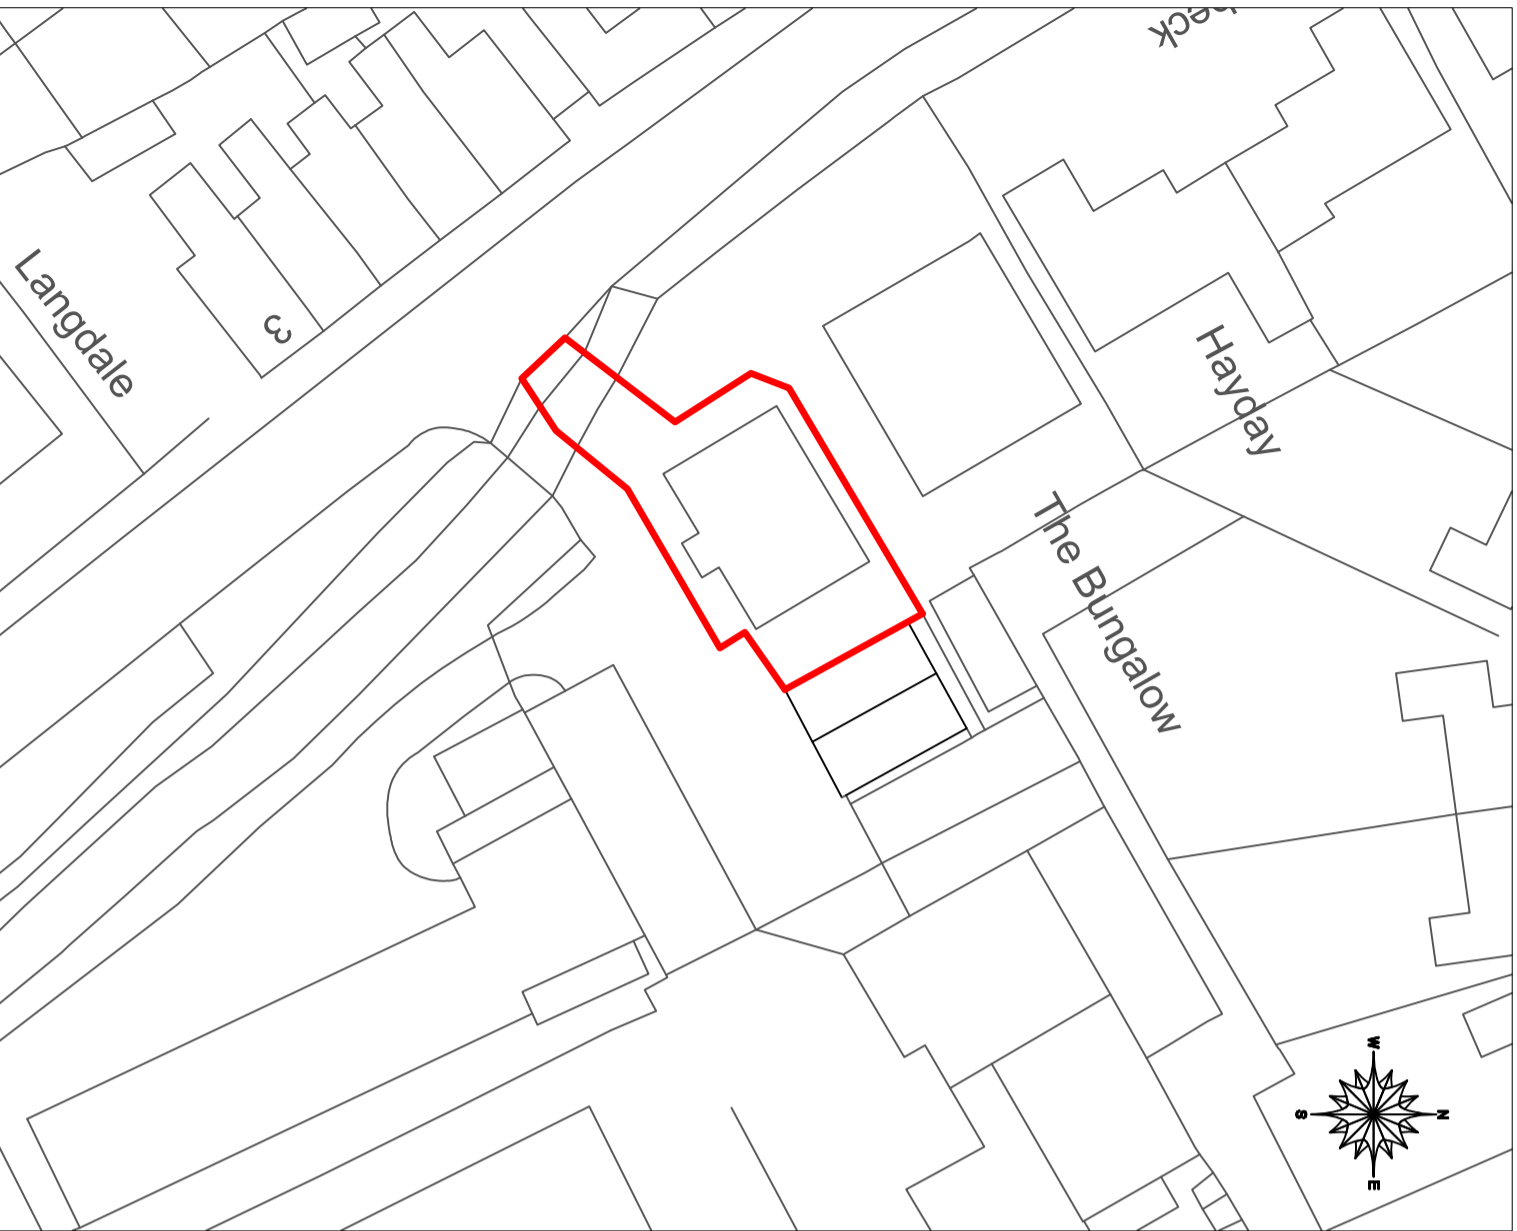

Block Plan 1:500

Location Plan 1:1250

Project Address	
Fields Farm Clitheroe Road Waddington BB7 3HH	
Block & Location Plan	
Date	Sheet
18.06.21	1
Scale	
1:500-1:1250	