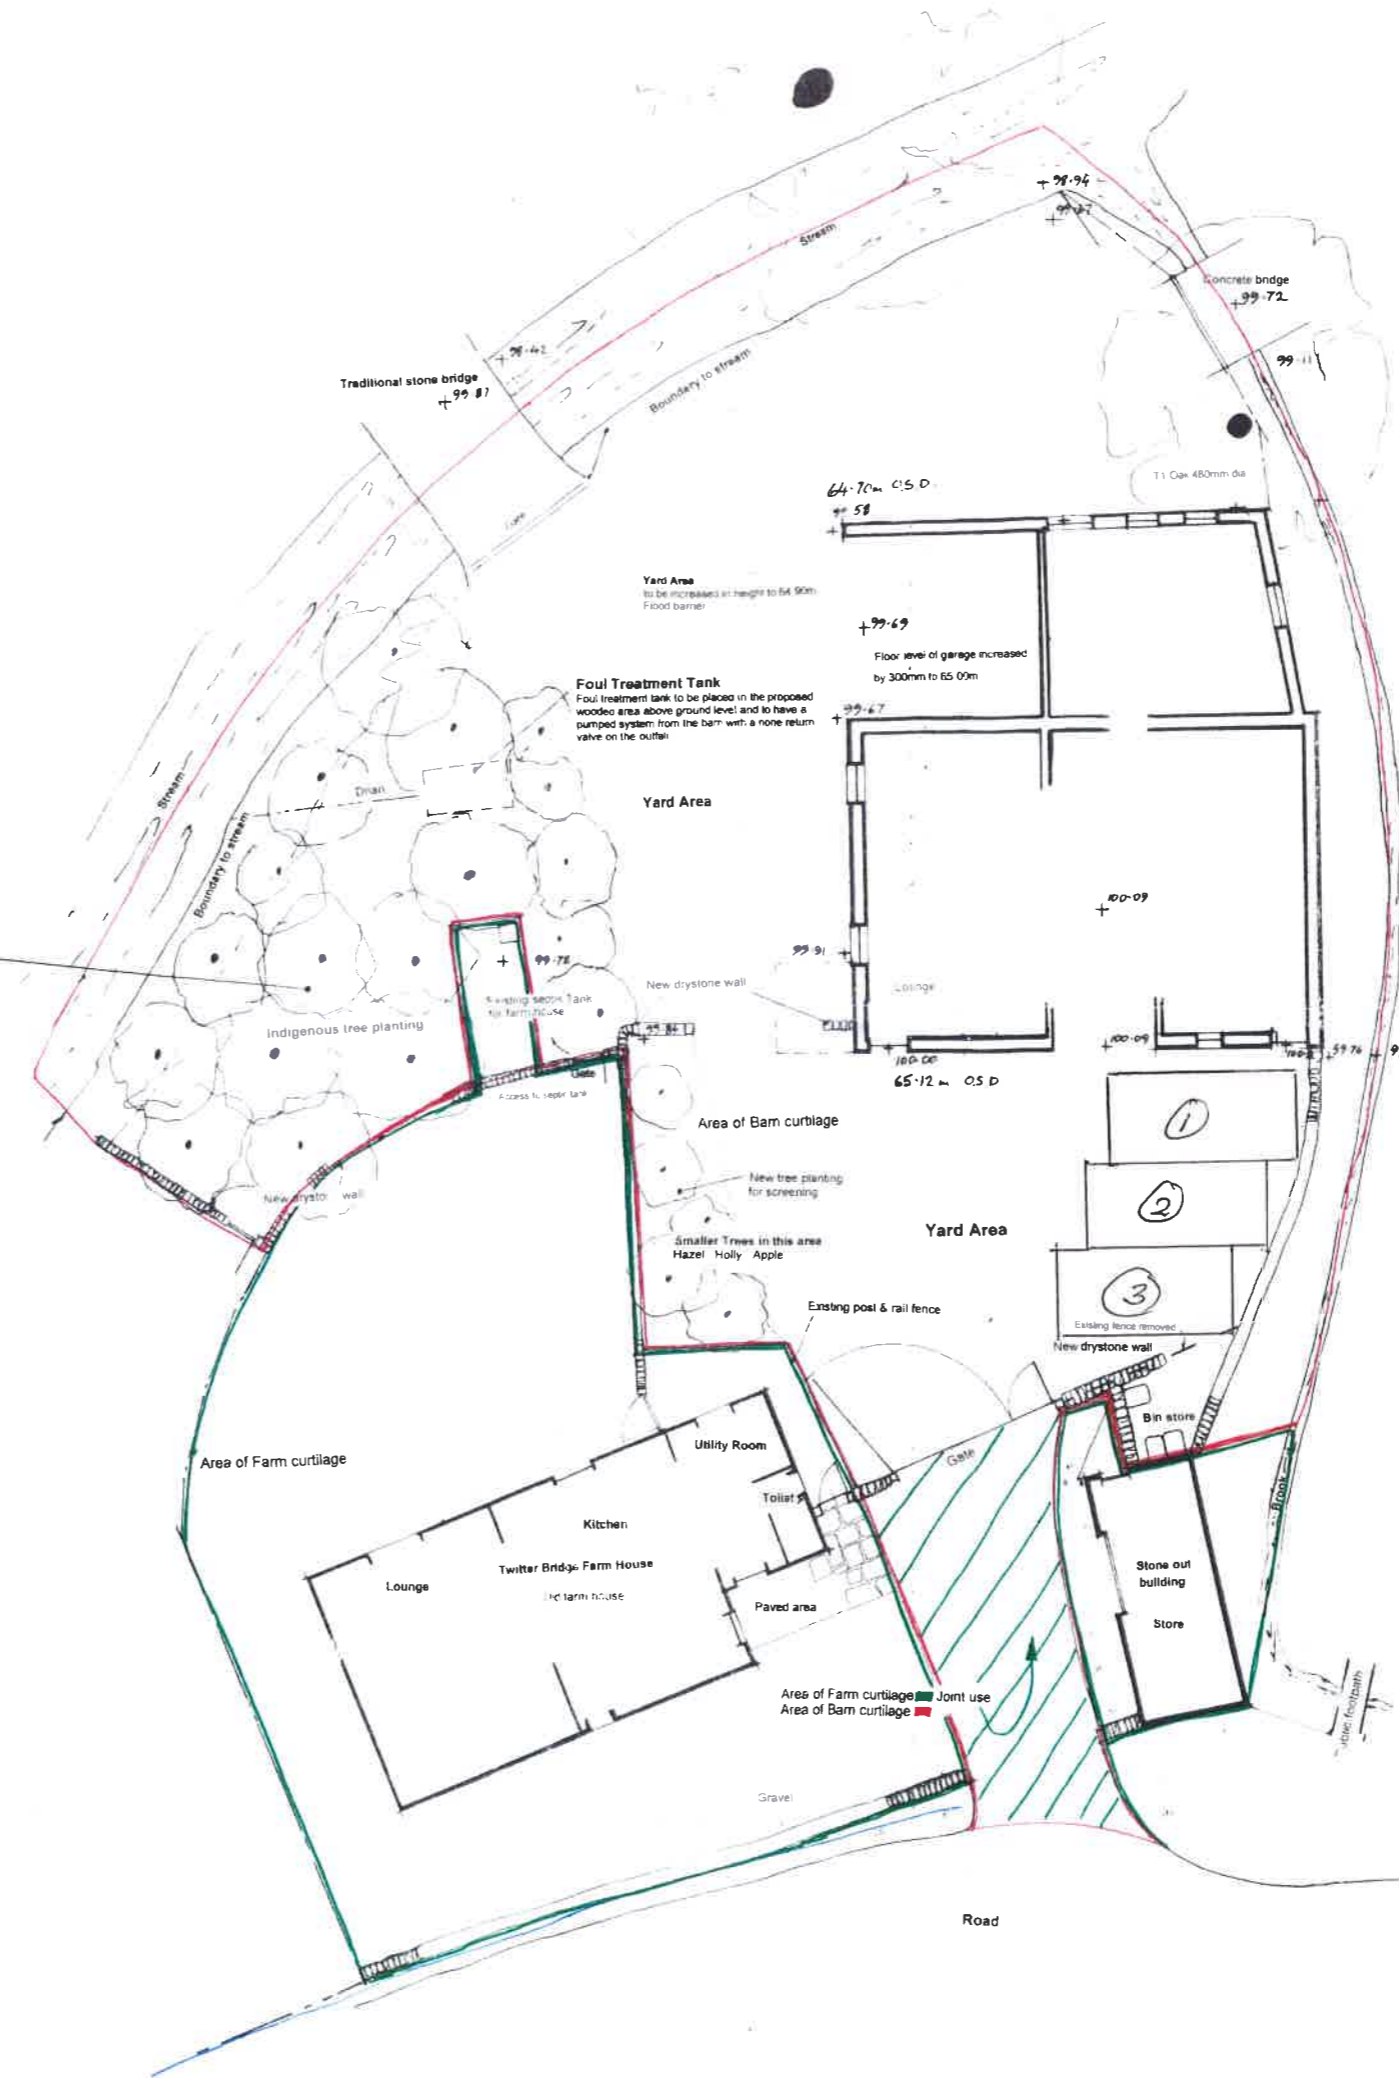

Trees
Silver Birch
Holly
Rowan

Betula pendula
Ilex aquifolium
Sorbus aucuparia

Avalon RTP
Chartered Town Planning
Planning - Architectural Design - Building Regulations
Surveying
Reesley Business Centre, Reesley Road, Burnley, Lancashire
BB10 2TY
Phone: 01282 834834
Email: team@avalontownplanning.co.uk
dave@avalontownplanning.co.uk

Site: Twitter Bridge Barn Twitter Lane Waddington Clitheroe BB7 3LG	
Client:	
Date: 21.07.22	Scale: 1:100 @ A1
Project No: TBB/C: Dwg 03	Drawn: BS
Amendments:	