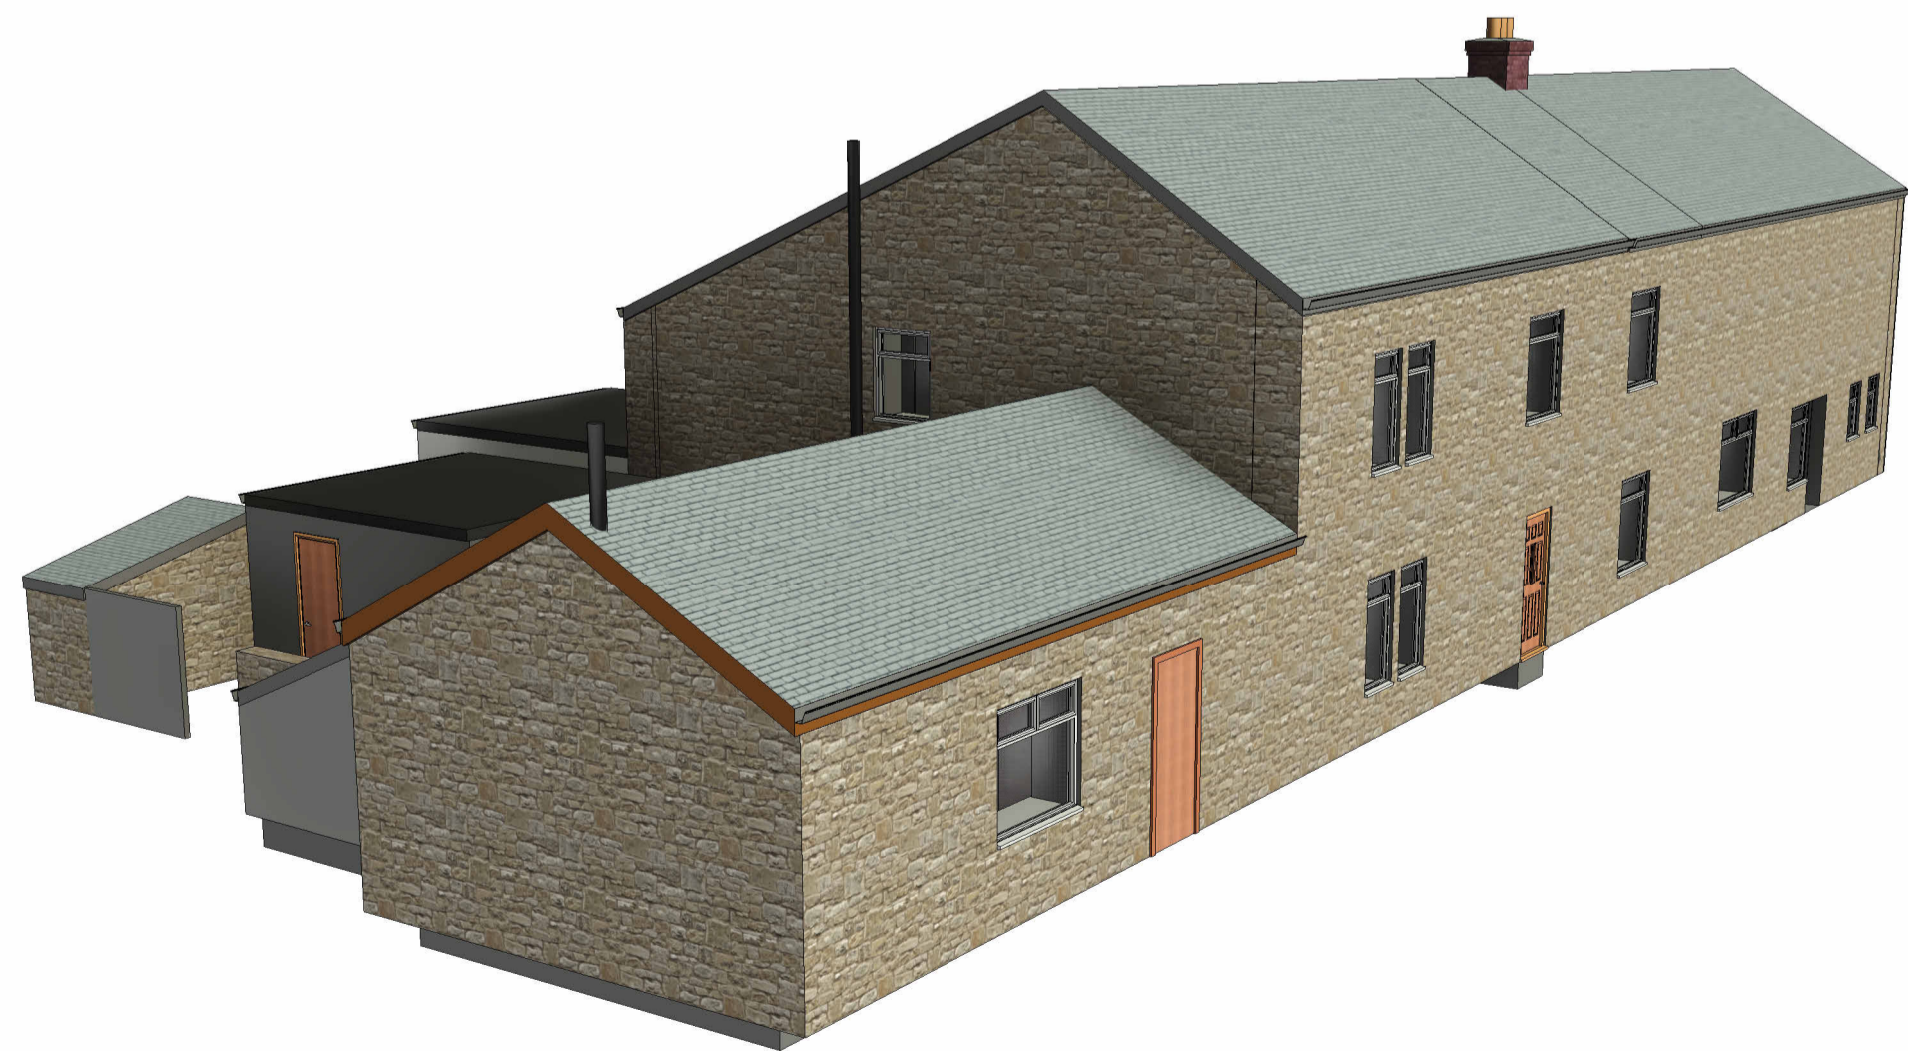

1 3D View 1

2 3D View 2

3 3D View 3

4 3D View 4

Peter Hitchen  
Architects

Marathon House  
The Sidings Business Park  
Whalley, BB7 9SE

01254 823 885

www.peterhitchenarchitects.co.uk

NOTES:

No.	Description	Date

CLIENT: Fortis Hospitality Solutions  
The Black Bull  
Old Langho Road  
Old Langho  
Blackburn  
BB6 8AW

PROJECT: PROPOSED DEMOLITIONS  
AND CONSTRUCTION OF A  
SINGLE STOREY KITCHEN  
EXTENSION

SHEET: EXISTING 3D VISUALS

Project number PHA/886

Date 24/11/23

Drawn by LW

Checked by PH

A5.1

Scale

Sheet size A1