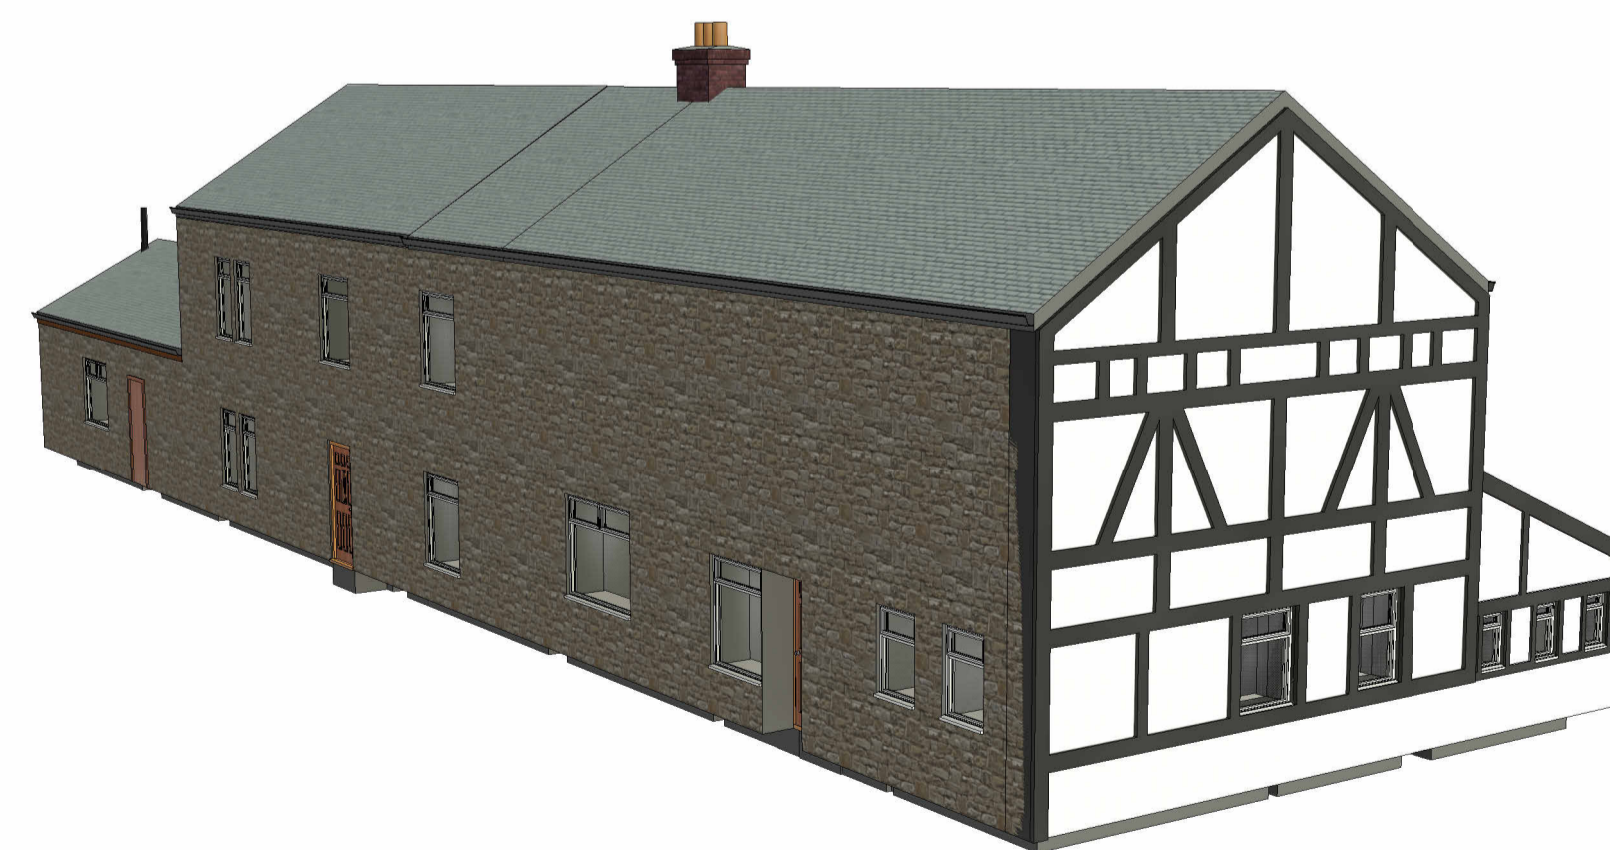

1 3D View 1

2 3D View 2

3 3D View 3

4 3D View 4

Peter Hitchen  
Architects

Marathon House  
The Sidings Business Park  
Whalley, BB7 9SE

01254 823 885

www.peterhitchenarchitects.co.uk

NOTES:

No.	Description	Date

CLIENT: Fortis Hospitality Solutions  
The Black Bull  
Old Langho Road  
Old Langho  
Blackburn  
BB6 8AW

PROJECT: PROPOSED DEMOLITIONS  
AND CONSTRUCTION OF A  
SINGLE STOREY KITCHEN  
EXTENSION

SHEET: EXISTING 3D VISUALS

Project number PHA/886

Date 24/11/23

Drawn by LW

Checked by PH

A5.1

Scale

Sheet size A1