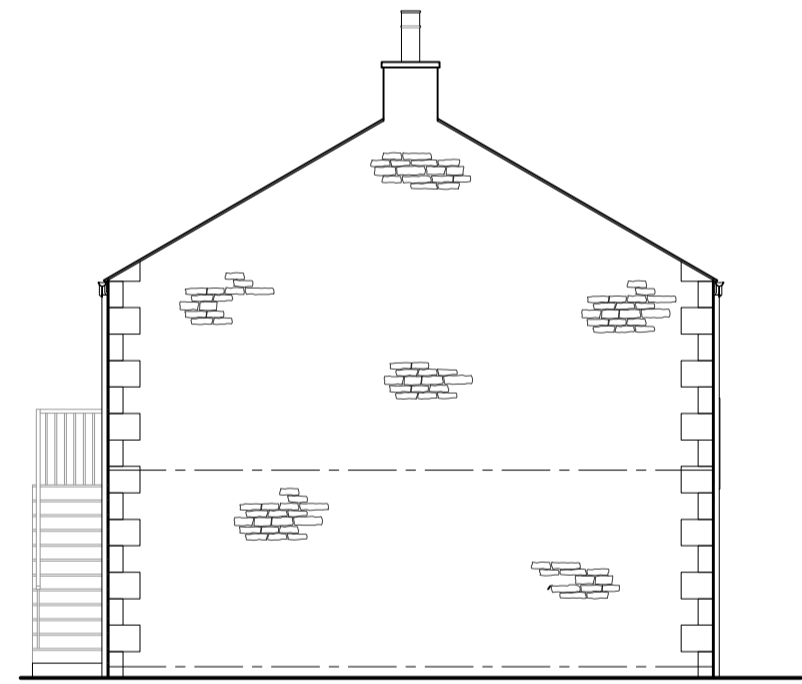

GROUND FLOOR PLAN

NORTH WEST ELEVATION

NORTH EAST ELEVATION

FIRST FLOOR PLAN

SOUTH EAST ELEVATION

SOUTH WEST ELEVATION

Client
K3 Developments Limited

Job Title
Duke Of York
Grindleton

Drawing Title
New Accommodation
Proposed Plans and Elevations

Scale
1:100 @ A1

Date
Sept 2022

Drawn
RS

spa
ARCHITECTS

SUNDERLAND PEACOCK & ASSOCIATES LTD.
HAZELBINE, PEACOCK ROAD, CLITHEROE
LANCASHIRE, BB9 2AG
T 01200 423178 F 01200 423228
E info@sunderlandpeacock.com
www.sunderlandpeacock.com