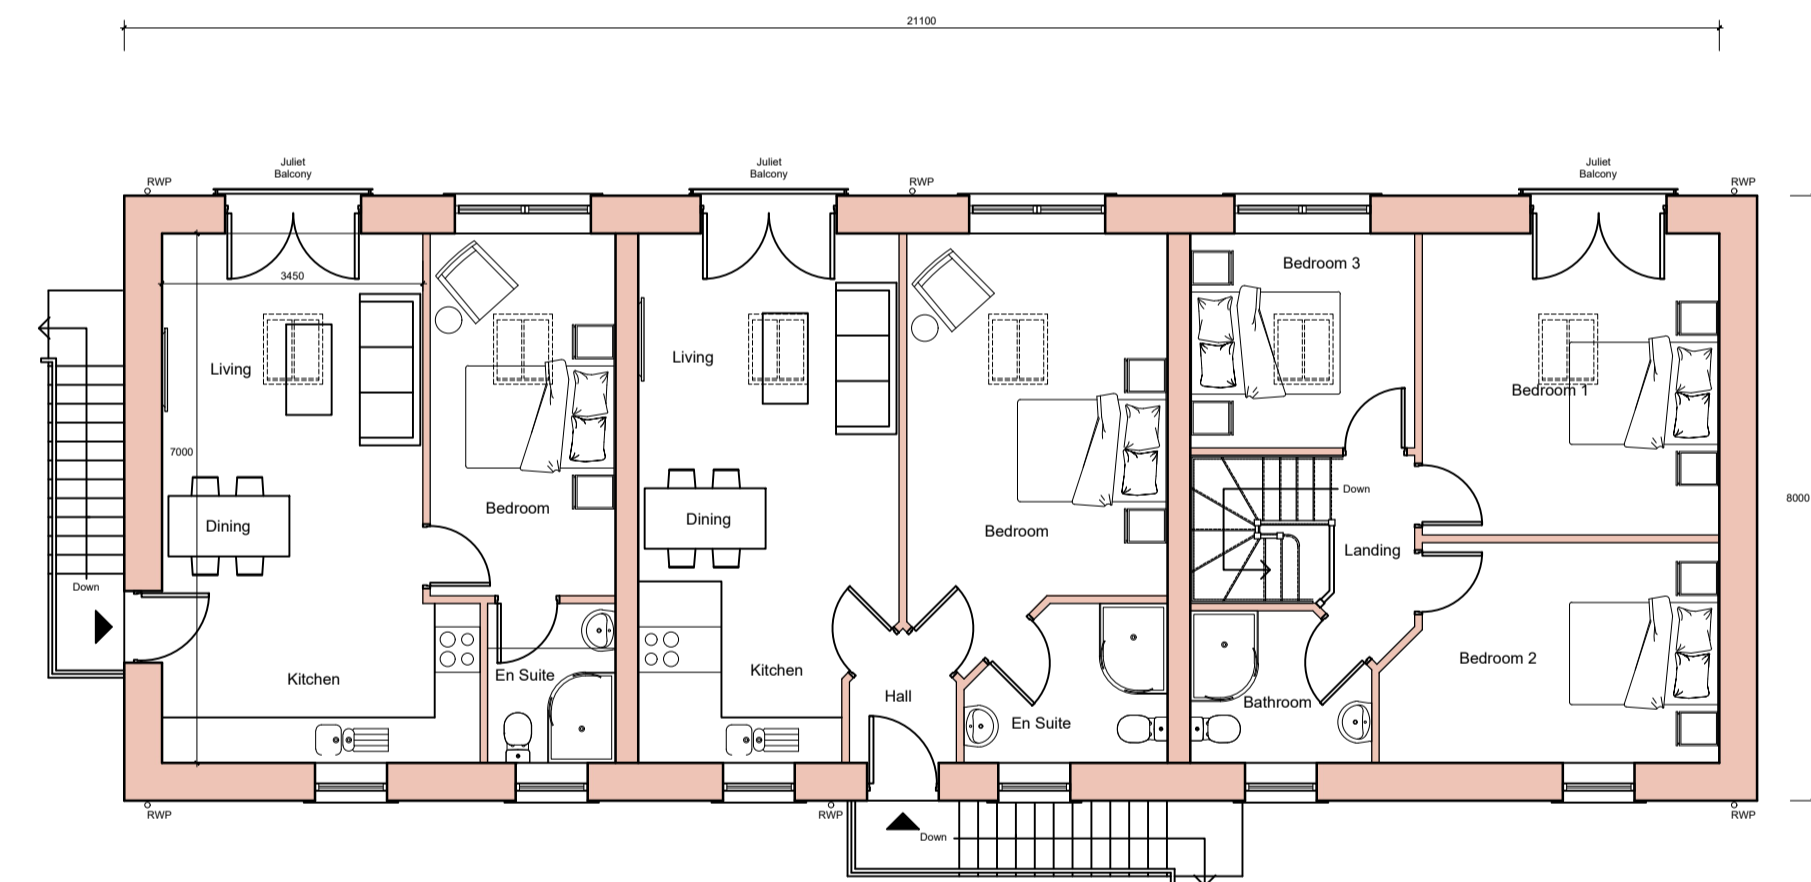

GROUND FLOOR PLAN

NORTH WEST ELEVATION

NORTH EAST ELEVATION

FIRST FLOOR PLAN

SOUTH EAST ELEVATION

SOUTH WEST ELEVATION

Client
K3 Developments Limited

Job Title
Duke Of York
Grindleton

Drawing Title
New Accommodation
Proposed Plans and Elevations

Scale
1:100 @ A1

Date
Sept 2022

Drawn
RS

spa
ARCHITECTS

SUNDERLAND PEACOCK & ASSOCIATES LTD.
HAZELBINE, PEACOCK ROAD, CLITHEROE
LANCASHIRE, BB9 2AG
T 01200 423178 F 01200 423228
E info@sunderlandpeacock.com
www.sunderlandpeacock.com