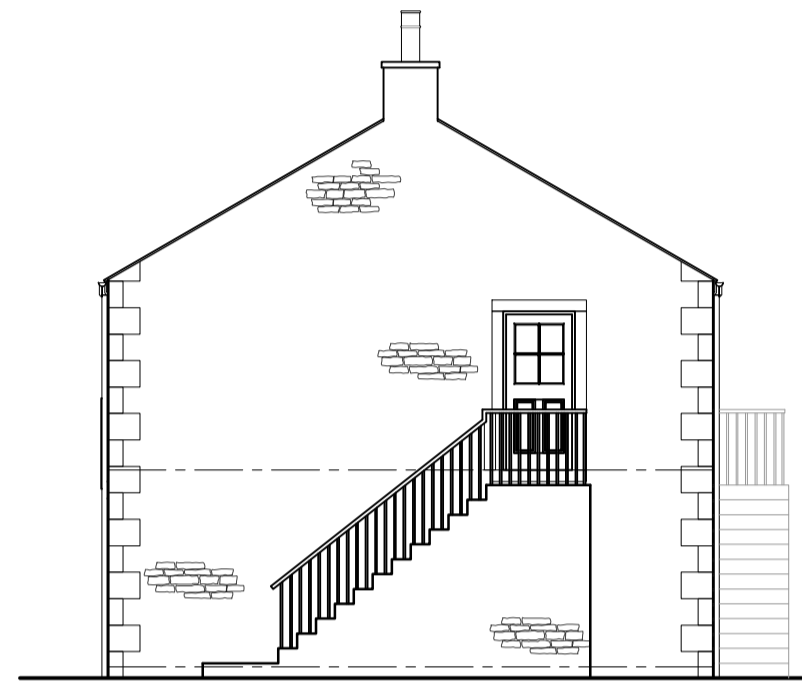

GROUND FLOOR PLAN

NORTH WEST ELEVATION

NORTH EAST ELEVATION

FIRST FLOOR PLAN

SOUTH EAST ELEVATION

SOUTH WEST ELEVATION

Client
K3 Developments Limited

Job Title
Duke Of York
Grindleton

Drawing Title
New Accommodation
Proposed Plans and Elevations

Scale
1:100 @ A1

Date
Sept 2022

Drawn
RS

spa
ARCHITECTS

SUNDERLAND PEACOCK & ASSOCIATES LTD.
HAZELBINE, PEACOCK ROAD, CLITHEROE
LANCASHIRE, BB9 2AG
T 01200 423178 F 01200 423228
E info@sunderlandpeacock.com
www.sunderlandpeacock.com