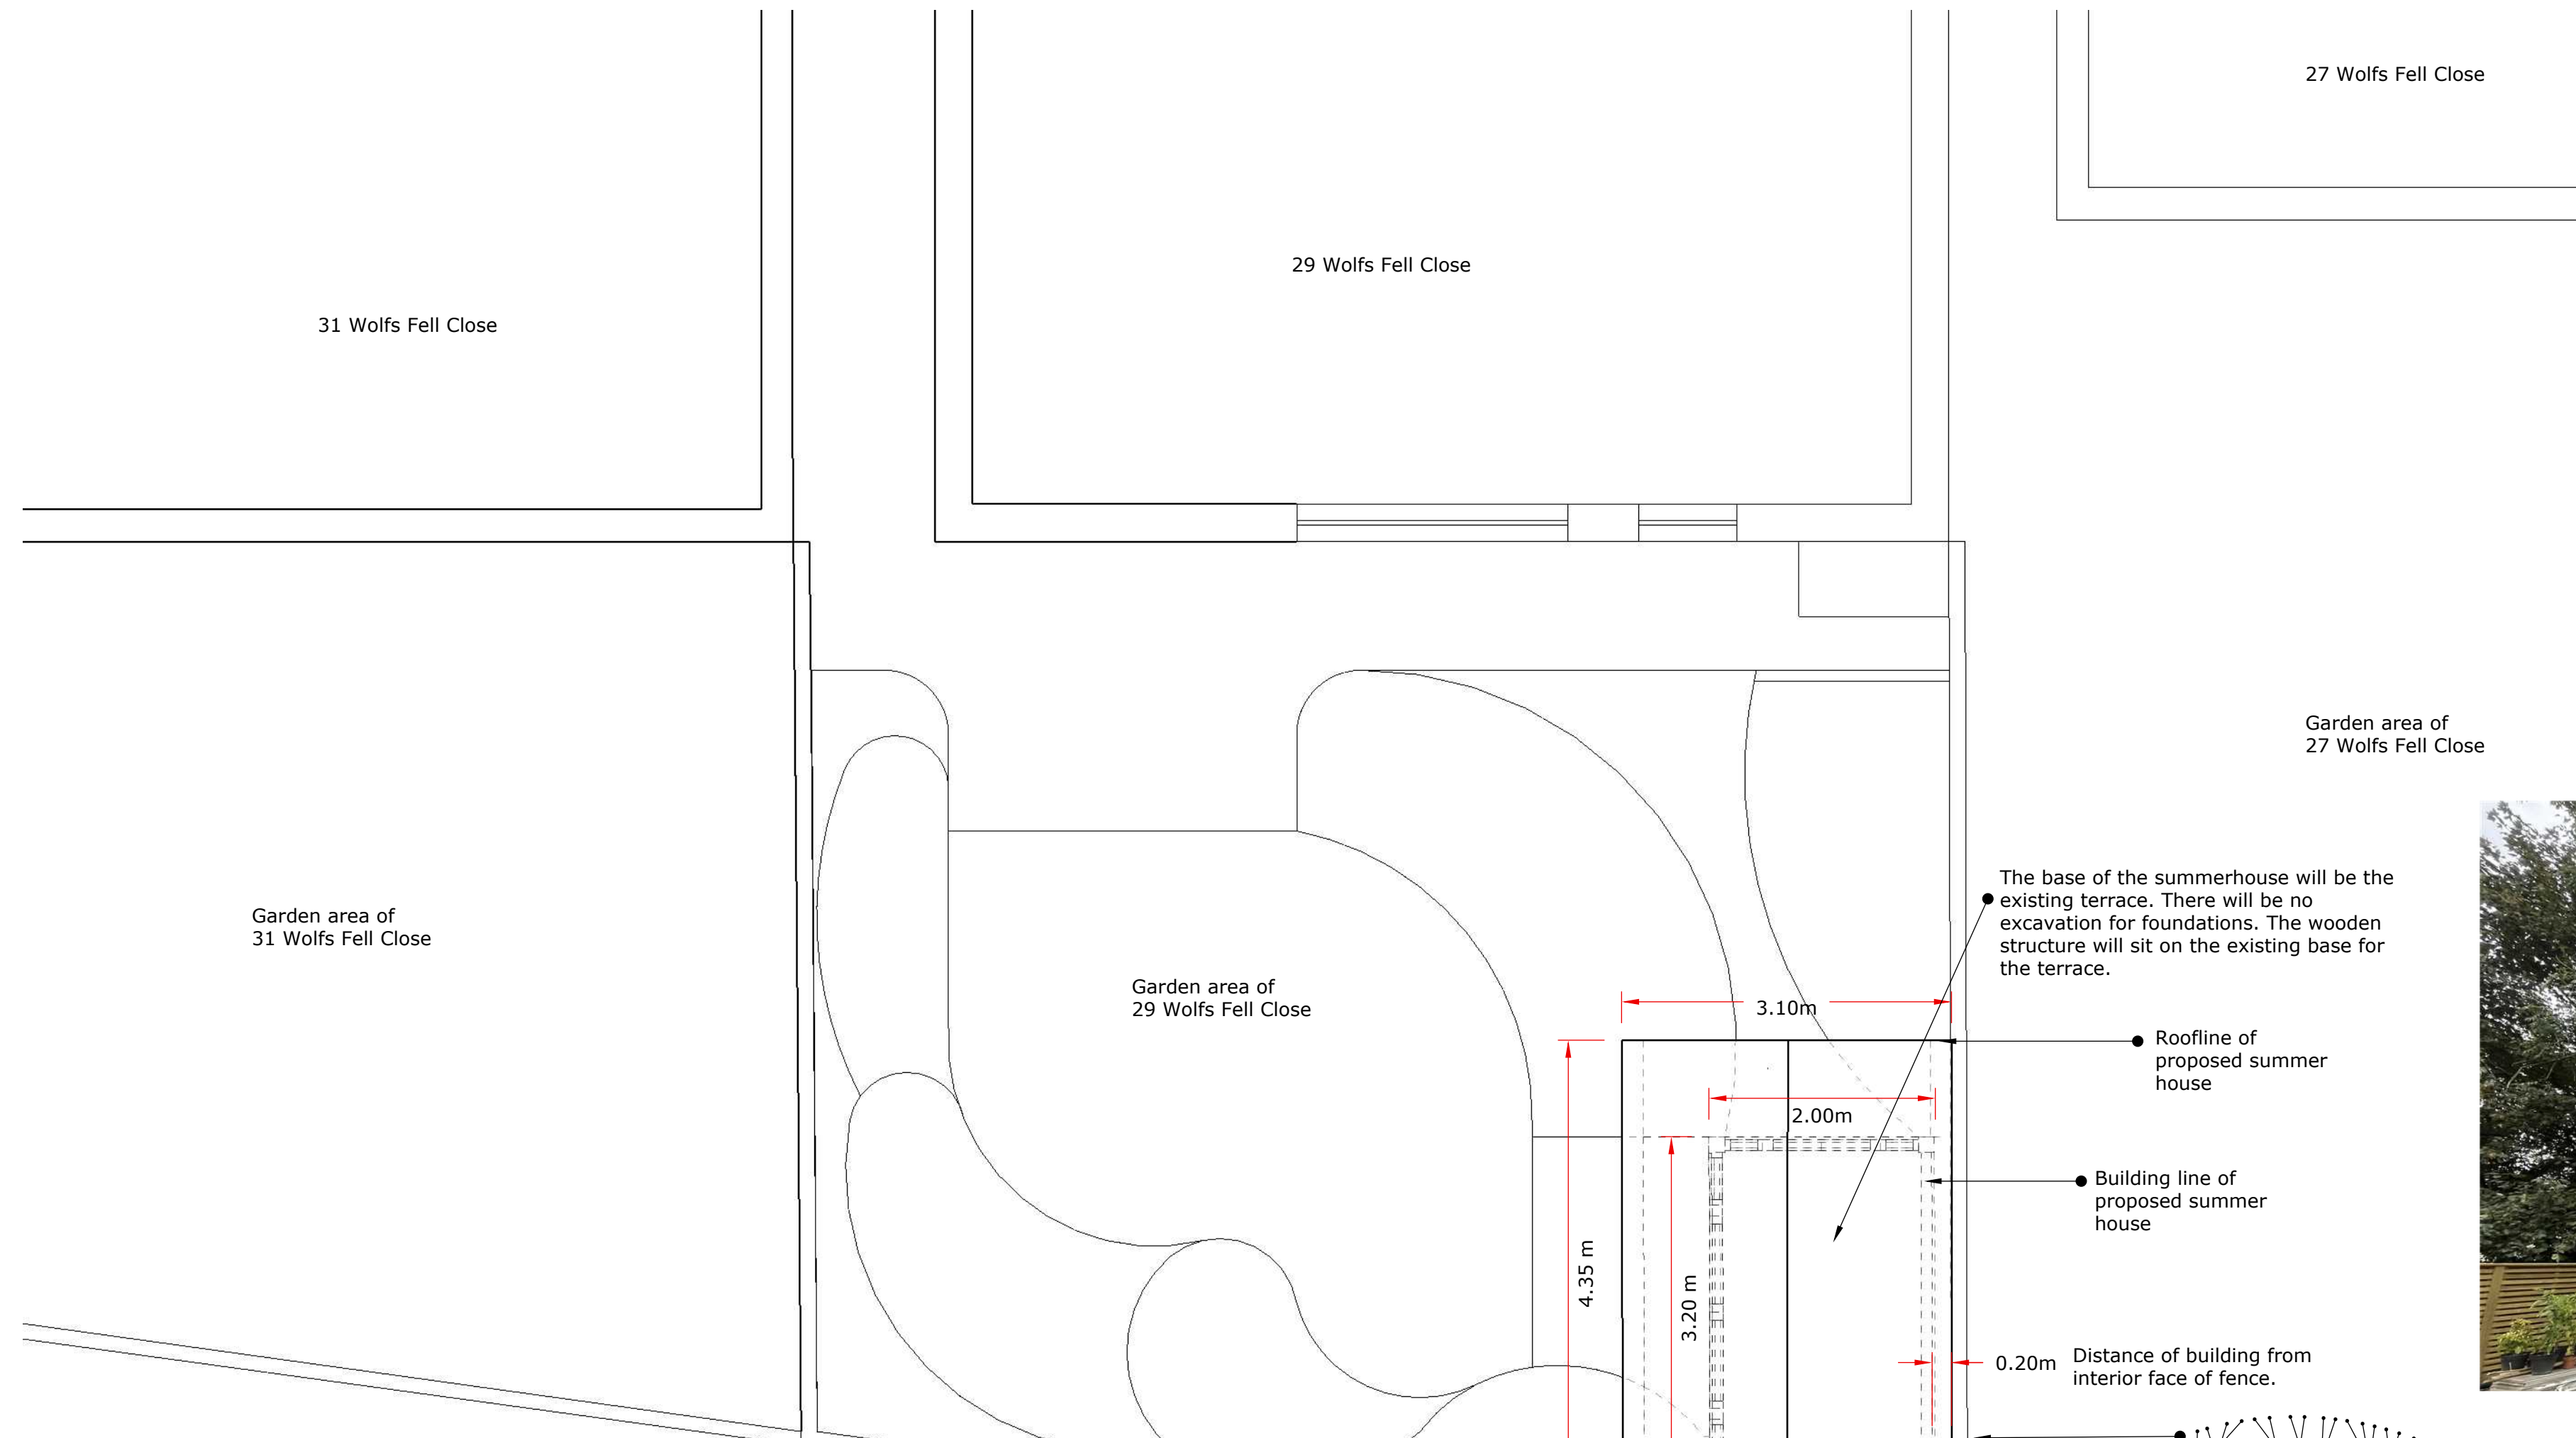

The ground drops at the back of the boundary fence. Therefore the root zones have not been disturbed during the Landscaping of the garden area

Measurements are approximate due to difficulty accessing the rear side of the fence

Prunus lusitanica  
View from the rear of the boundary fence

Crataegus monogyna  
View from the rear of the boundary fence

Footpath to rear yards of 36 to 38 Kirkfield

Fraxinus & sycamores  
View from the rear of the boundary fence

Ilex & Corylus  
View from the rear of the boundary fence

Scale 1:50