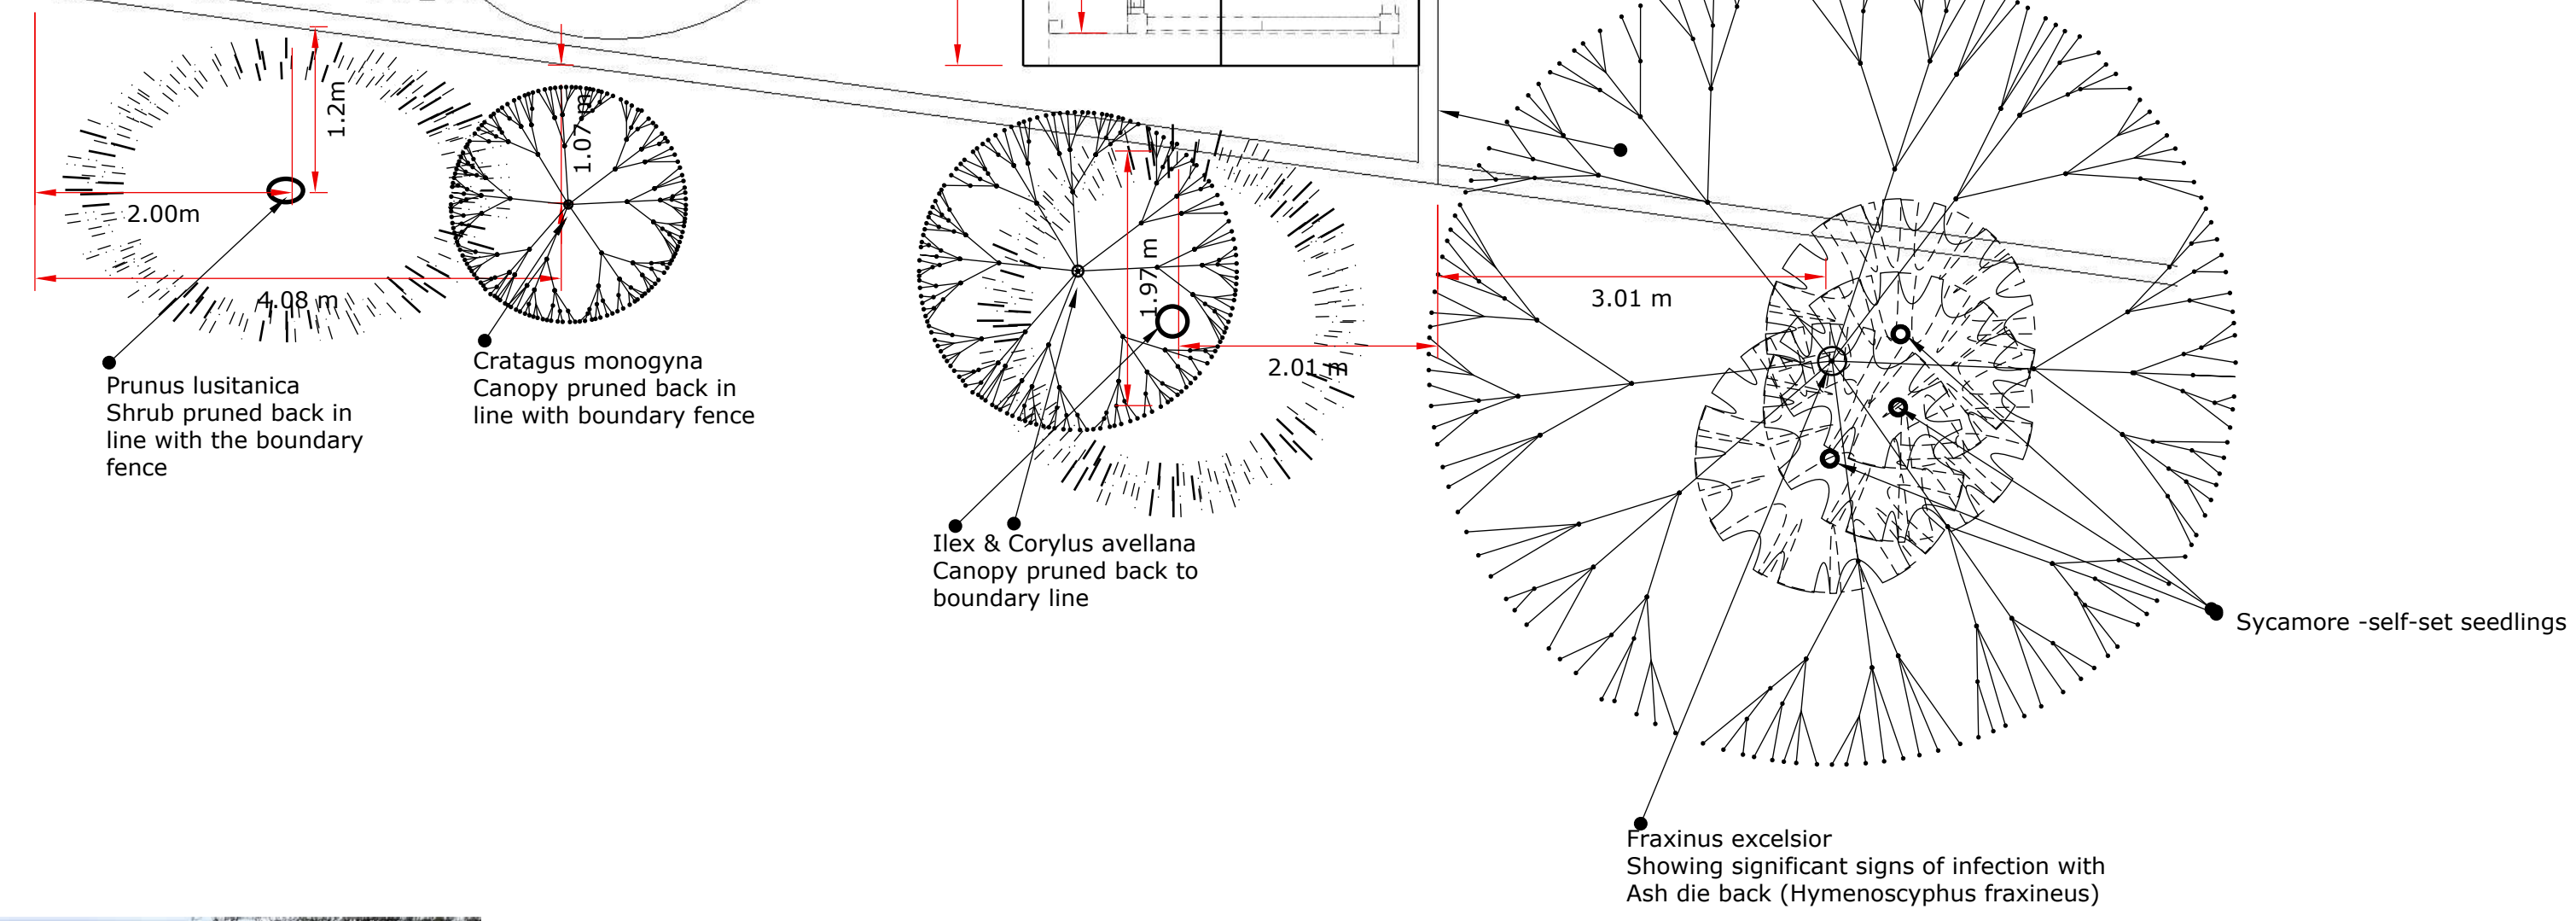

The ground drops at the back of the boundary fence. Therefore the root zones have not been disturbed during the Landscaping of the garden area

Measurements are approximate due to difficulty accessing the rear side of the fence

Prunus lusitanica  
View from the rear of the boundary fence

Crataegus monogyna  
View from the rear of the boundary fence

Footpath to rear yards of 36 to 38 Kirkfield

Fraxinus & sycamores  
View from the rear of the boundary fence

Ilex & Corylus  
View from the rear of the boundary fence

Scale 1:50