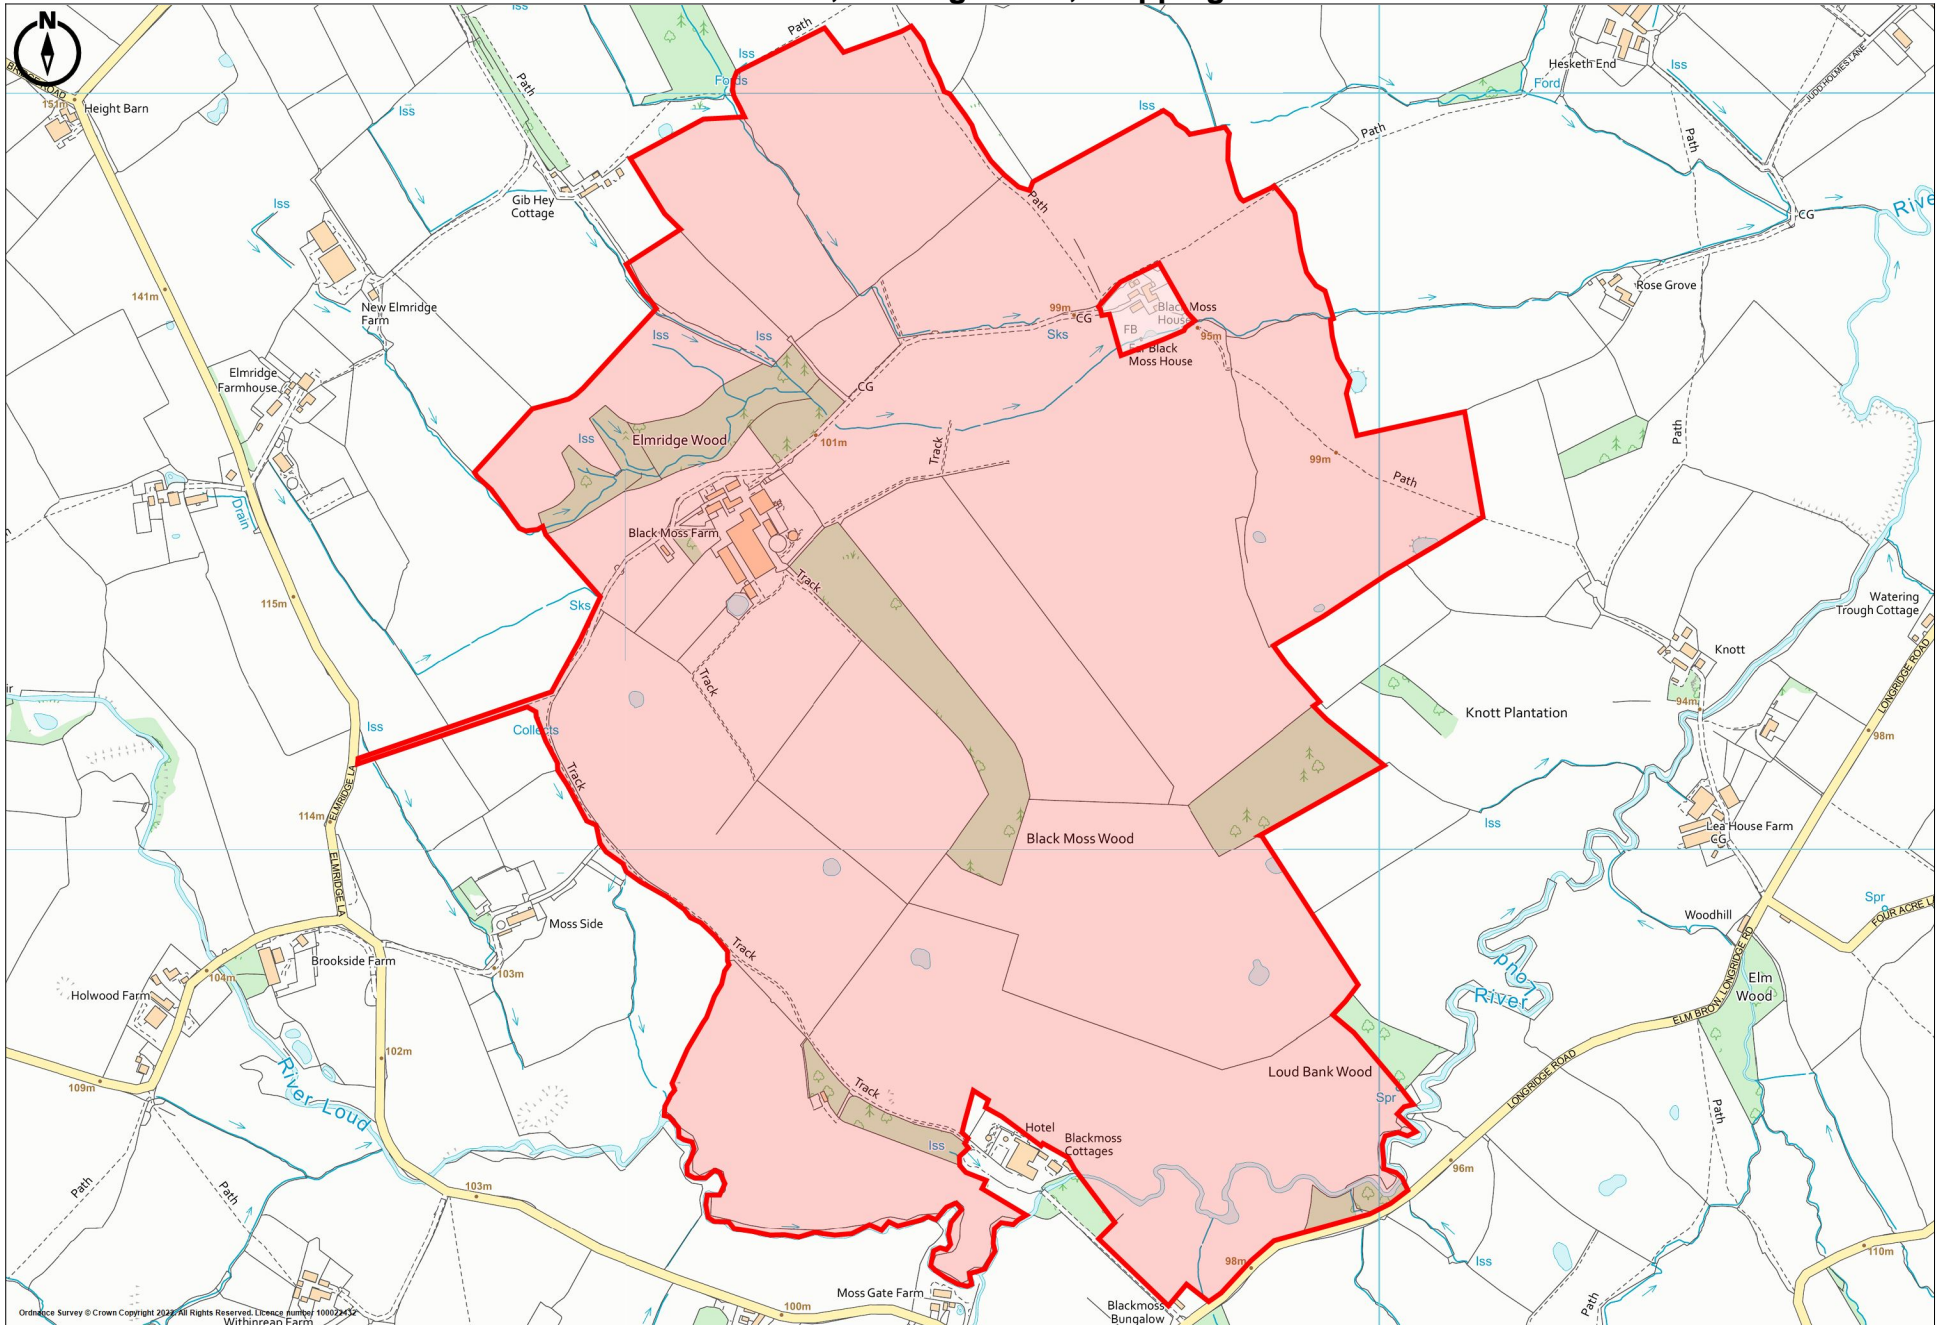

Blackmoss Farm, Elmridge Lane, Chipping PR3 2NY