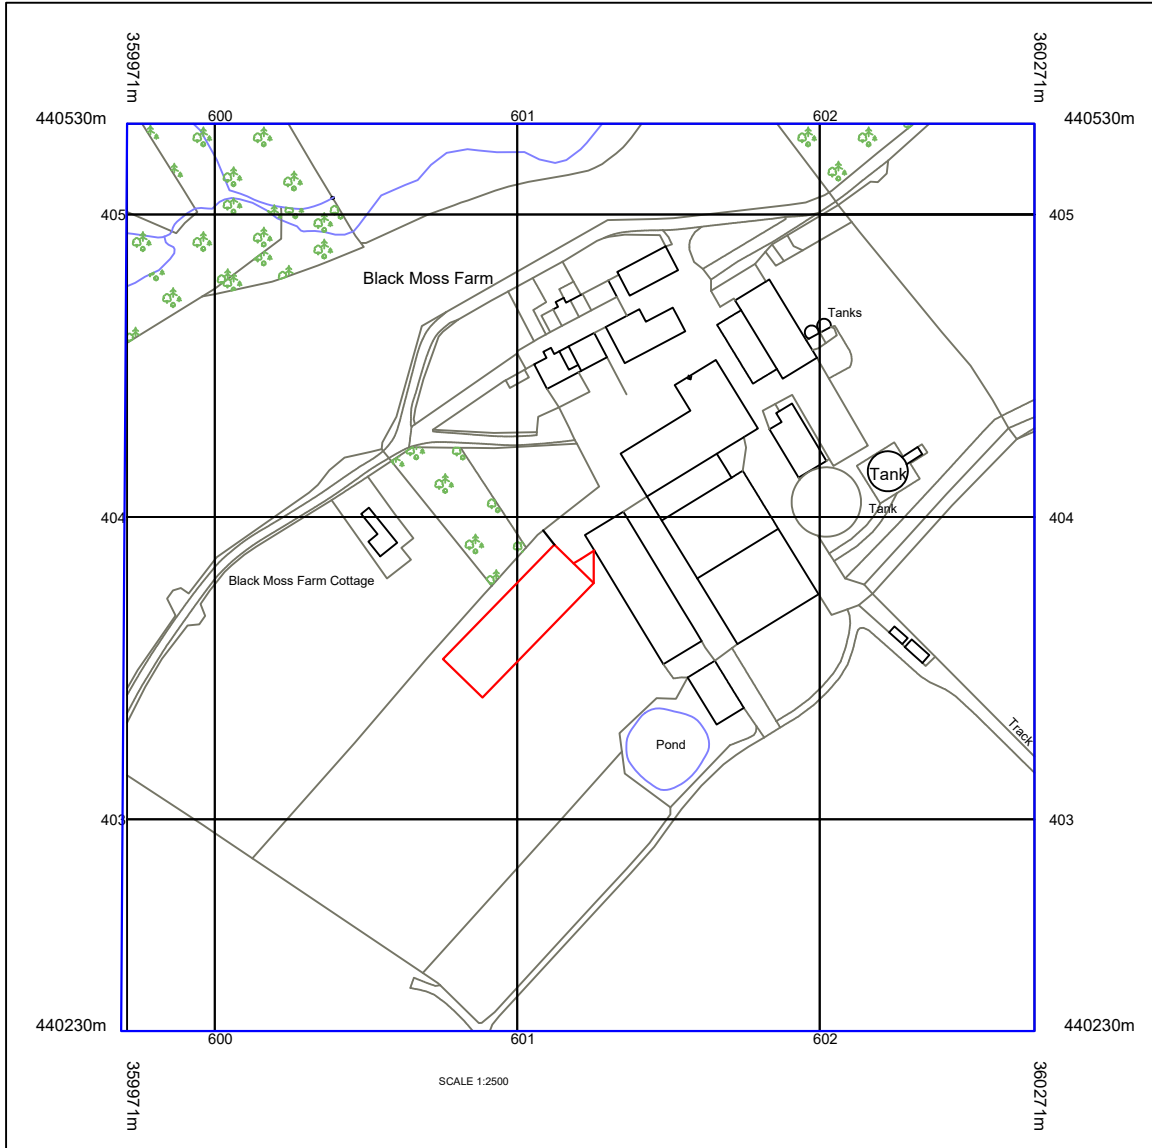

Stanfords VectorMap

© Crown copyright and database rights 2022 OS 100035409

Reproduction in whole or in part is prohibited
without the permission of Ordnance Survey.

CLIENT: MR W HORNBY
PROJECT: PRIOR NOTICE
APPLICATION FOR ONE NEW
AGRICULTURAL LIVESTOCK
BUILDING