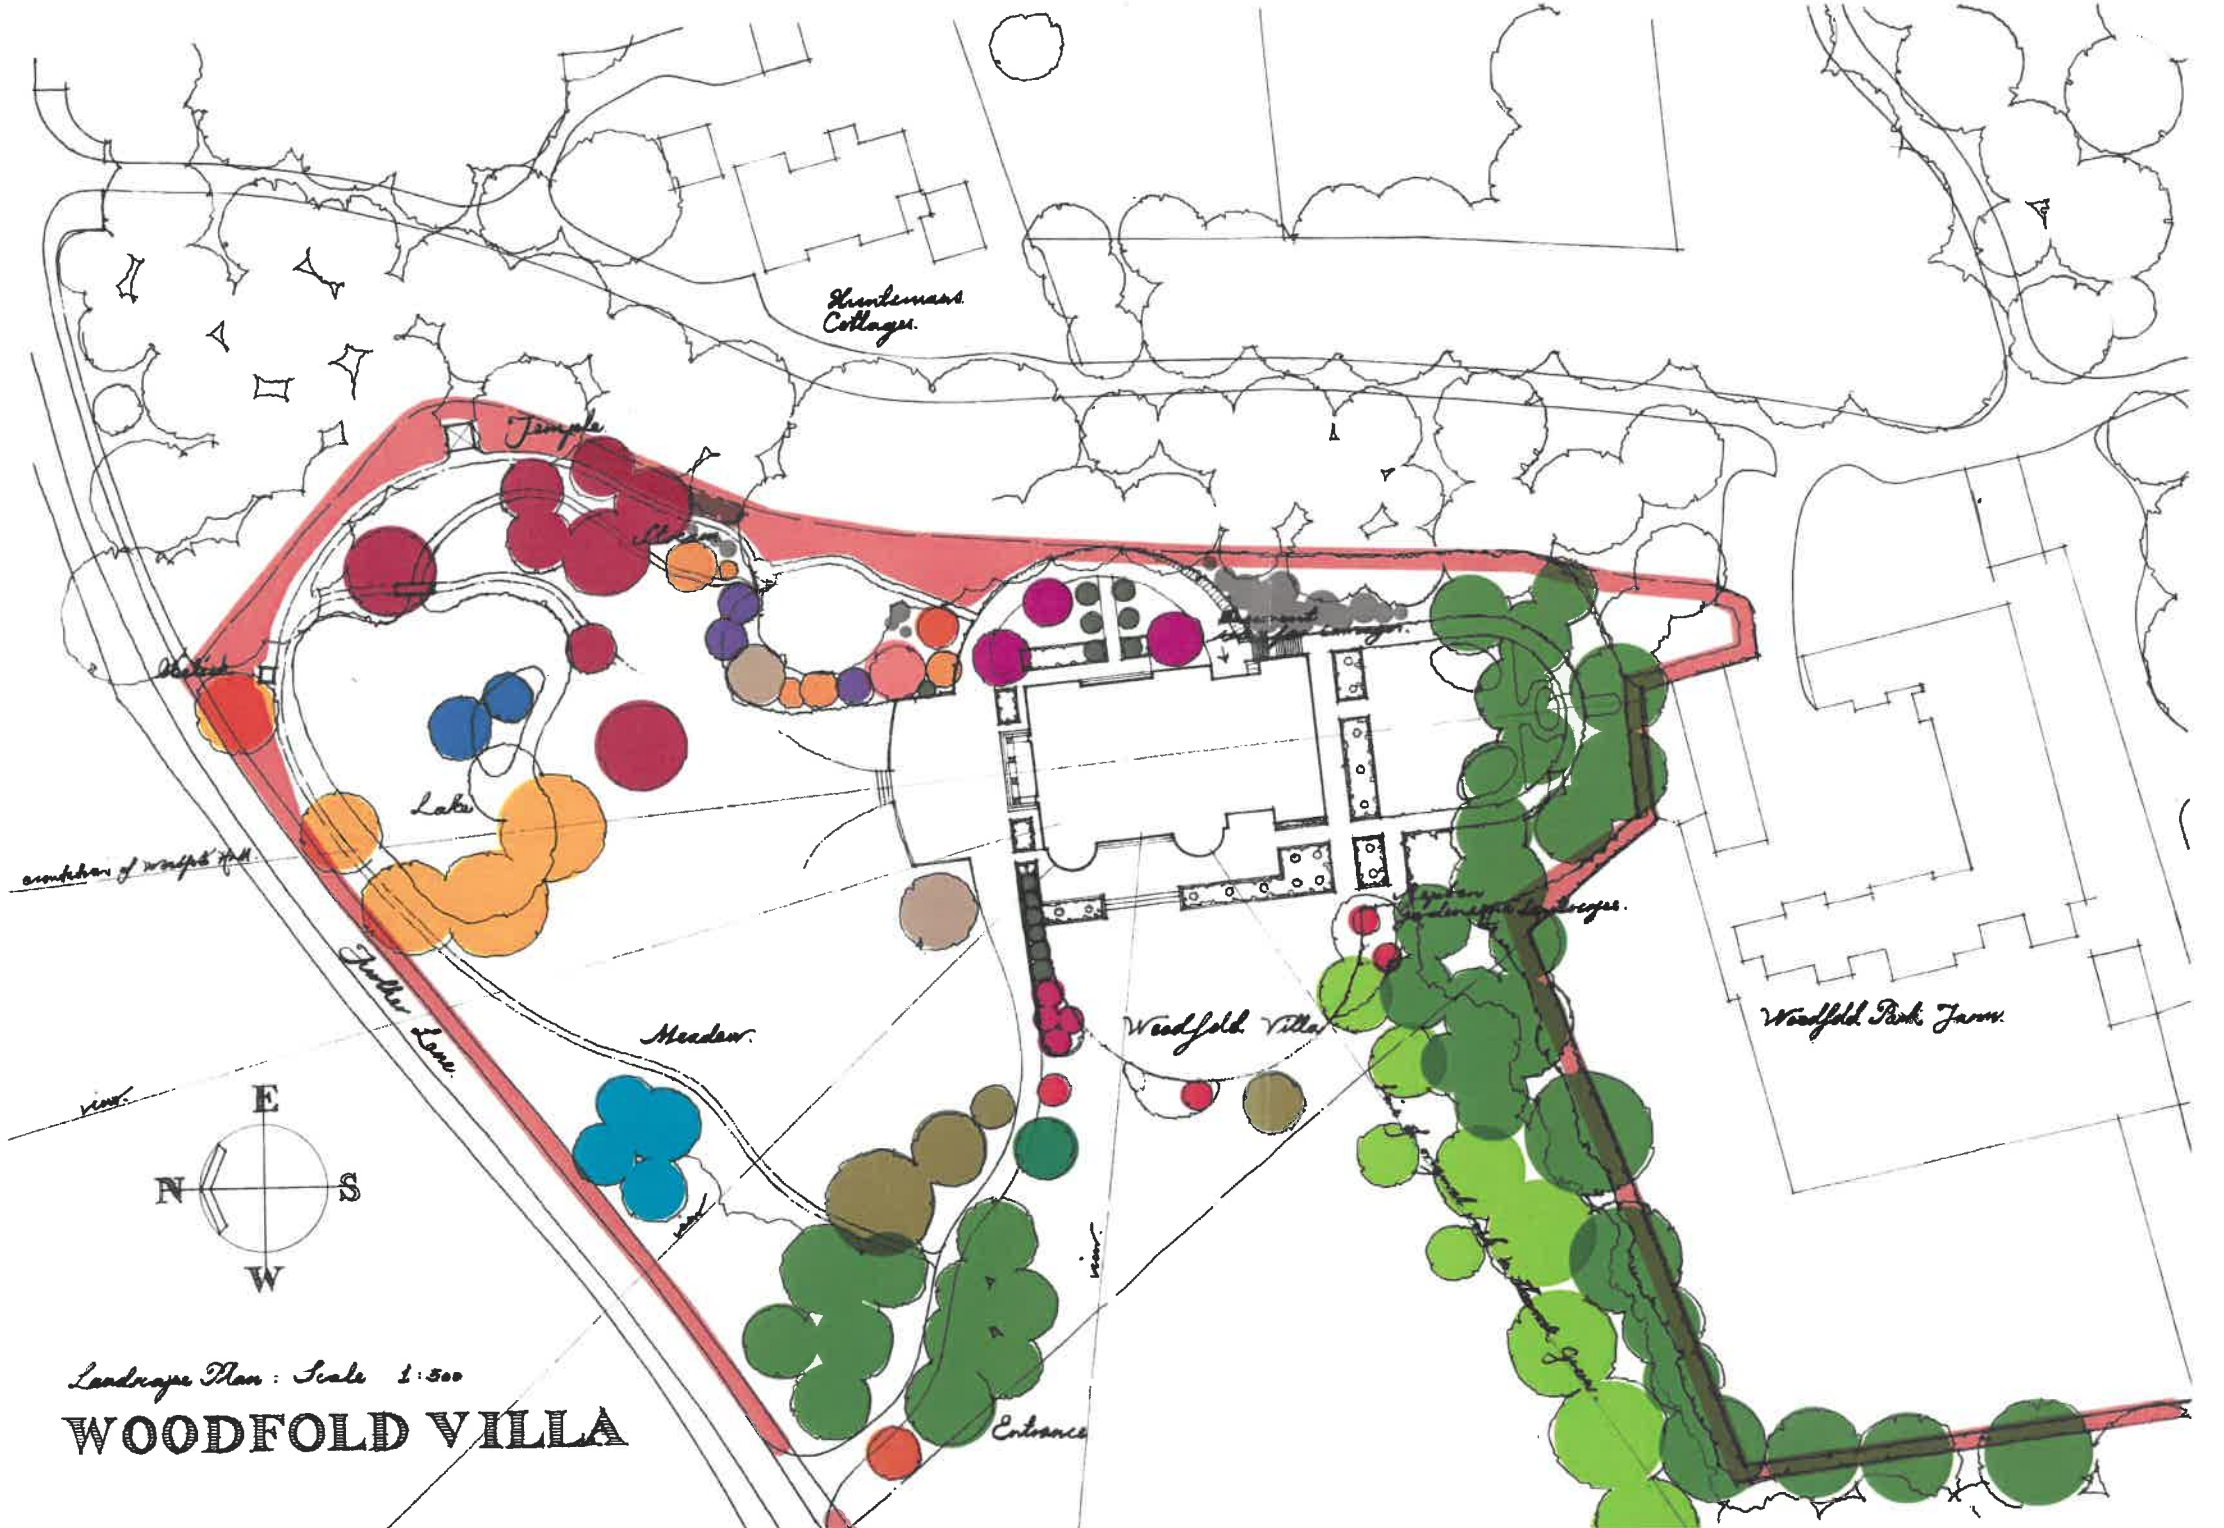

Woodfold Villa

Landscape Plan : Scale 1:500
WOODFOLD VILLA

drawing stage **PLANNING**
drawing status **FOR APPROVAL**
client **PRIVATE CLIENT**
project **PRIVATE DWELLING at LAND ADJACENT TO WOODFOLD PARK, nr BLACKBURN**
drawing title **PROPOSED PLANTING PLAN**

date NOV '22 drawn MMG
scale 1:500 @ A1 checked FS

SHAW & JAGGER ARCHITECTS
1 Cardale Park
Harrogate
North Yorkshire
HG3 1RY
Tel: 01423 532950
info@shawandjagger.com
www.shawandjagger.com

Job No DWG No Rev
383/01 (02) 007 #