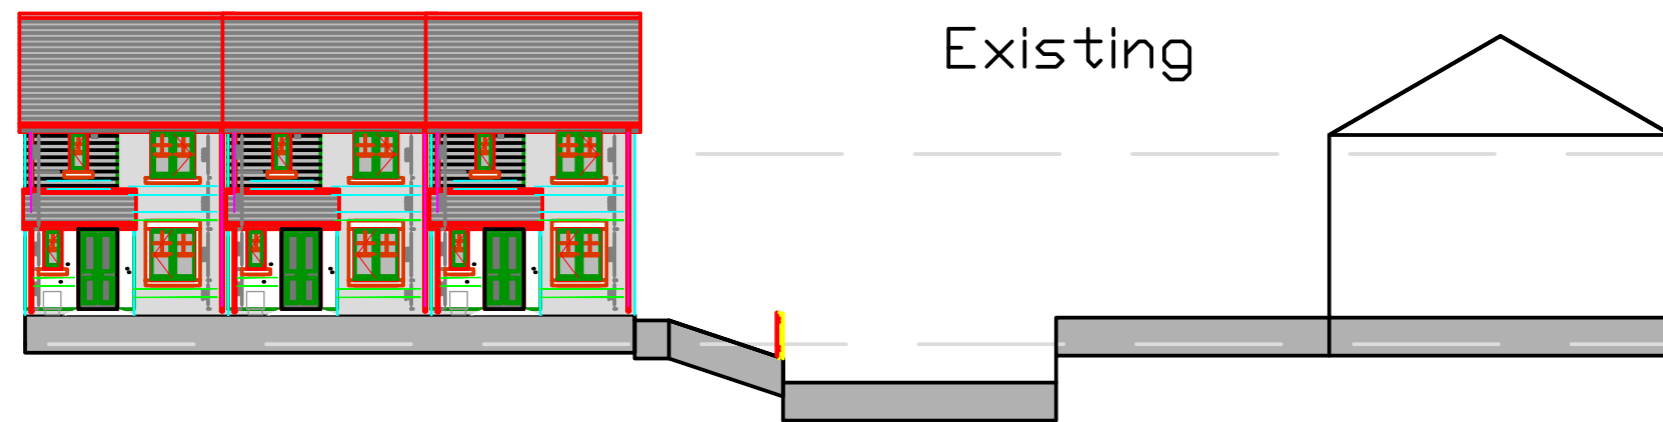

Existing

C
95.0

90.0

85.0

80.0

75.0

Development		Hawthorne Farm	
Location		Clitheroe	
Marketing Name			
Drawing Title		Sections A-A & B-B & C-C	
Drawing Number		SLF.PL01.6	
Revision	Scale @ A2	1:200	
Drawn By	LA	Date Started	Aug 2023
 Persimmon Homes (PLC) Phone: 01524 542000