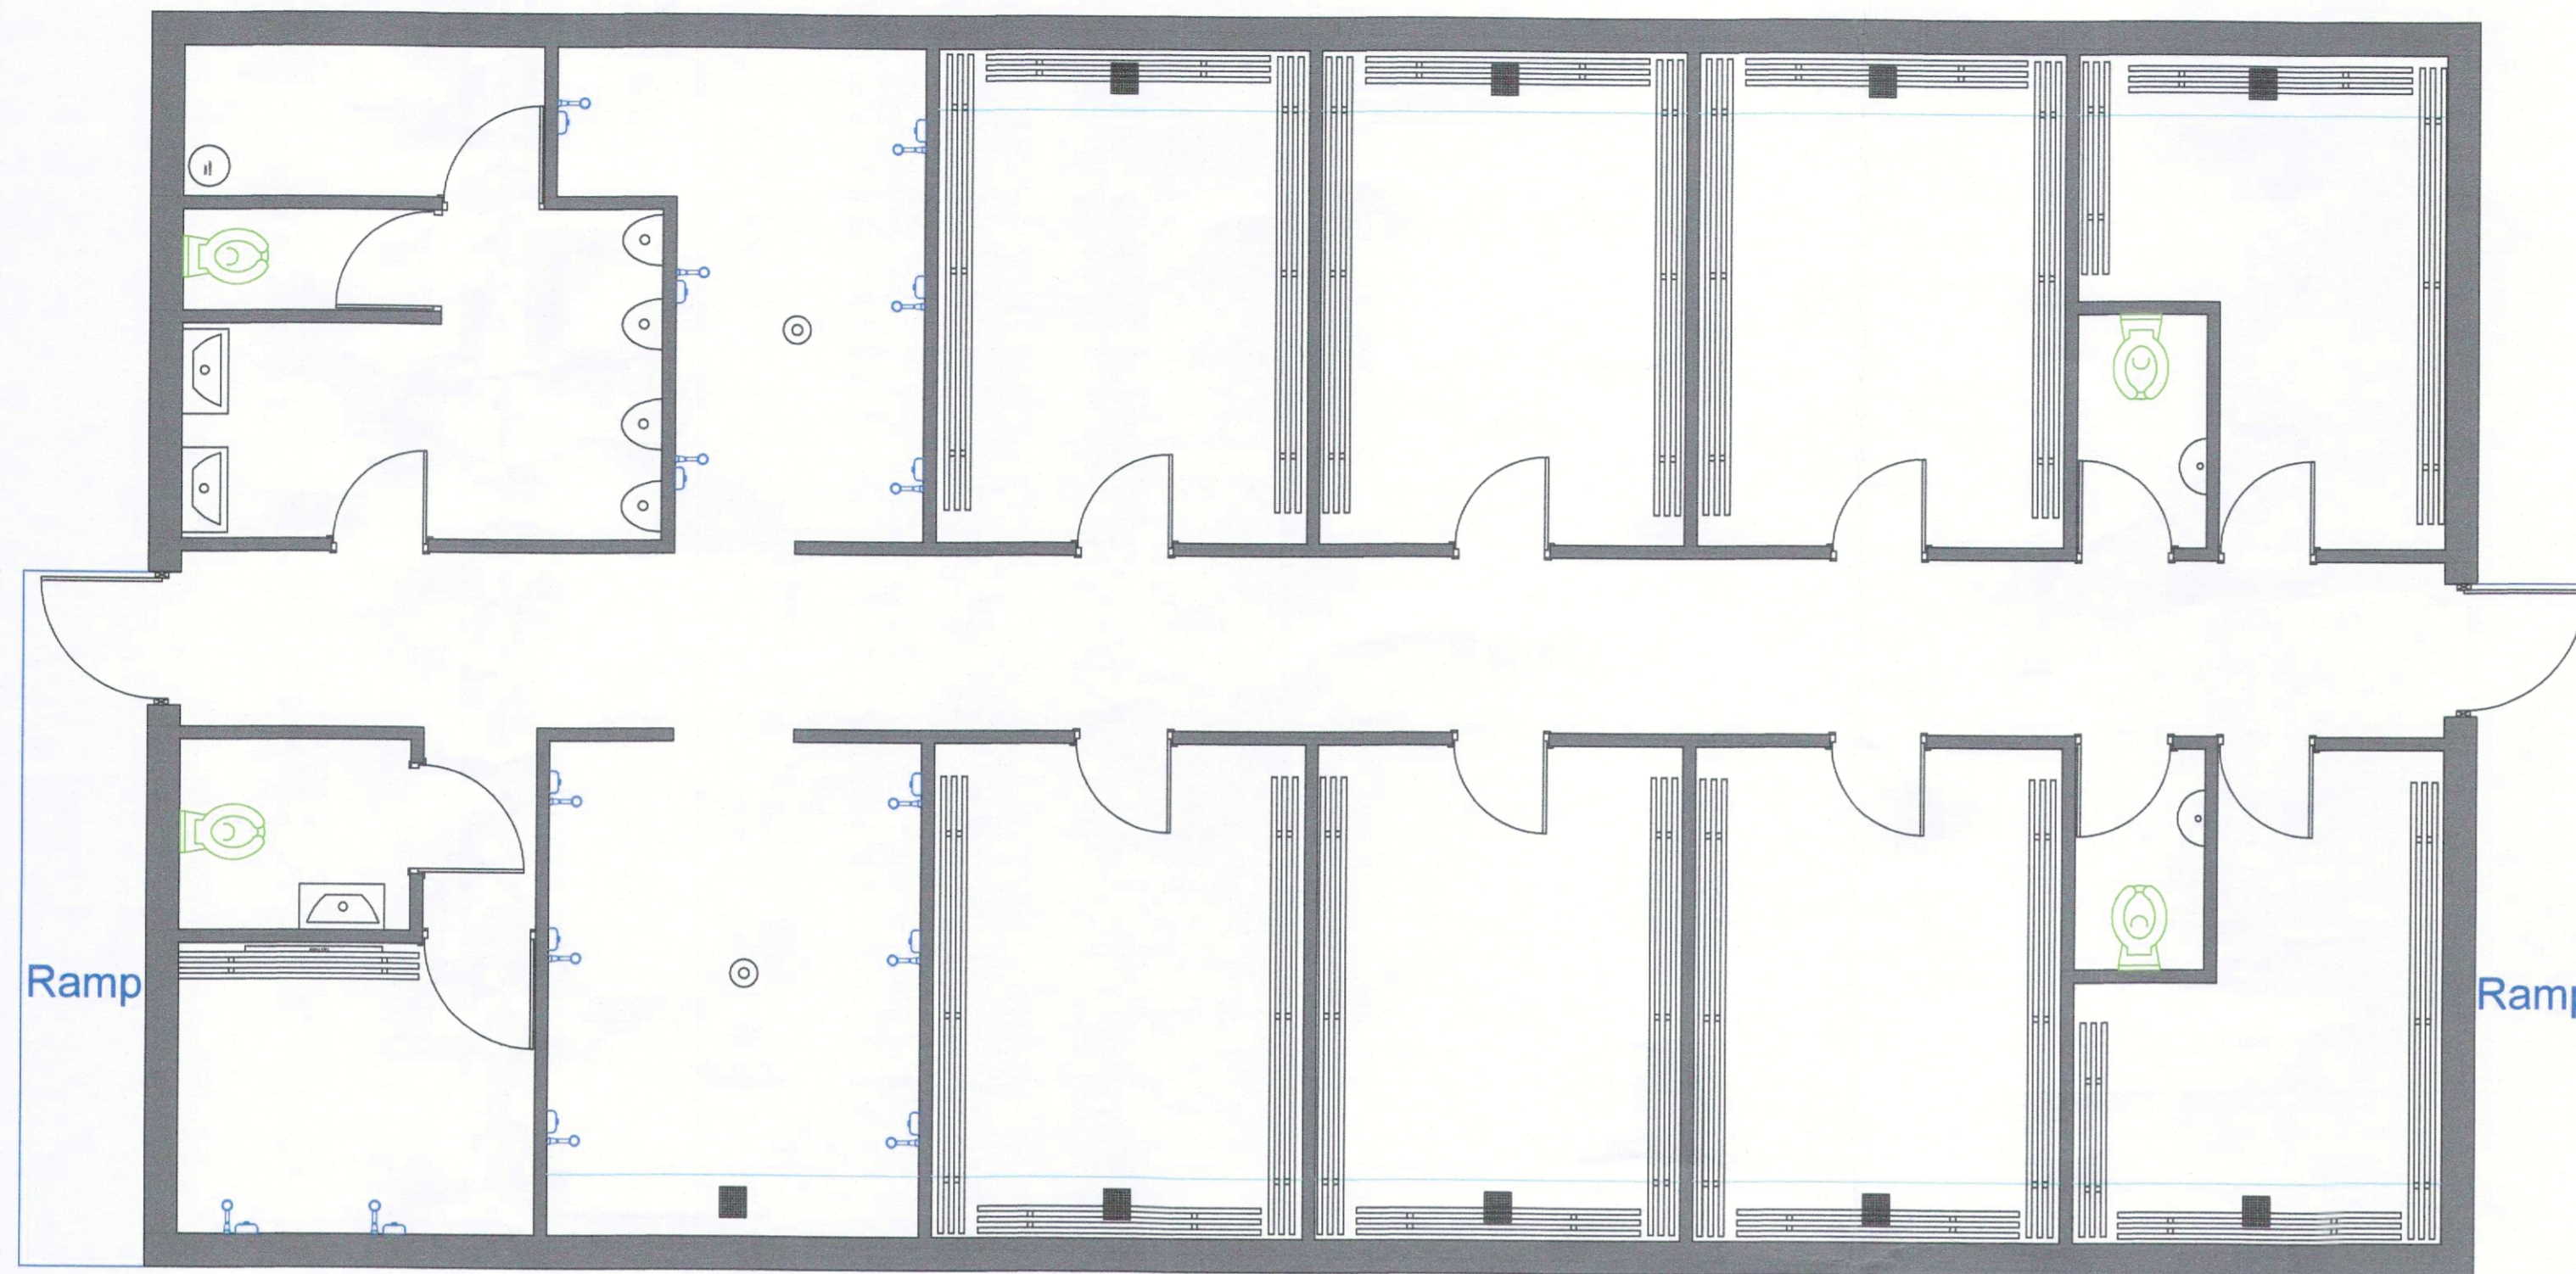

# PROPOSED

Key:

General Notes

Drawn By: TH	
No.	Date
Project: MARDALE	
Date: 16/12/2022	
Scale: 1:50	

Project Name and Address  
 MARDALE, PAVILION  
 MARDALE, ROAD  
 LONGRIDGE  
 PR3-3EU