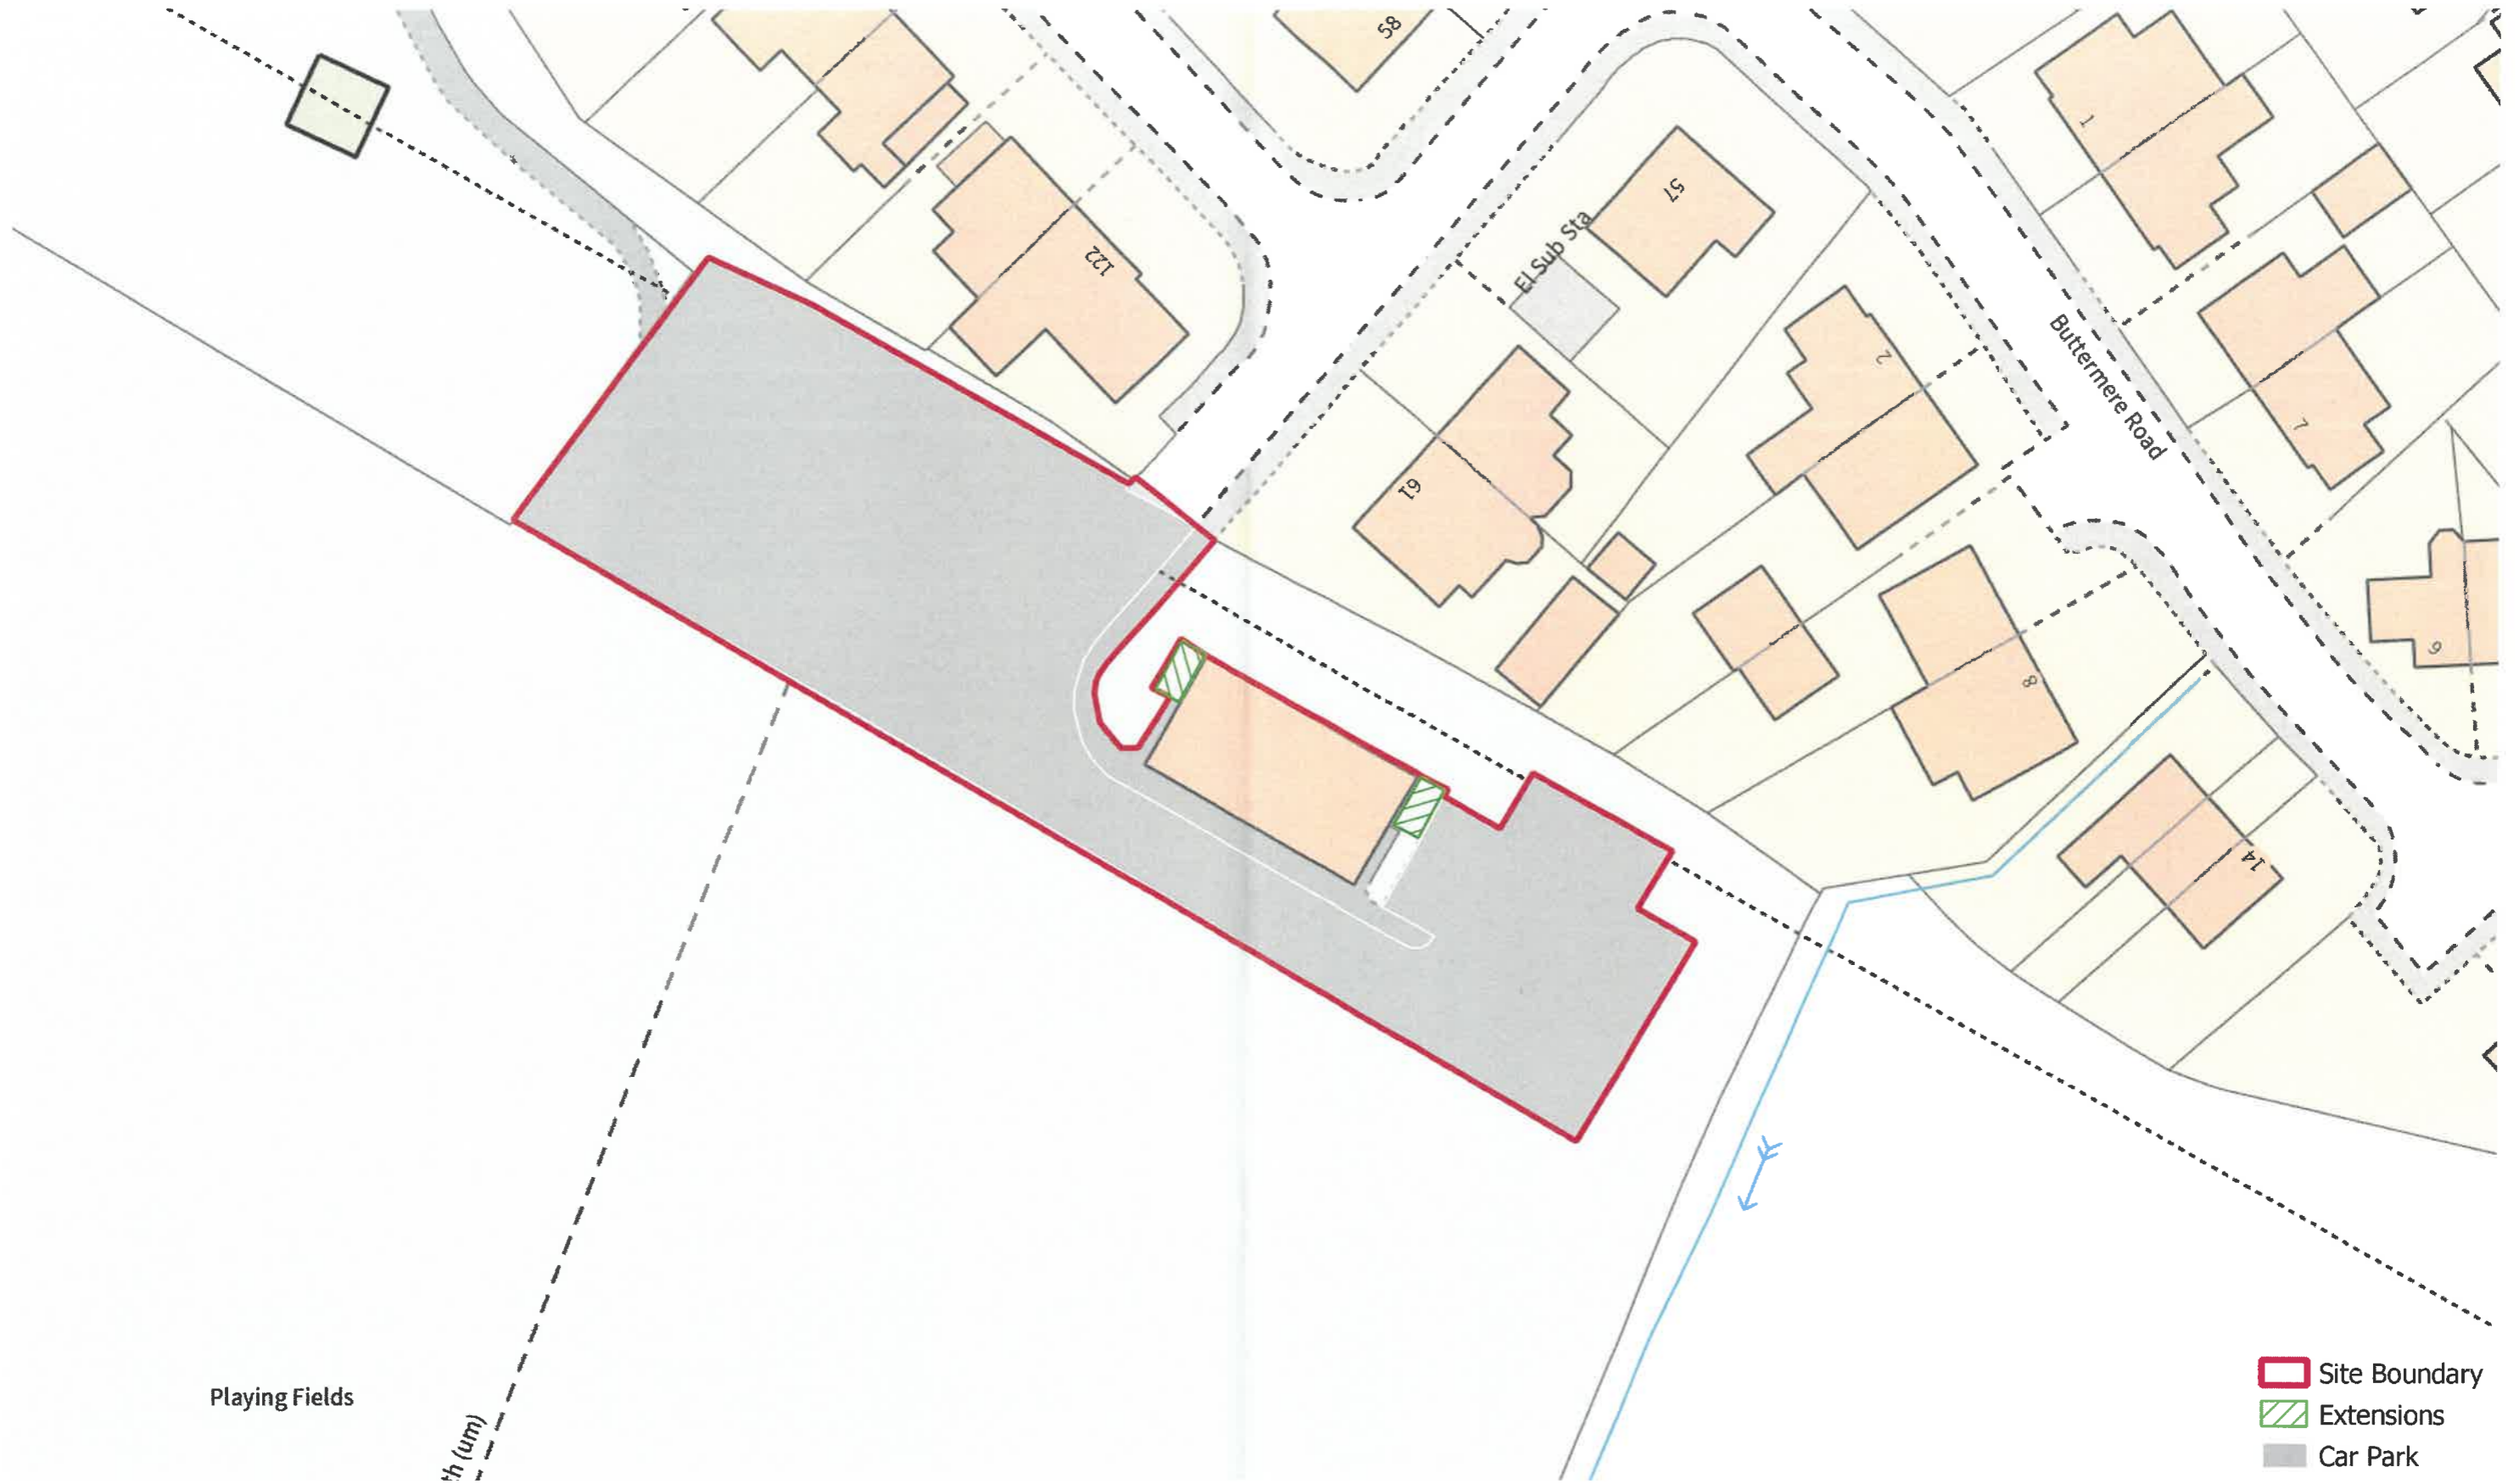

Mardale Pavilion - Proposed Site Plan

- Site Boundary
- Extensions
- Car Park

Playing Fields

SCALE - 1:500

Ribble Valley
Borough Council

www.ribblevalley.gov.uk