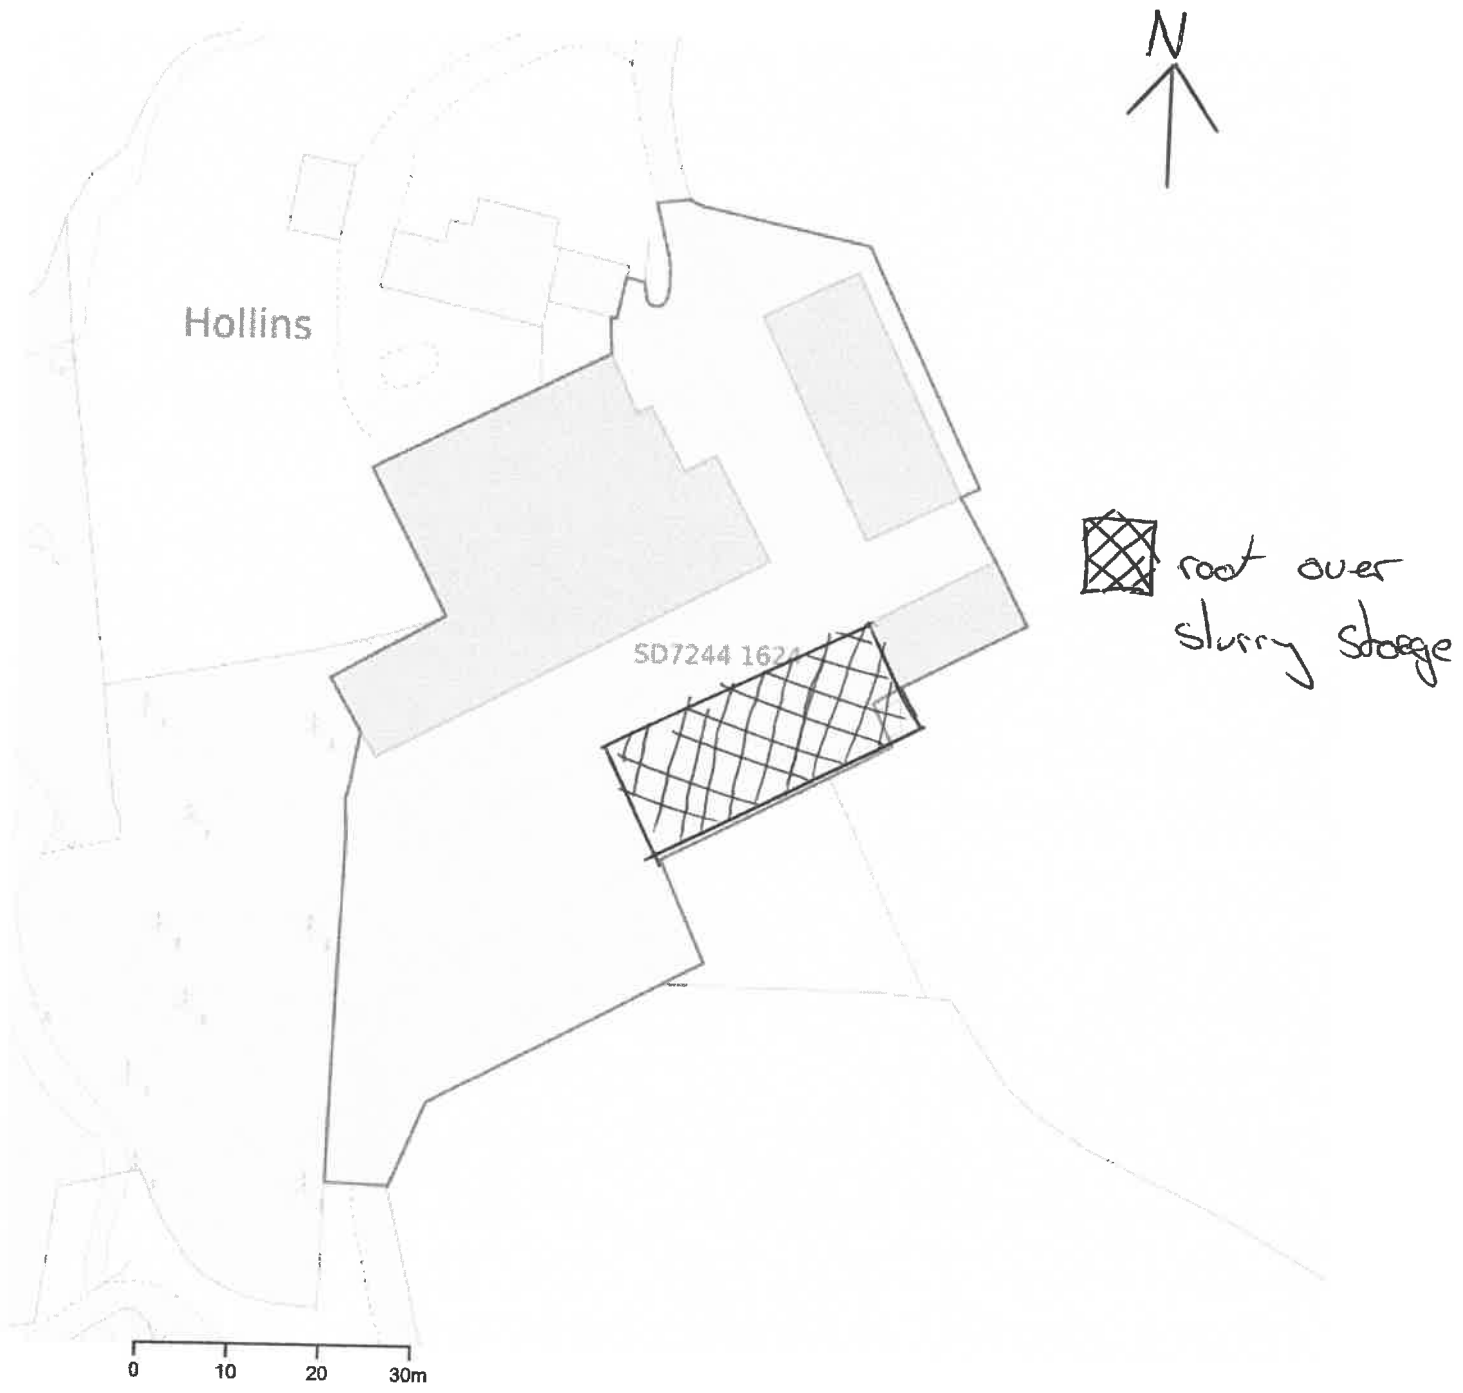

Parcel details

P & S Alpe

Parcel ID: SD7244 1624

This is a summary of the land parcel information Rural Payments currently holds for this land.

Summary

BPS eligible area (ha)	0.00
Total area (ha)	0.44

© Crown copyright and database right 2023. Ordnance Survey 100029155