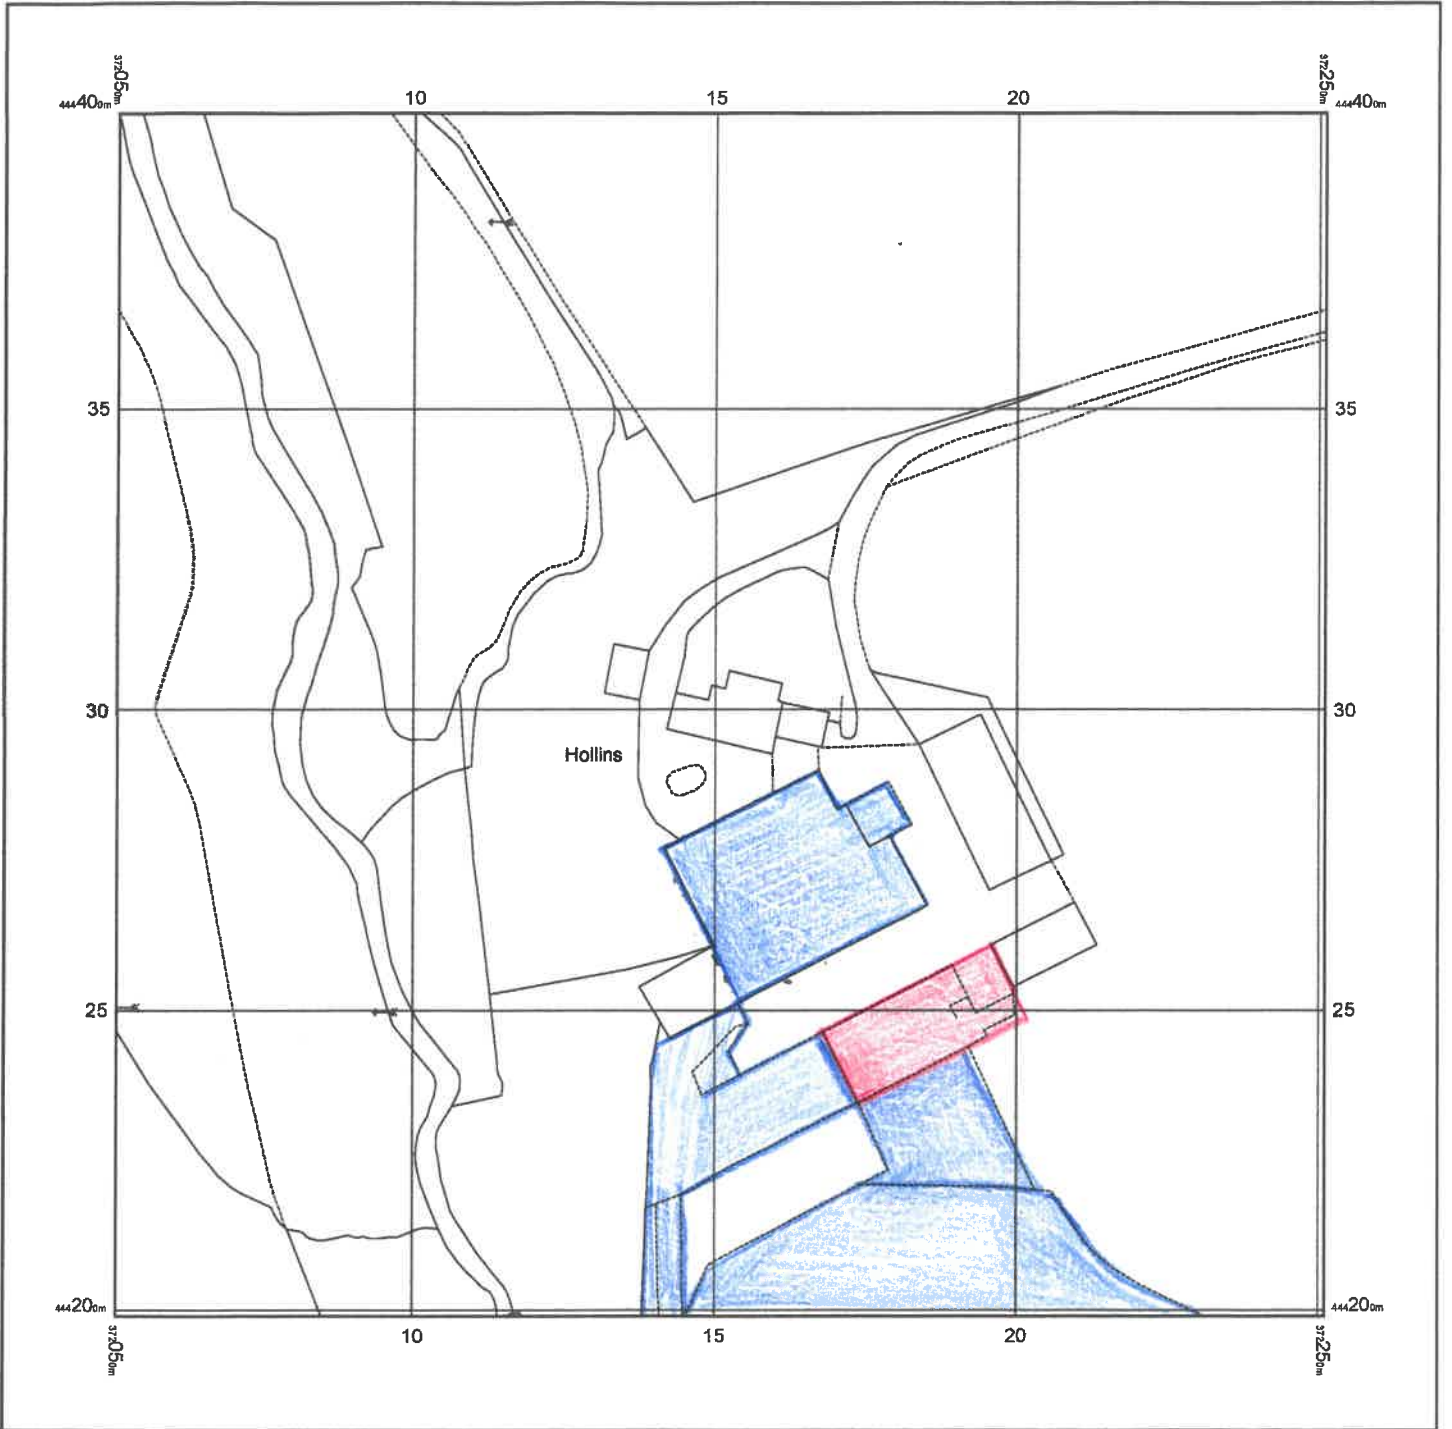

Planning ref- 3/2023/0060

HOLLINS FARM, SLAIDBURN ROAD, WADDINGTON, CLITHEROE, BB7 3JQ

Supplied by: www.ukmapcentre.com

Serial No: 256382

Centre Coordinates: 372151,444299

Production Date: 19/01/2023 16:28:46

© Crown copyright and database rights 2023 Ordnance Survey 100048957. The representation of road, track or path is no evidence of a boundary or right of way. The representation of features as lines is no evidence of a property boundary.

0m 1cm = 12.5m 62.5m

Scale 1:1250

| | |
|--------------|--|
| PLANNING | |
| 23 JAN 2023 | |
| FOR THE | |
| ATTENTION OF | |