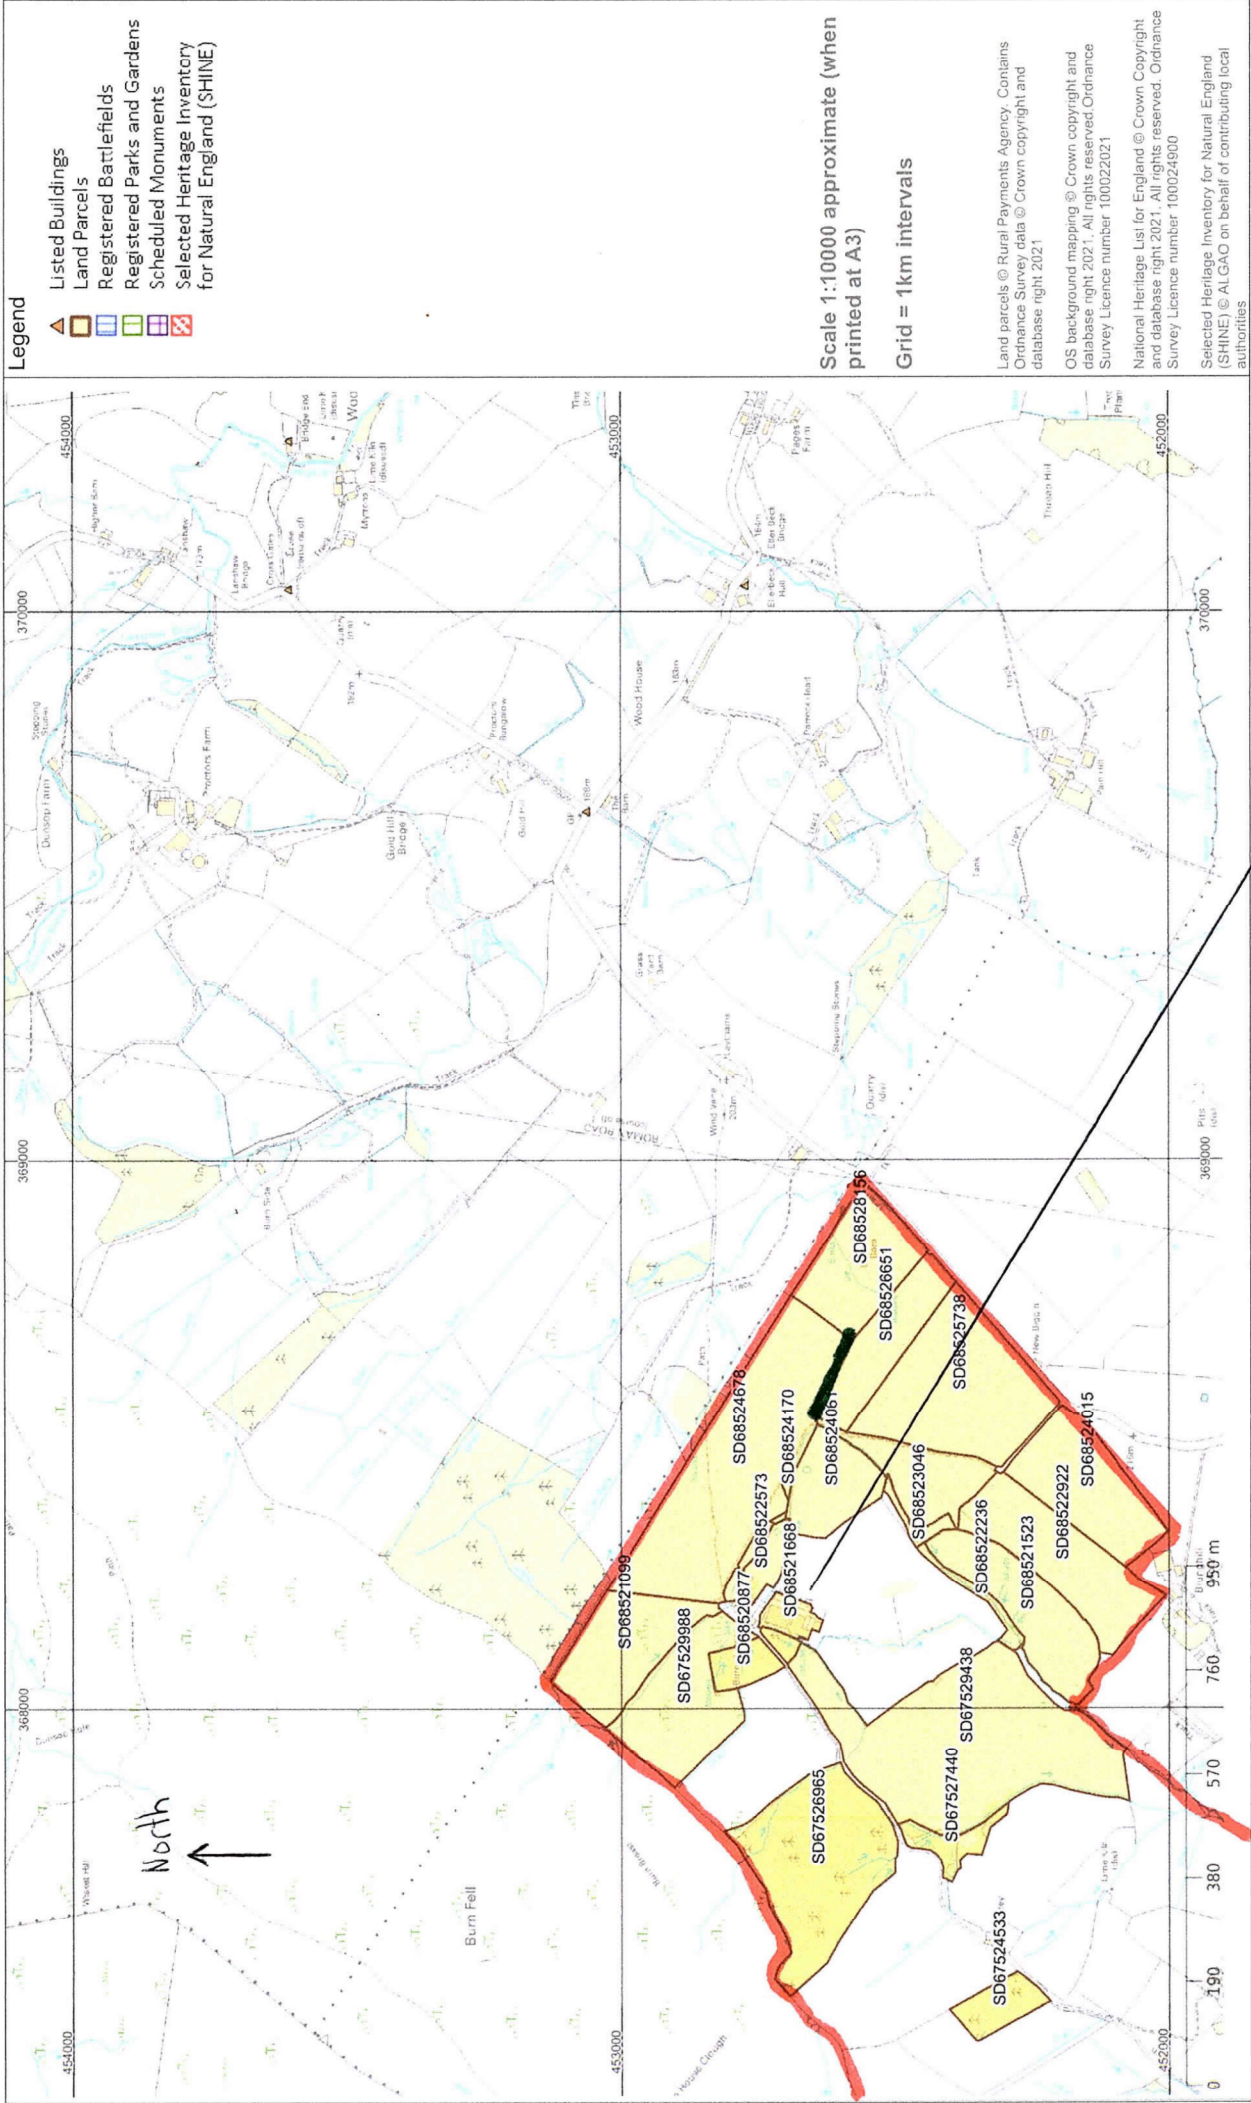

# Map of Historic and Archaeological Features for SBI 107184112 generated on 02/03/2023

North  
↑

SF + S Hatley  
Burn House Farm

— Burn House Farm boundary  
— Proposed track