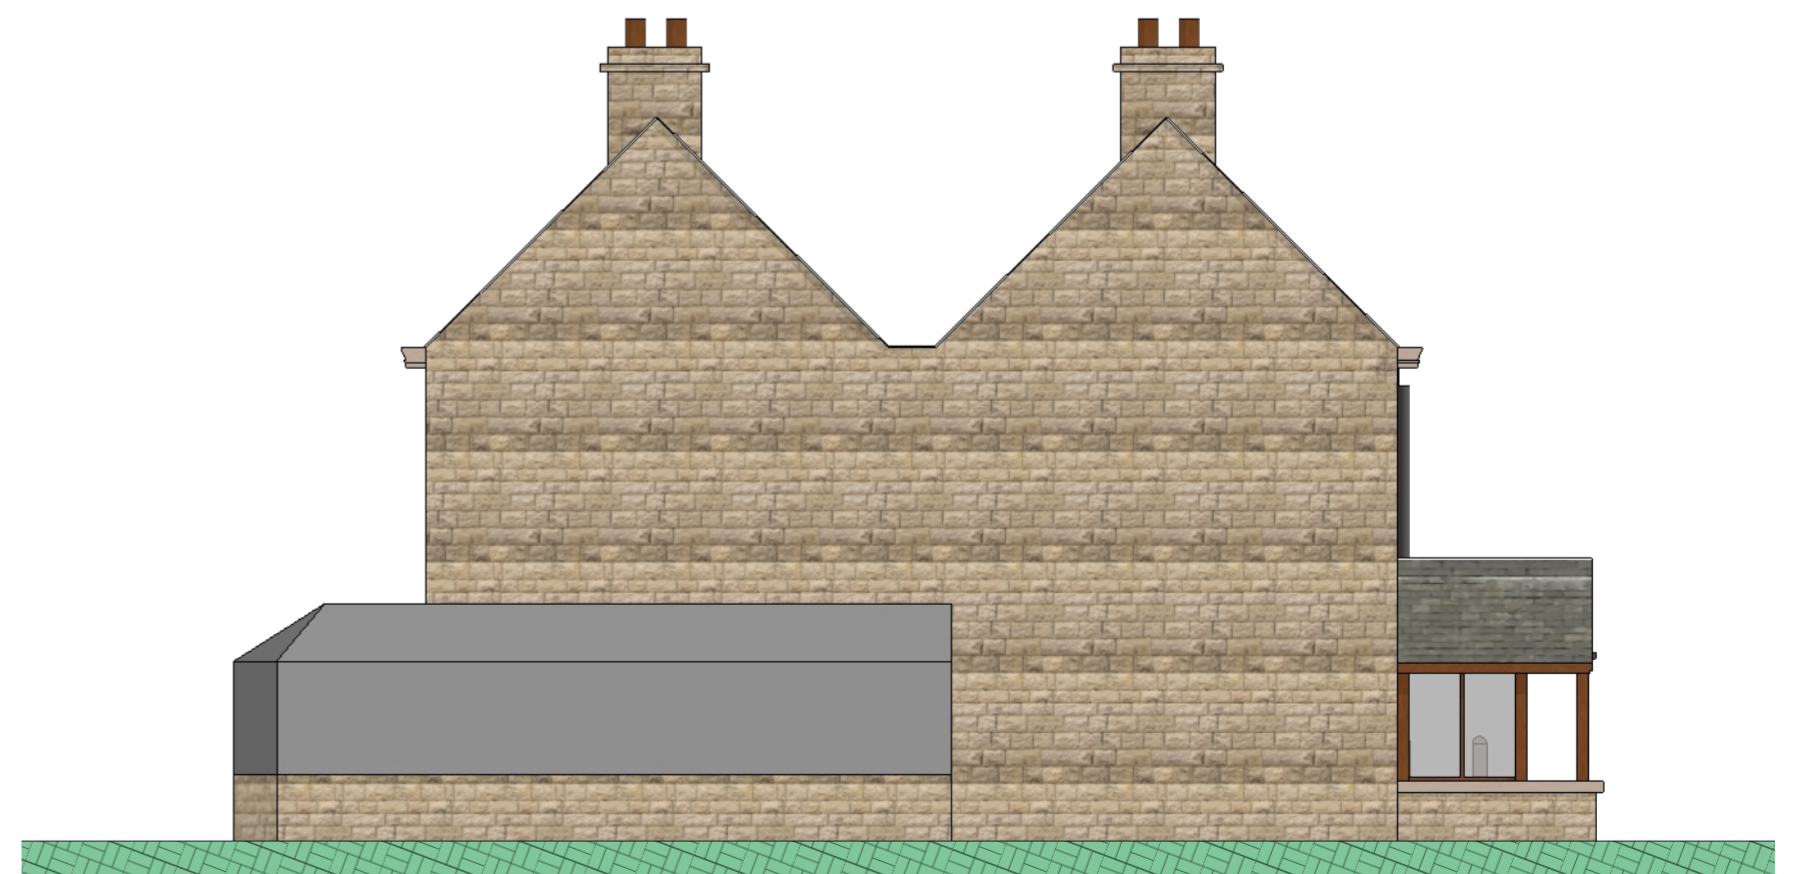

PROPOSED PLAN AND ELEVATIONS  
Bolton Fold Farm, Alston Ln, Preston PR3 3BN

NORTH ELEVATION

WEST ELEVATION

GROUND FLOOR PLAN

EAST ELEVATION

EAST ELEVATION

Victoria Coupe  
07883 750933  
www.inspiredesignservice.co.uk

CLIENT:  
Mr and Mrs Forshaw  
PROJECT:  
Proposed Plans @ Bolton Fold  
Farm, Alston Lane, Preston

DATE:  
27/09/2022  
SCALE:  
1: 100 @ A2  
DRAWING NO :  
PRO 001