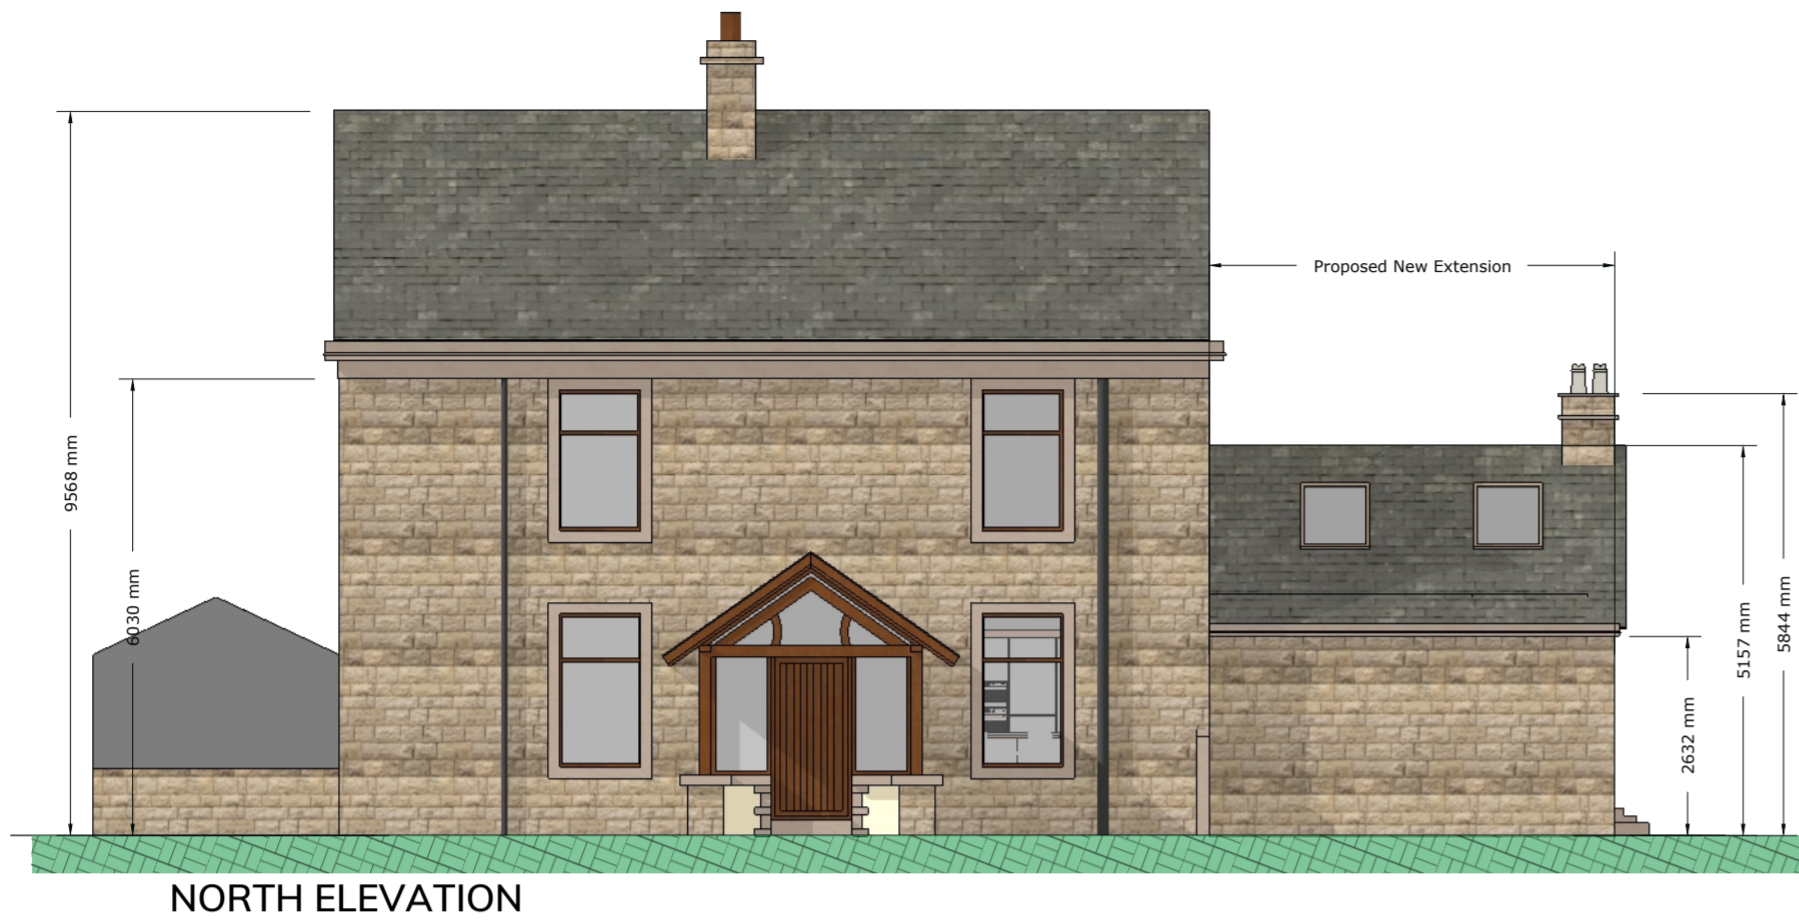

PROPOSED PLAN AND ELEVATIONS  
Bolton Fold Farm, Alston Ln, Preston PR3 3BN

NORTH ELEVATION

WEST ELEVATION

GROUND FLOOR PLAN

EAST ELEVATION

EAST ELEVATION

Victoria Coupe  
07883 750933  
www.inspiredesignservice.co.uk

CLIENT:  
Mr and Mrs Forshaw  
PROJECT:  
Proposed Plans @ Bolton Fold  
Farm, Alston Lane, Preston

DATE:  
27/09/2022  
SCALE:  
1: 100 @ A2  
DRAWING NO :  
PRO 001