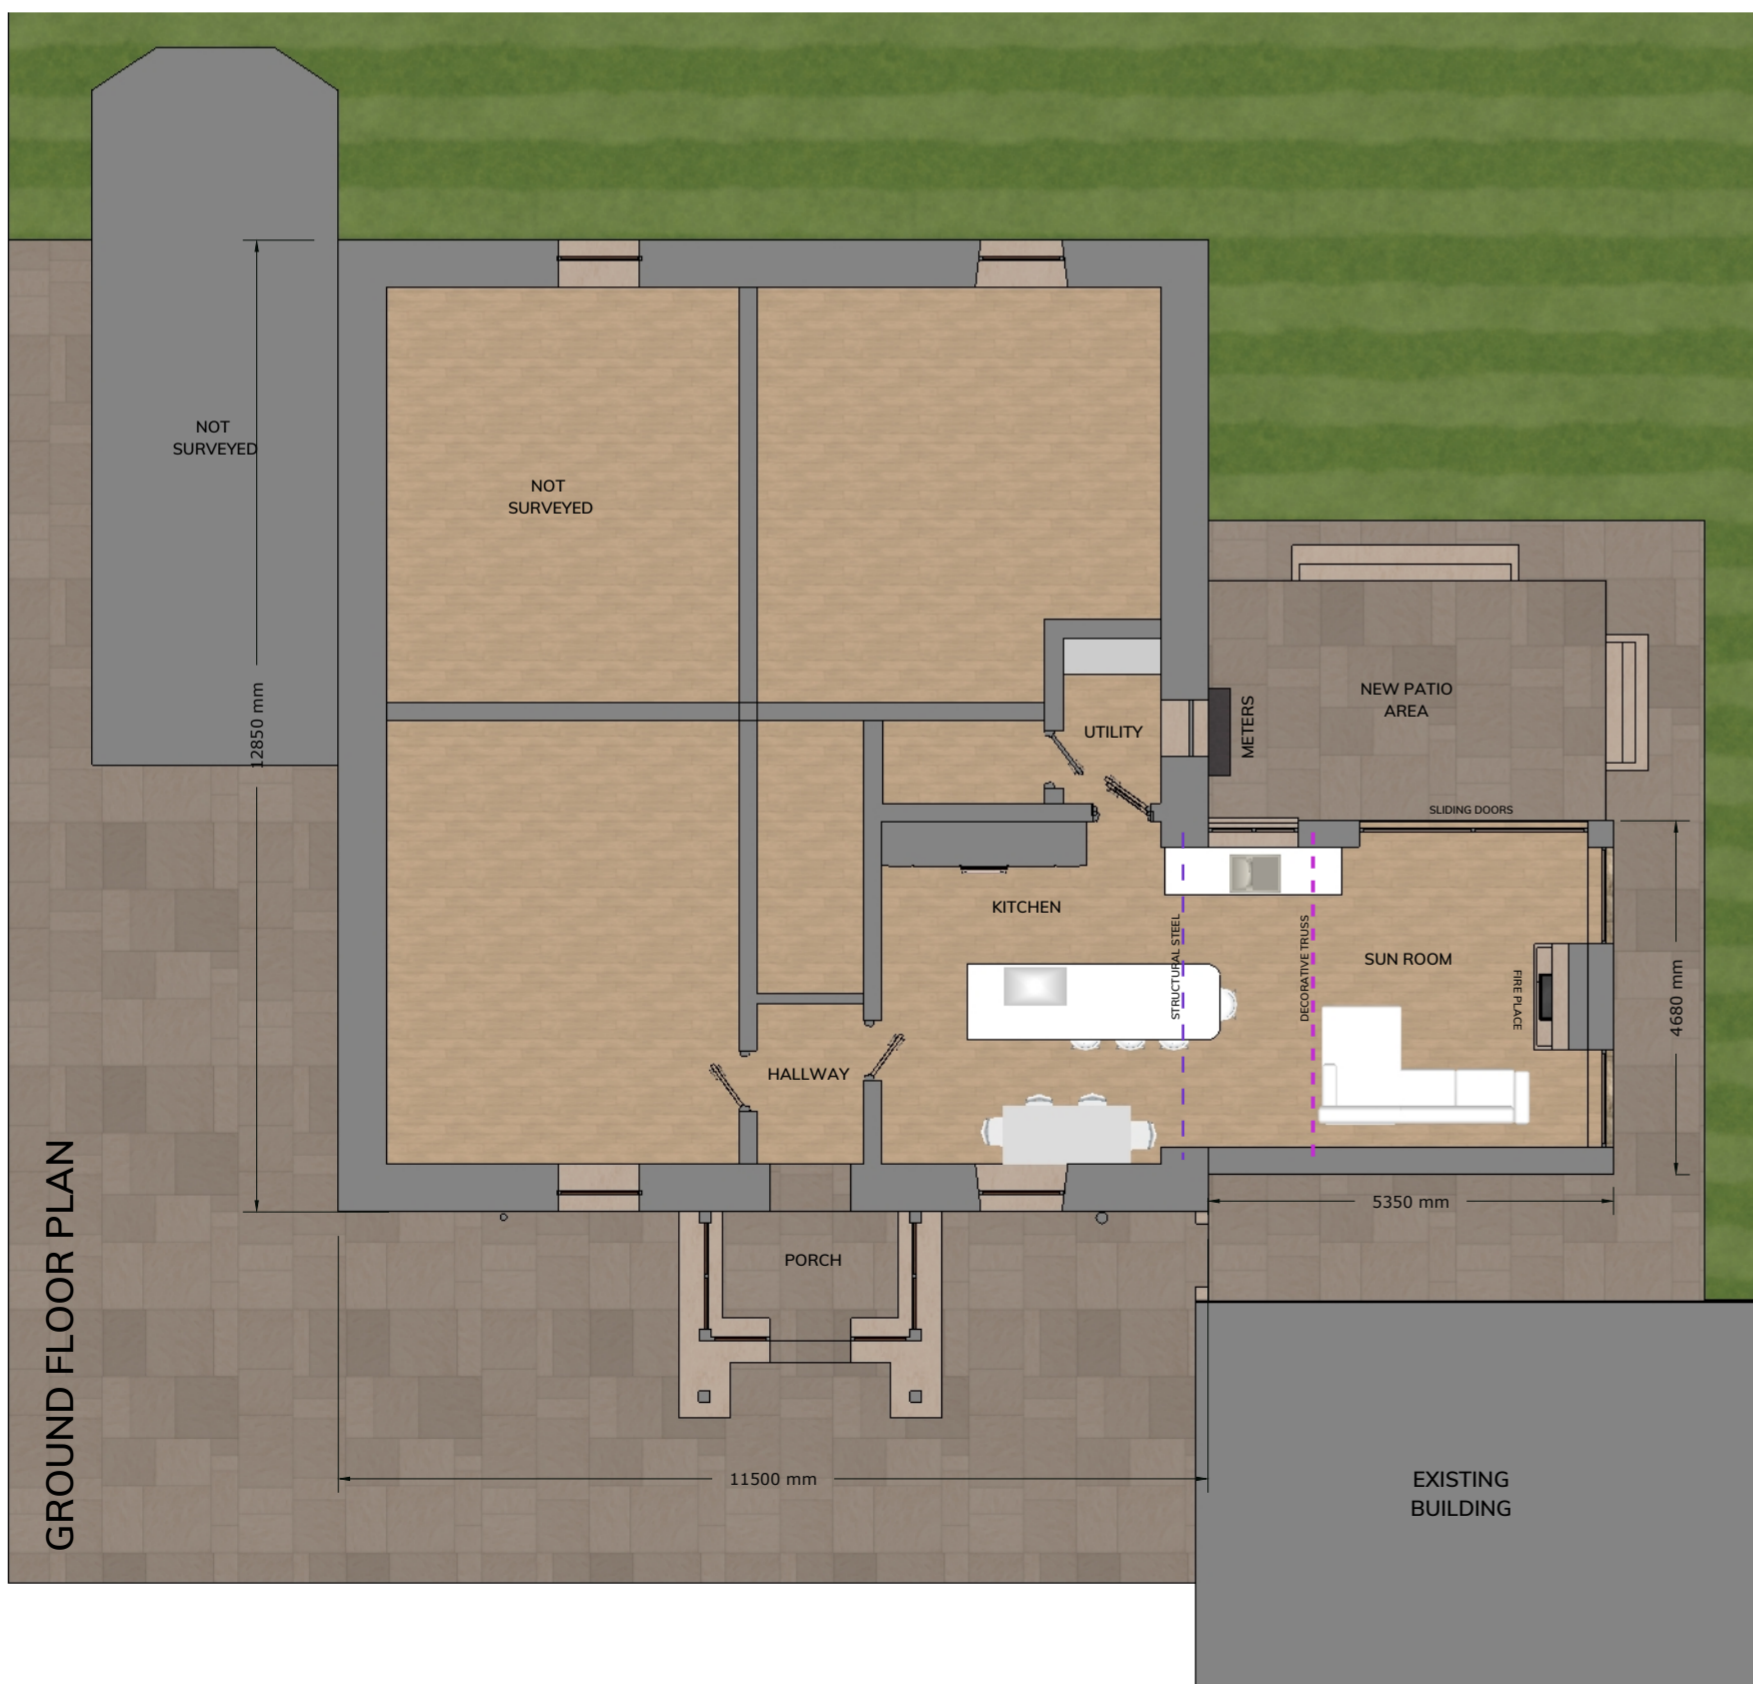

PROPOSED PLAN AND ELEVATIONS  
Bolton Fold Farm, Alston Ln, Preston PR3 3BN

NORTH ELEVATION

WEST ELEVATION

GROUND FLOOR PLAN

EAST ELEVATION

EAST ELEVATION

Victoria Coupe  
07883 750933  
www.inspiredesignservice.co.uk

CLIENT:  
Mr and Mrs Forshaw  
PROJECT:  
Proposed Plans @ Bolton Fold  
Farm, Alston Lane, Preston

DATE:  
27/09/2022  
SCALE:  
1: 100 @ A2  
DRAWING NO :  
PRO 001