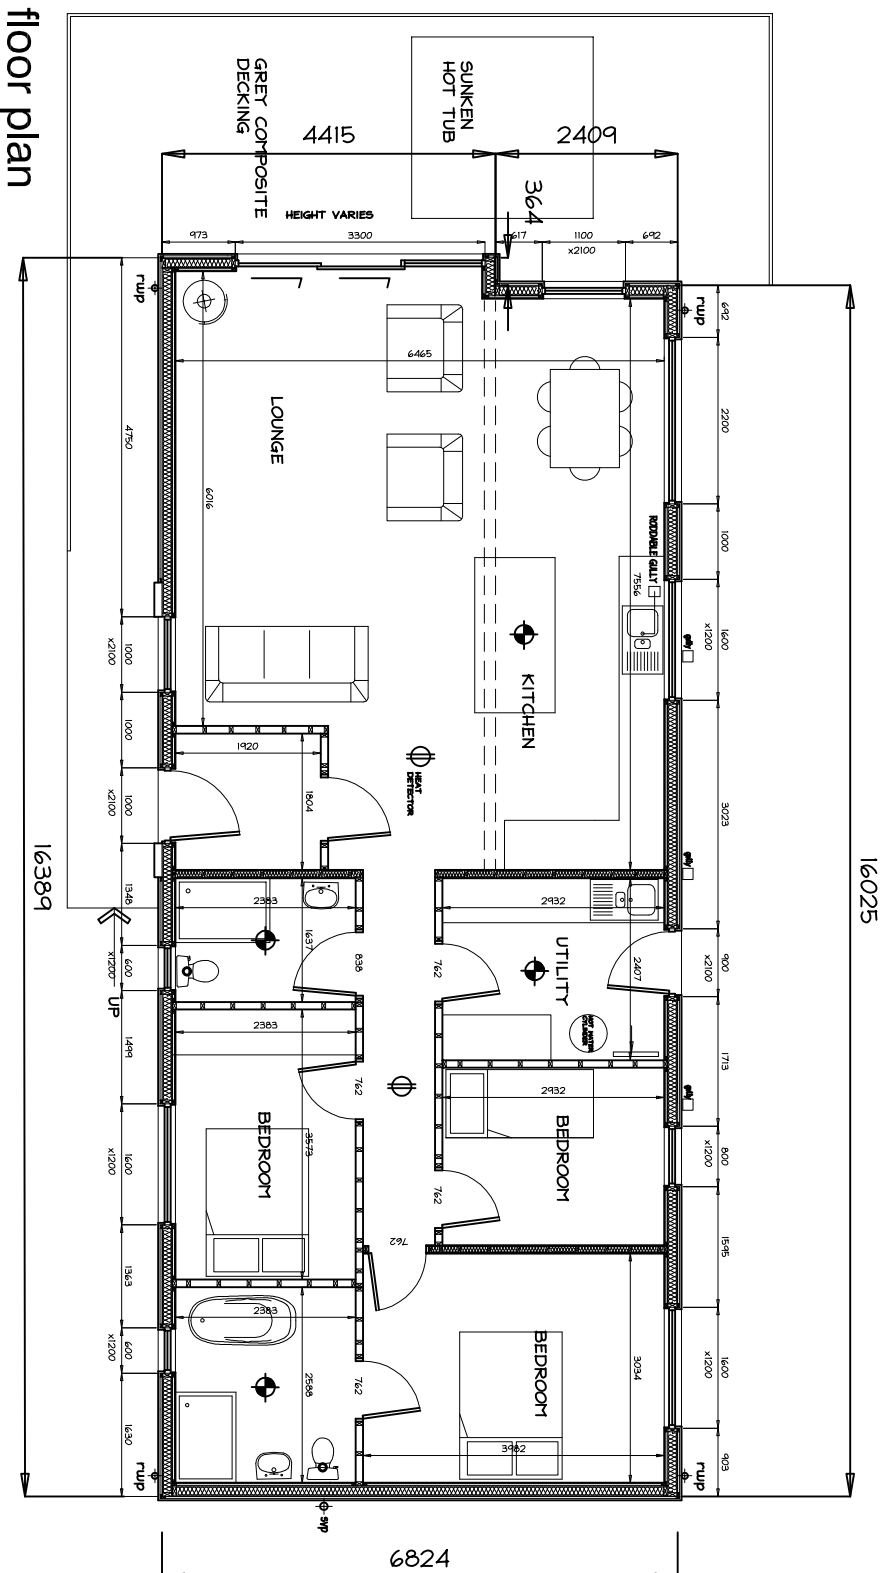

south west elevation

north west elevation

north east elevation (facing lynwood)

south east elevation

floor plan

Revisions	A	AMENDED POSITION OF SUNKEN HOT TUB	9/8/23
Project:	PROPOSED HOLIDAY HOME AT MORANS FARM, PENDLETON ROAD, MISWELL		
Drawing:	LODGE 4		
Client:	MRS L. SAGAR		
adm design			
Rylds House, Harden Road, Keltbrock, Barnoldswick, Lancs. BB98 6TS Tel: 07951 55724 - Email: admdesign @ btconnect.com			
Scale(s)	1:100 @ A3	Date	MARCH 2023
Drawing no.	ADM/23/04/05	Rev.	A