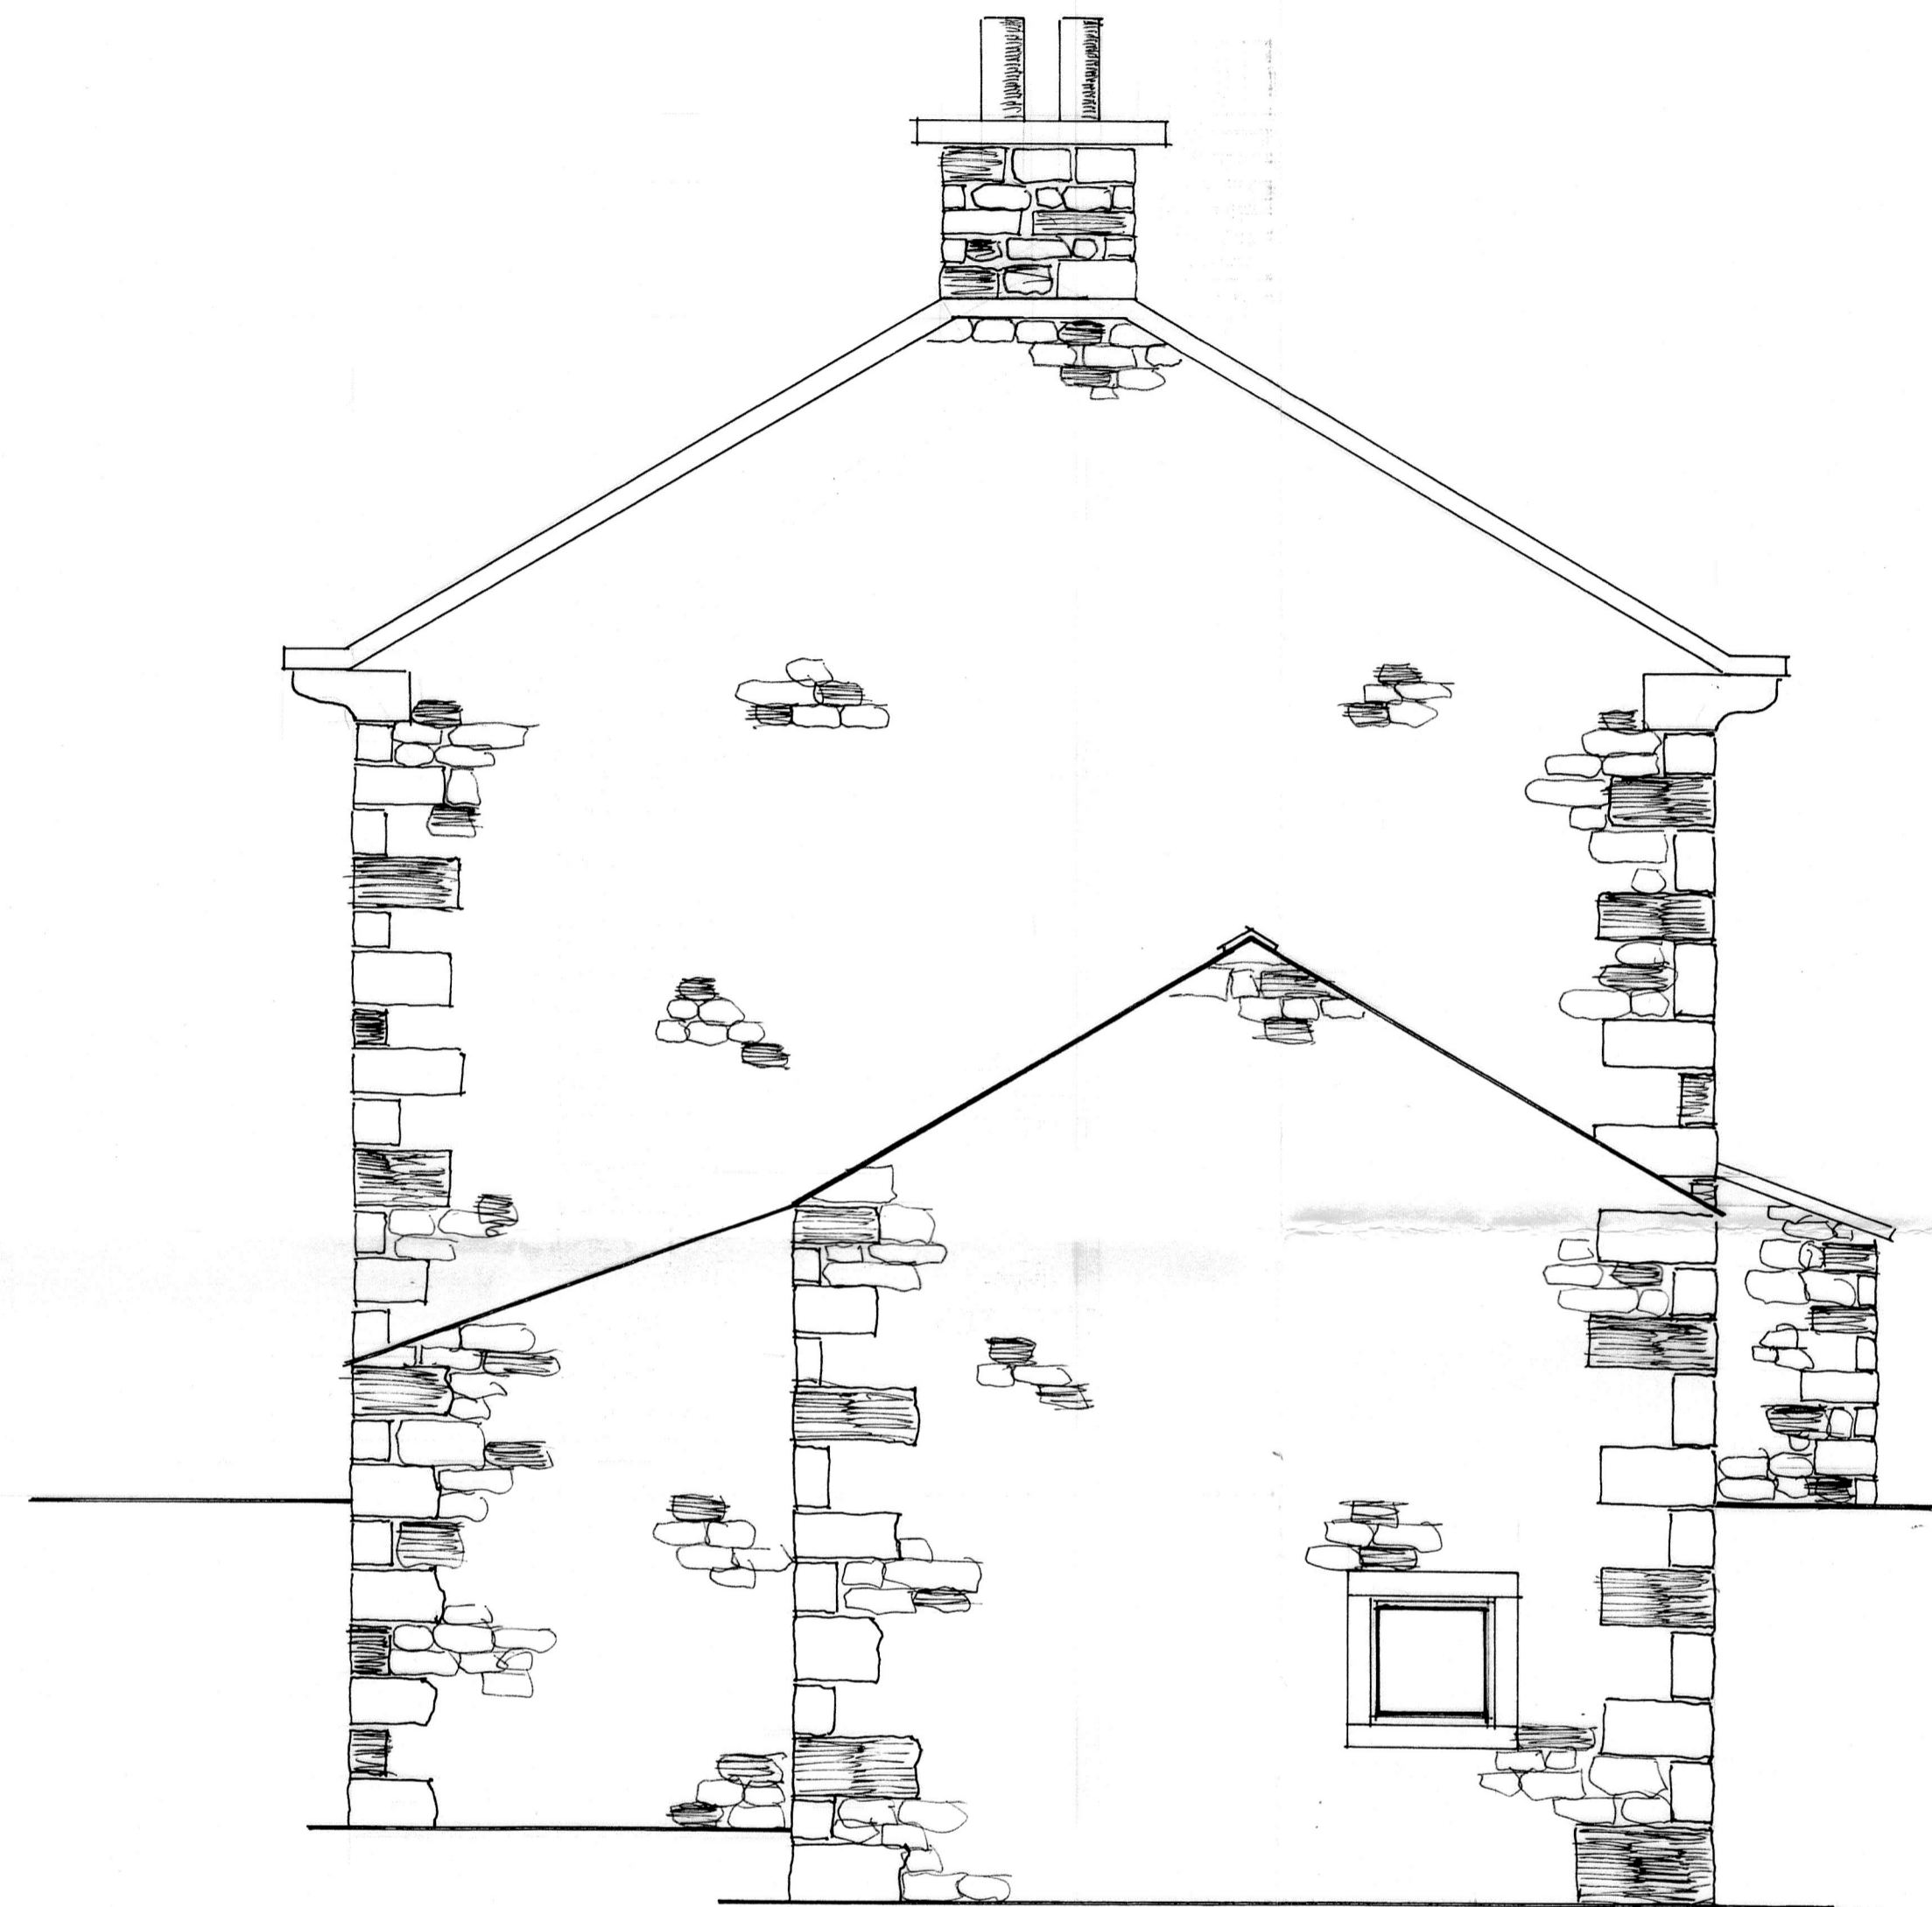

e a s t

w e s t

320230288P

S.J. Bialecki
Drawing no 7010
Scale 1:50
Proposed Farm House Renovations At Bridge End Farm Staidburn

17/4/2023