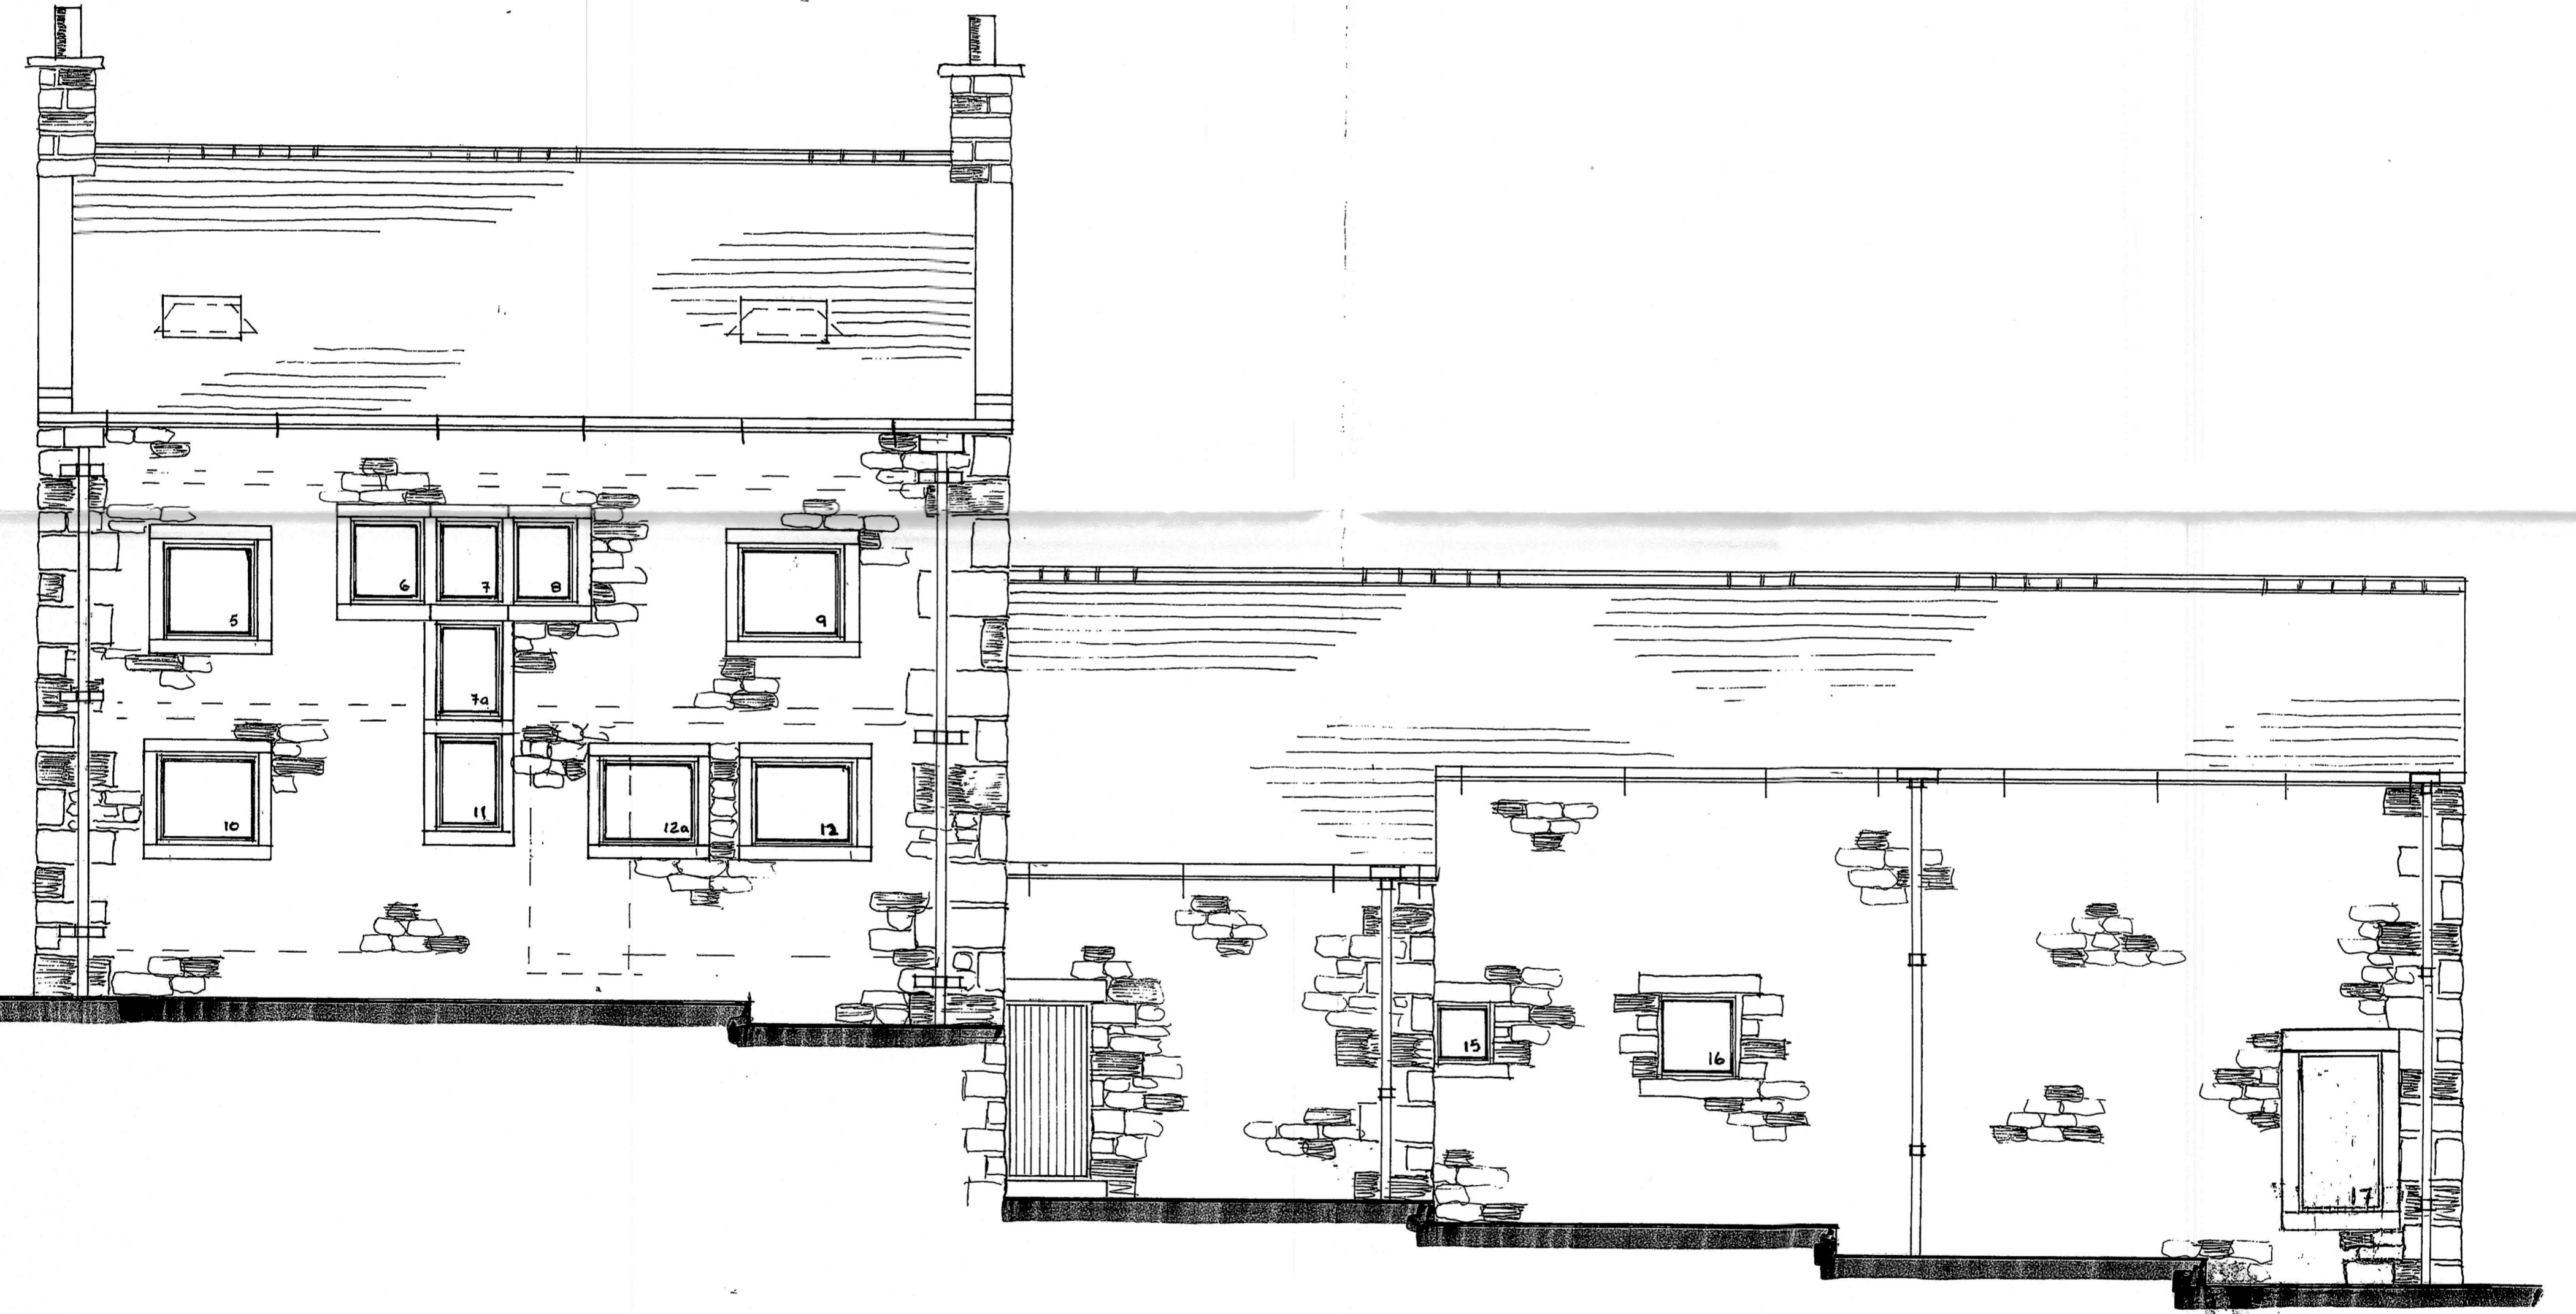

s o u t h

n o r t h

312023 (0287) 40288
191512023

S J Bialecki

Drawing no 70099

Scale 1:50

Proposed

Farm House Renovations